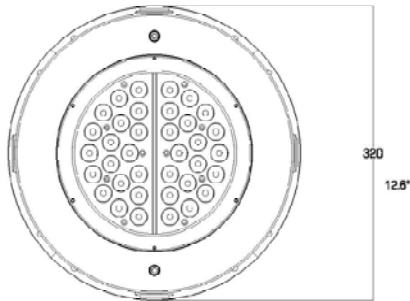

ILUMIPOD INGROUND 36 IP OPTIC 30 WW
Item Number: 11036008

ILUMINARC®

SPECIFICATION

- 1, 3, 4, or 7 channel DMX-512 LED in-ground wash light
- Color temp mixing with or without DMX controller (from 2,800 K ~ 7,000 K) via SpectraWhite technology
- IP67
- ADA compliant skid resistant, drive over rated glass lens cover
- High power 1 W (350 mA) LEDs

Physical

Diameter: 12.6 in (320 mm)
Height: 5.7 in (145 mm)
Weight: 17.6 lbs (8 kg)

Optics

Light source: 36 x 1 W 350 mA (12 cool white, 24 warm white) LEDs
Minimum LED lifetime: 50,000 hrs based on manufacturer's specifications

Construction	Color: Stainless steel silver Housing: Cast aluminum and stainless steel with integrated cooling enhancement Lens cover: Impact resistant glass (drive over rated) Protection rating: IP67
Control	Operating modes: Determined by personality chosen on the Ilumicode Control protocol: USITT DMX 512 Addresser: Ilumicode (item# 44444001)
Installation	Orientation: Any Minimum distance to illuminated surface: 4 in (92 mm)
Connections	All power and data connections to be done through stainless steel gland nut provided with the fixture
Electrical	AC power: 100 ~ 240 V, 50/60 Hz Power supply: Internal, auto-ranging, multi-voltage
Power and Current	120 V, 60 Hz: 38 W, .6 A operating, .1 A inrush 230 V, 50 Hz: 40 W, .3 A operating, .3 A inrush
Thermal	Cooling: Convection via integrated cooling enhancement Maximum ambient temperature (Ta max): 40° C (104° F)
Approvals	 <p>CONFORMS TO UL STD. 1573 CERTIFIED TO CSA STD. C22.2 No. 166 3144482</p>
Included items	ILUMIPOD INGROUND 36 IP Optic VW Cement installation sleeve Warranty Card User Manual