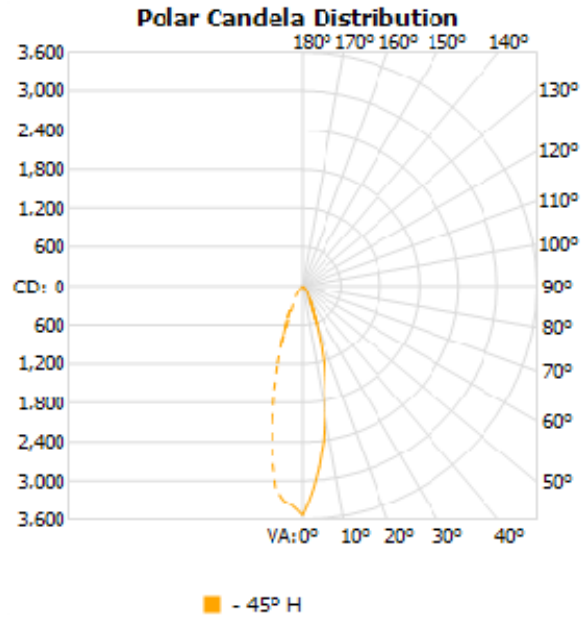

Physical

Diameter: 12.6 in (320 mm)
Height: 5.7 in (145 mm)
Weight: 17.6 lbs (8 kg)

Optics

Light source: 36 x 1 W 350 mA (12 cool white, 24 warm white) LEDs
Minimum LED lifetime: 50,000 hrs based on manufacturer's specifications

Filename: Ilumipod Inground 36 IP Optic 30 VW 100% ALL
 Manufacturer: ILUMINARC
 Luminaire: Ilumipod Inground 36 IP Optic 30 VW
 Lamp: 24 Warm White, 12 Cool White
 Lamp Output: 1 lamp(s), rated Lumens/lamp: 3000
 Max Candela: 3,534.3 at Horizontal: 0, Vertical: 0
 Input Wattage: 46.5
 Luminous Opening: Point
 Test: 2009 ALL
 Test Lab: Iluminarc R & D Optics Laboratory
 Photometry : Type B
 CIE Class: Direct
 Cutoff Class: Full Cutoff
 Filename: Ilumipod Inground 36 IP Optic 30 VW 100% ALL

Flood Summary				
	Efficiency	Lumens	Horizontal Spread	Vertical Spread
Field (10%):	27.3%	819.3	52.2	52.7
Beam (50%):	13.8%	413.5	26.5	26.6
Total:	32.8%	985.2		

Photometrics Pro 1.3.2 copyright 2003-2008 by jSolutions, Inc.
 Reported data calculated from manufacturer's data file, based on IES recommended methods.