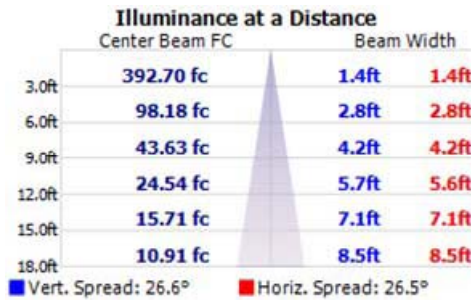

Physical

Diameter: 12.6 in (320 mm)
Height: 5.7 in (145 mm)
Weight: 17.6 lbs (8 kg)

Optics

Light source: 36 x 1 W 350 mA (12 cool white, 24 warm white) LEDs
Minimum LED lifetime: 50,000 hrs based on manufacturer's specifications

Filename: Ilumipod Inground 36 IP Optic 30 VW 100% ALL
 Manufacturer: ILUMINARC
 Luminaire: Ilumipod Inground 36 IP Optic 30 VW
 Lamp: 24 Warm White, 12 Cool White
 Lamp Output: 1 lamp(s), rated Lumens/lamp: 3000
 Max Candela: 3,534.3 at Horizontal: 0, Vertical: 0
 Input Wattage: 46.5
 Luminous Opening: Point
 Test: 2009 ALL
 Test Lab: Iluminarc R & D Optics Laboratory
 Photometry : Type B
 CIE Class: Direct
 Cutoff Class: Full Cutoff
 Filename: Ilumipod Inground 36 IP Optic 30 VW 100% ALL

Flood Summary				
	Efficiency	Lumens	Horizontal Spread	Vertical Spread
Field (10%):	27.3%	819.3	52.2	52.7
Beam (50%):	13.8%	413.5	26.5	26.6
Total:	32.8%	985.2		

Photometrics Pro 1.3.2 copyright 2003-2008 by jSolutions, Inc.
 Reported data calculated from manufacturer's data file, based on IES recommended methods.