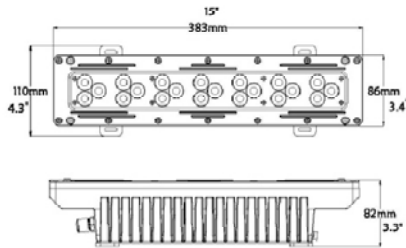

## SPECIFICATION

- 1, 3, 4, or 7 channel DMX-512 LED wash light
- Five distinct dimming curves
- IP67 with 316 stainless steel hardware
- High power 1 W (350 mA) LEDs
- Gore valve

### Physical

Length: 15 in (383 mm)  
Width: 4.3 in (110 mm)  
Height: 3.3 in (82 mm)  
Weight: 6.6 lbs (3 kg)