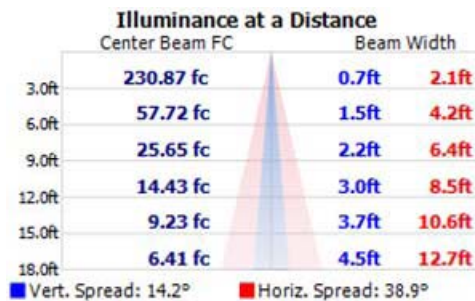

## Item Number: 12021003

ILUMINARC®

Filename: Ilumiline 21IP Optic 25x6 RGB-  
RGB\_IESNA2002

Manufacturer: ILUMINARC  
 Luminaire: ILUMILINE 21IP OPTIC RGB 25x6 DEGREE  
 Luminaire Cat: 12021003  
 Lamp: 7 RED, 7 GREEN, 7 BLUE  
 Lamp Output: 1 lamp(s), rated Lumens/lamp: 826  
 Max Candela: 2,163.5 at Horizontal: 310, Vertical: 7.5  
 Input Wattage: 24.5  
 Luminous Opening: Point  
 Test: 2009430RGB  
 Test Lab: Iluminarc R&D Optics Laboratory  
 Photometry : Type B  
 CIE Class: Direct  
 Cutoff Class: Full Cutoff

Flood Summary				
	Efficiency	Lumens	Horizontal Spread	Vertical Spread
Field (10%):	47.9%	395.7	63.5	31.8
Beam (50%):	26%	214.7	38.9	14.2
Total:	68.3%	564.3		

Photometrics Pro 1.3.2 copyright 2003-2008 by jSolutions, Inc.  
 Reported data calculated from manufacturer's data file, based on IES recommended methods.