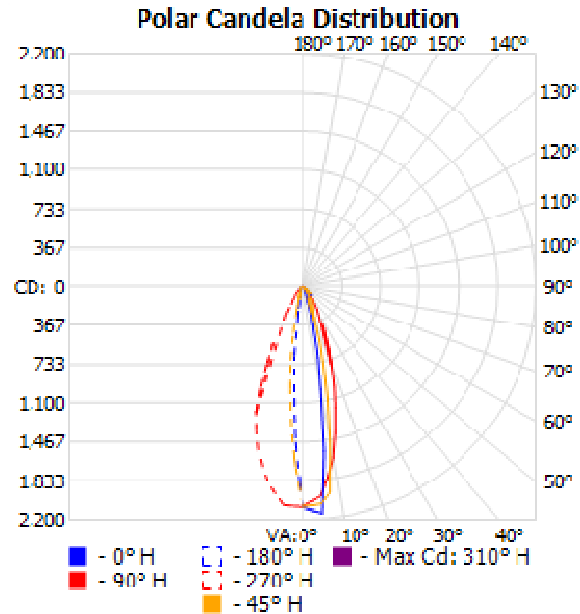

Ilumiline 21 IP Optic 25x6 RGB

Item Number: 12021003

ILUMINARC®

Filename: Ilumiline 21IP Optic 25x6 RGB-
RGB_IESNA2002

Manufacturer: ILUMINARC
Luminaire: ILUMILINE 21IP OPTIC RGB 25x6 DEGREE
Luminaire Cat: 12021003
Lamp: 7 RED, 7 GREEN, 7 BLUE
Lamp Output: 1 lamp(s), rated Lumens/lamp: 826
Max Candela: 2,163.5 at Horizontal: 310, Vertical: 7.5
Input Wattage: 24.5
Luminous Opening: Point
Test: 2009430RGB
Test Lab: Iluminarc R&D Optics Laboratory
Photometry : Type B
CIE Class: Direct
Cutoff Class: Full Cutoff

Flood Summary				
	Efficiency	Lumens	Horizontal Spread	Vertical Spread
Field (10%):	47.9%	395.7	63.5	31.8
Beam (50%):	26%	214.7	38.9	14.2
Total:	68.3%	564.3