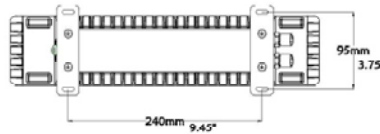

## SPECIFICATION

- 1, 3, 4, or 7 channel DMX-512 LED wash light
- Five distinct dimming curves
- IP67 with 316 stainless steel hardware
- High power 1 W (350 mA) LEDs
- Gore valve

### Physical

Length: 15 in (383 mm)  
Width: 4.3 in (110 mm)  
Height: 3.3 in (82 mm)  
Weight: 6.6 lbs (3 kg)

# Ilumiline 21 IP Optic 25x6 RGB

Item Number: 12021003

ILUMINARC®

<b>Construction</b>	Color: UV resistant gray powder coat Housing: Cast aluminum with integrated cooling enhancement Lens cover: Impact resistant glass Protection rating: IP67
<b>Control</b>	Operating modes: Determined by personality chosen on the Ilumicode  Control protocol: USITT DMX 512 Addresser: Ilumicode (item# 44444001)
<b>Installation</b>	Orientation: Any Minimum distance to illuminated surface: 4 in (92 mm)
<b>Connections</b>	Power cable length: 118 in (3,000 mm) Power cable entry: IP67 stainless steel gland nut Data cable length: 118 in (3,000 mm) Data cable entry: IP67 stainless steel gland nut
<b>Electrical</b>	AC power: 100 ~ 240 V, 50/60 Hz Power supply: Internal, auto-ranging, multi-voltage
<b>Power and Current</b>	120 V, 60 Hz: 24.5 W, .5 A operating, .3 A inrush 230 V, 50 Hz: 28 W, .2 A operating, .3 A inrush
<b>Thermal</b>	Cooling: Convection via integrated cooling enhancement Maximum ambient temperature (Ta max): 40° C (104° F)