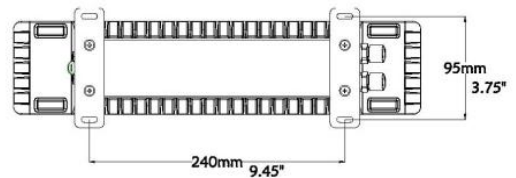

Illumiline 21 IP Optic 25 x 6 VW
Item Number: 12021006

ILUMINARC®

SPECIFICATION

- 1, 2, or 4 channel DMX-512 LED wash light
- Variable white (2,800 K ~ 7,000 K) with SpectraWhite™ technology
- Five distinct dimming curves
- IP67 with 316 stainless steel hardware
- High power 1 W (350 mA) LEDs
- Gore valve

Physical

Length: 15 in (383 mm)
Width: 4.3 in (110 mm)
Height: 3.3 in (82 mm)
Weight: 6.6 lbs (3 kg)

Optics

Light source: 21 x 1 W 350 mA (7 cool white, 14 warm white) LEDs
Minimum LED lifetime: 50,000 hrs based on manufacturer's specifications

5200 NW 108th Ave Sunrise FL, 33351
877-932-3680
WWW.ILUMINARC.COM

JOB INFORMATION Type: _____

Job Name: _____

Cat. Number: _____

Notes:

Ilumiline 21 IP Optic 25 x 6 VW
Item Number: 12021006

ILUMINARC®

Construction	Color: UV resistant gray powder coat Housing: Cast aluminum with integrated cooling enhancement Lens cover: Impact resistant glass Protection rating: IP67
Control	Operating modes: Determined by personality chosen on the Ilumicode Control protocol: USITT DMX 512 Addresser: Ilumicode (item# 44444001)
Installation	Orientation: Any Minimum distance to illuminated surface: 4 in (92 mm)
Connections	Power cable length: 118 in (3,000 mm) Power cable entry: IP67 stainless steel gland nut Data cable length: 118 in (3,000 mm) Data cable entry: IP67 stainless steel gland nut
Electrical	AC power: 100 ~ 240 V, 50/60 Hz Power supply: Internal, auto-ranging, multi-voltage
Power and current	120 V, 60 Hz: 30 W, .5 A operating, .3 A inrush 230 V, 50 Hz: 28 W, .2 A operating, .3 A inrush
Thermal	Cooling: Convection via integrated cooling enhancement Maximum ambient temperature (Ta max): 40° C (104° F)
Approvals	 <p>CONFORMS TO UL STD. 1573 CERTIFIED TO CSA STD. C22.2 No. 166 3144482</p>
Included items	ILUMILINE 21 IP OPTIC VW Warranty Card User Manual