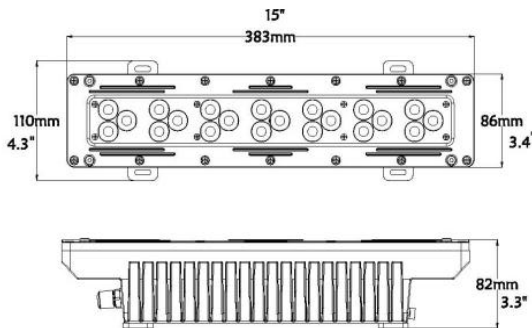

Physical

Length: 15 in (383 mm)
Width: 4.3 in (110 mm)
Height: 3.3 in (82 mm)
Weight: 6.6 lbs (3 kg)

Optics

Light source: 21 x 1 W 350 mA (7 cool white, 14 warm white) LEDs
Minimum LED lifetime: 50,000 hrs based on manufacturer's specifications

5200 NW 108th Ave Sunrise FL, 33351
877-932-3680
WWW.ILUMINARC.COM

JOB INFORMATION Type: _____

Job Name: _____

Cat. Number: _____

Notes:

Ilumiline 21 IP Optic 25 x 6 VW
Item Number: 12021006

ILUMINARC®

Construction	Color: UV resistant gray powder coat Housing: Cast aluminum with integrated cooling enhancement Lens cover: Impact resistant glass Protection rating: IP67
Control	Operating modes: Determined by personality chosen on the Ilumicode Control protocol: USITT DMX 512 Addresser: Ilumicode (item# 44444001)
Installation	Orientation: Any Minimum distance to illuminated surface: 4 in (92 mm)
Connections	Power cable length: 118 in (3,000 mm) Power cable entry: IP67 stainless steel gland nut Data cable length: 118 in (3,000 mm) Data cable entry: IP67 stainless steel gland nut
Electrical	AC power: 100 ~ 240 V, 50/60 Hz Power supply: Internal, auto-ranging, multi-voltage
Power and current	120 V, 60 Hz: 30 W, .5 A operating, .3 A inrush 230 V, 50 Hz: 28 W, .2 A operating, .3 A inrush
Thermal	Cooling: Convection via integrated cooling enhancement Maximum ambient temperature (Ta max): 40° C (104° F)
Approvals	 <p>CONFORMS TO UL STD. 1573 CERTIFIED TO CSA STD. C22.2 No. 166 3144482</p>
Included items	ILUMILINE 21 IP OPTIC VW Warranty Card User Manual