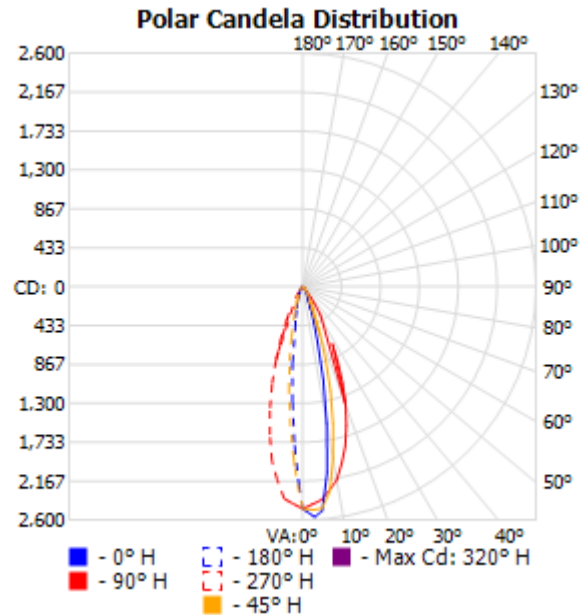

Physical

Length: 15 in (383 mm)
Width: 4.3 in (110 mm)
Height: 3.3 in (82 mm)
Weight: 6.6 lbs (3 kg)

Optics

Light source: 21 x 1 W 350 mA (7 cool white, 14 warm white) LEDs
Minimum LED lifetime: 50,000 hrs based on manufacturer's specifications

Item Number: 12021006

ILUMINARC®

Filename: Ilumiline 21 IP Optic 25x6 VW 100% ALL
 Manufacturer: ILUMINARC
 Luminaire: Ilumiline 21 IP Optic 25x6 VW
 Lamp: 14 Warm White, 7 Cool White
 Lamp Output: 1 lamp(s), rated Lumens/lamp: 1400
 Max Candela: 2,587.2 at Horizontal: 320, Vertical: 5
 Input Wattage: 29.9
 Luminous Opening: Point
 Test: 2009 ALL
 Test Lab: Iluminarc R & D Optics Laboratory
 Photometry : Type B
 CIE Class: Direct
 Cutoff Class: Full Cutoff
 Filename: Ilumiline 21 IP Optic 25x6 VW 100% ALL

Flood Summary				
	Efficiency	Lumens	Horizontal Spread	Vertical Spread
Field (10%):	36.7%	513.8	64	34.6
Beam (50%):	19.9%	278.0	38.2	16.2
Total:	46.4%	650.1		

Photometrics Pro 1.3.2 copyright 2003-2008 by jSolutions, Inc.
 Reported data calculated from manufacturer's data file, based on IES recommended methods.