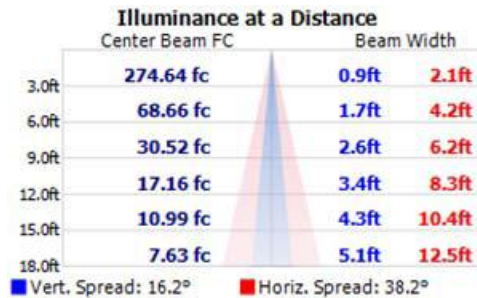

Physical

Length: 15 in (383 mm)
Width: 4.3 in (110 mm)
Height: 3.3 in (82 mm)
Weight: 6.6 lbs (3 kg)

Optics

Light source: 21 x 1 W 350 mA (7 cool white, 14 warm white) LEDs
Minimum LED lifetime: 50,000 hrs based on manufacturer's specifications

Item Number: 12021006

ILUMINARC®

Filename: Ilumiline 21 IP Optic 25x6 VW 100% ALL
 Manufacturer: ILUMINARC
 Luminaire: Ilumiline 21 IP Optic 25x6 VW
 Lamp: 14 Warm White, 7 Cool White
 Lamp Output: 1 lamp(s), rated Lumens/lamp: 1400
 Max Candela: 2,587.2 at Horizontal: 320, Vertical: 5
 Input Wattage: 29.9
 Luminous Opening: Point
 Test: 2009 ALL
 Test Lab: Iluminarc R & D Optics Laboratory
 Photometry : Type B
 CIE Class: Direct
 Cutoff Class: Full Cutoff
 Filename: Ilumiline 21 IP Optic 25x6 VW 100% ALL

Flood Summary				
	Efficiency	Lumens	Horizontal Spread	Vertical Spread
Field (10%):	36.7%	513.8	64	34.6
Beam (50%):	19.9%	278.0	38.2	16.2
Total:	46.4%	650.1		

Photometrics Pro 1.3.2 copyright 2003-2008 by jSolutions, Inc.
 Reported data calculated from manufacturer's data file, based on IES recommended methods.