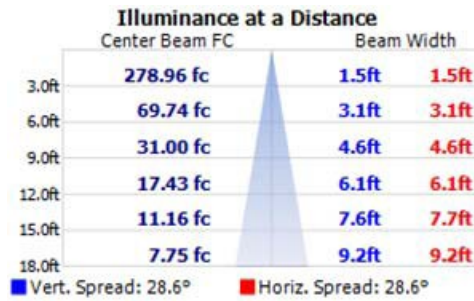

Photometrics Pro 1.3.2 copyright 2003-2008 by jSolutions, Inc.
Reported data calculated from manufacturer's data file, based on IES recommended methods.

5200 NW 108th Ave Sunrise FL, 33351
877-932-3680
WWW.ILUMINARC.COM

JOB INFORMATION Type: _____

Job Name: _____

Cat. Number: _____

Notes: