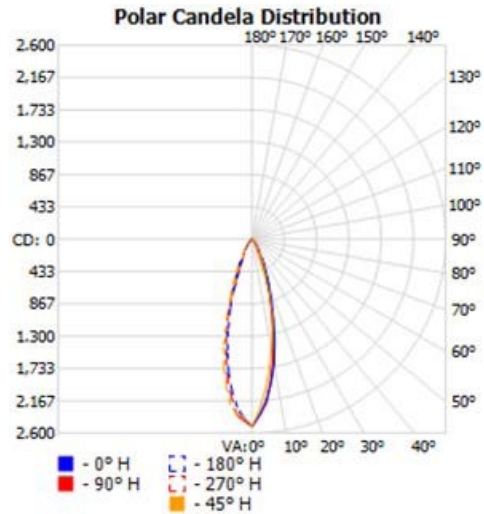

Ilumipanel 28 IP Optic 30 VW

Item Number: 13028003

ILUMINARC®

Filename: Ilumipanel 28 IP Optic 30 VW 100% ALL
Manufacturer: ILUMINARC
Luminaire: Ilumipanel 28 IP Optic 30 VW
Lamp: 18 Warm White, 10 Cool White
Lamp Output: 1 lamp(s), rated Lumens/lamp: 2060
Max Candela: 2,510.6 at Horizontal: 0, Vertical: 0
Input Wattage: 34.9
Luminous Opening: Point
Test: 2009 ALL
Test Lab: Iluminarc R & D Optics Laboratory
Photometry : Type B
CIE Class: Direct
Cutoff Class: Full Cutoff

Flood Summary				
	Efficiency	Lumens	Horizontal Spread	Vertical Spread
Field (10%):	33.2%	683.2	56	57.6
Beam (50%):	16%	330.0	28.6	28.6
Total:	40.4%	832.0