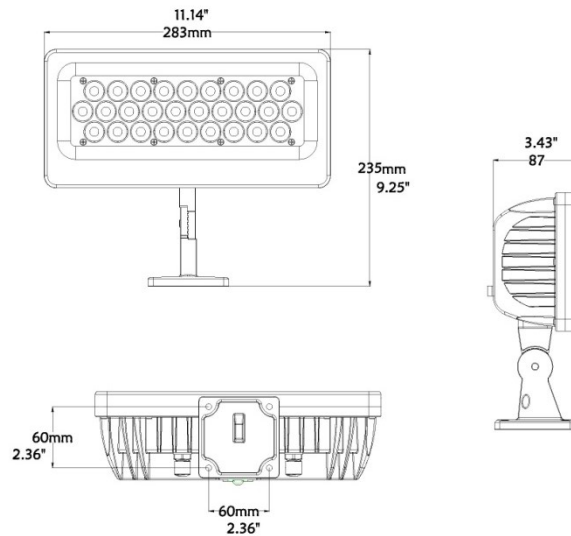

## SPECIFICATION

- 1,2, or 4, channel DMX-512 LED wash light
- Variable white (2,800 K ~ 7,000 K) DMX-512 LED wash light
- Five distinct dimming curves
- IP67 with 316 stainless steel hardware
- High power 1 W (350 mA) LEDs
- Gore valve

### Physical

Length: 11.14 in (283 mm)  
Width: 3.4 in (87 mm)  
Height: 9.3 in (235 mm)  
Weight: 6.5 lbs (3 kg)

**Installation**                        Orientation:              Any  
   Minimum distance to illuminated surface: 4 in (92 mm)

**Connections**                        Power cable length: 118 in (3,000 mm)  
   Power cable entry:      IP67 stainless steel gland nut  
   Data cable length:      118 in (3,000 mm)  
   Data cable entry:        IP67 stainless steel gland nut