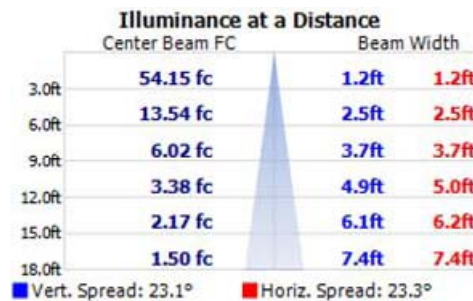

# Ilumipod LQgic™ 6 Optic 25 RGB

Item Number: 21006001

ILUMINARC®

Filename: Ilumipod Logic 6 Optic 25 RGB-  
RGB\_IESNA2002  
 Manufacturer: ILUMINARC  
 Luminaire: ILUMIPOD LOGIC 6 OPTIC RGB 25 DEGREE  
 Luminaire Cat: 21006001  
 Lamp: 2 RED,2 GREEN,2 BLUE  
 Lamp Output: 1 lamp(s), rated Lumens/lamp: 230  
 Max Candela: 514.3 at Horizontal: 90, Vertical: 5  
 Input Wattage: 11.3  
 Luminous Opening: Point  
 Test: 2009430RGB  
 Test Lab: Iluminarc R&D Optics Laboratory  
 Photometry : Type B  
 CIE Class: Direct  
 Cutoff Class: Full Cutoff

Flood Summary				
	Efficiency	Lumens	Horizontal Spread	Vertical Spread
Field (10%):	41%	94.2	47.1	47.7
Beam (50%):	20.1%	46.2	23.3	23.1
Total:	52.7%	121.3		

Photometrics Pro 1.3.2 copyright 2003-2008 by jSolutions, Inc.  
 Reported data calculated from manufacturer's data file, based on IES recommended methods.