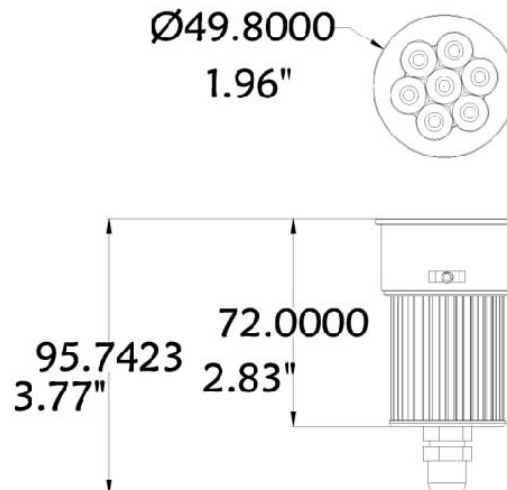

## SPECIFICATION

- Compatible with LQgic™ system devices
- Light weight and durable construction
- Plenum rated cable
- High power 1 W (350 mA) LEDs
- Direct replacement for MR16

### Physical

Length: 3.8 in (96 mm)  
Diameter: 1.96 in (50 mm)  
Height: 3.8 in (96 mm)  
Weight: .4 lbs (.2 kg)