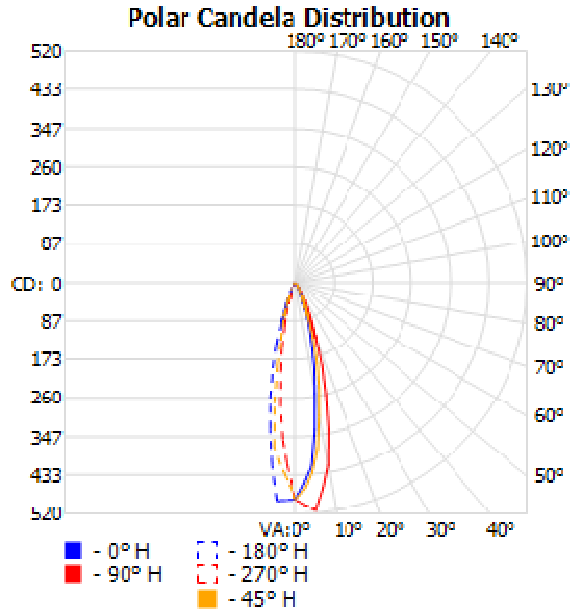

### Physical

Length: 3.8 in (96 mm)  
Diameter: 1.96 in (50 mm)  
Height: 3.8 in (96 mm)  
Weight: .4 lbs (.2 kg)

# Ilumipod LQgic™ 6 Optic 25 RGB

Item Number: 21006001

ILUMINARC®

Filename: Ilumipod Logic 6 Optic 25 RGB-  
RGB\_IESNA2002  
 Manufacturer: ILUMINARC  
 Luminaire: ILUMIPOD LOGIC 6 OPTIC RGB 25 DEGREE  
 Luminaire Cat: 21006001  
 Lamp: 2 RED,2 GREEN,2 BLUE  
 Lamp Output: 1 lamp(s), rated Lumens/lamp: 230  
 Max Candela: 514.3 at Horizontal: 90, Vertical: 5  
 Input Wattage: 11.3  
 Luminous Opening: Point  
 Test: 2009430RGB  
 Test Lab: Iluminarc R&D Optics Laboratory  
 Photometry : Type B  
 CIE Class: Direct  
 Cutoff Class: Full Cutoff

Flood Summary				
	Efficiency	Lumens	Horizontal Spread	Vertical Spread
Field (10%):	41%	94.2	47.1	47.7
Beam (50%):	20.1%	46.2	23.3	23.1
Total:	52.7%	121.3		

Photometrics Pro 1.3.2 copyright 2003-2008 by jSolutions, Inc.  
 Reported data calculated from manufacturer's data file, based on IES recommended methods.