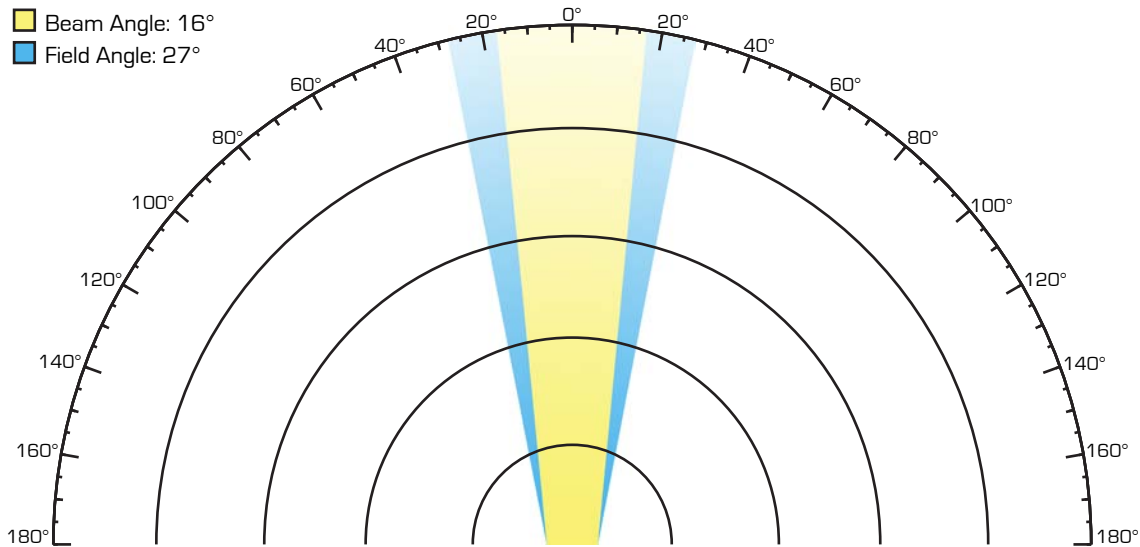

Colorist Panel 36Qa

■ Beam Angle: 16°

■ Field Angle: 27°

	1m	2m	3m	4m	5m
Illuminance at a Distance (lux):	127,000	31,700	14,100	7,920	5,070
Beam Spread: Horizontal(m):	0.3	0.5	0.8	1.1	1.4
Vertical(m):	0.3	0.6	0.9	1.2	1.6