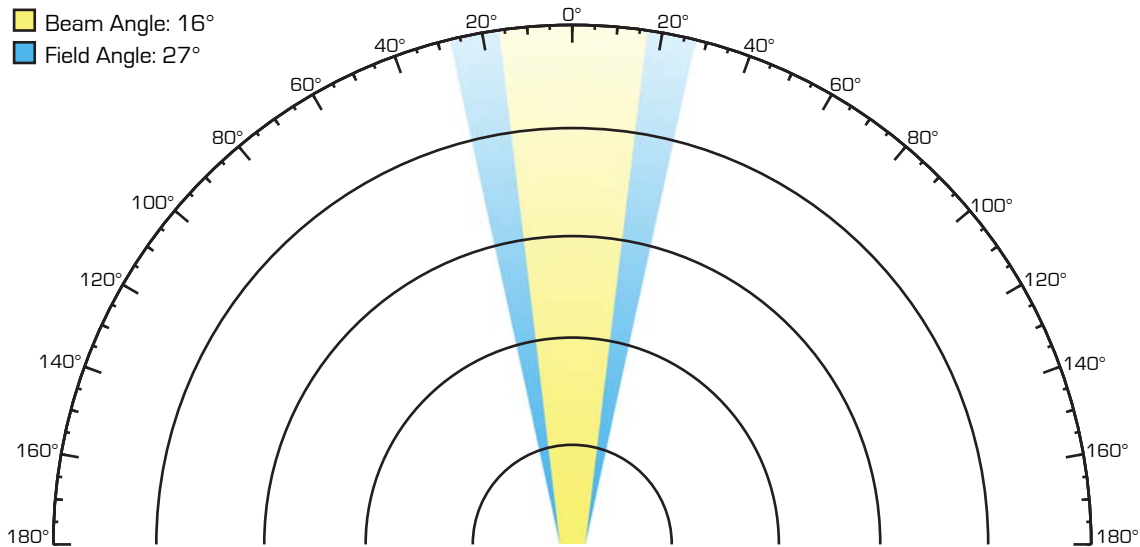

Colorist Panel 8Qa

 Beam Angle: 16°

 Field Angle: 27°

	1m	2m	3m	4m	5m
Illuminance at a Distance (lux):	25,000	6,250	2,780	1,560	1,005
Beam Spread: Horizontal(m):	0.3	0.6	0.8	1.1	1.4
Vertical(m):	0.3	0.6	0.8	1.1	1.4