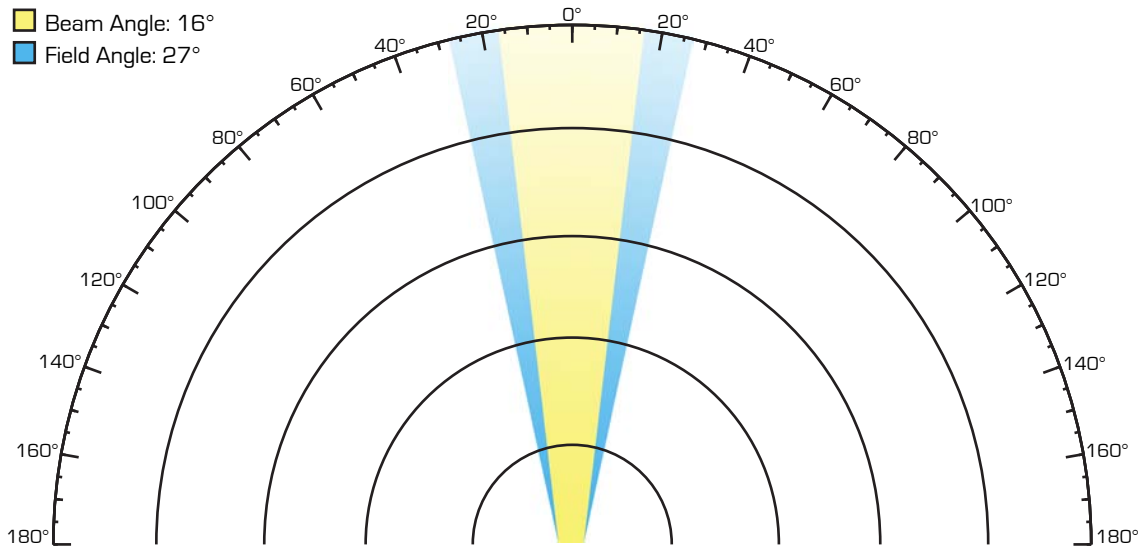

Colorist Pod 18Qa

■ Beam Angle: 16°

■ Field Angle: 27°

	1m	2m	3m	4m	5m
Illuminance at a Distance (lux):	55,800	13,900	6,190	3,480	2,232
Beam Spread: Horizontal(m):	0.3	0.5	0.8	1.1	1.4
Vertical(m):	0.3	0.7	1.0	1.4	1.7