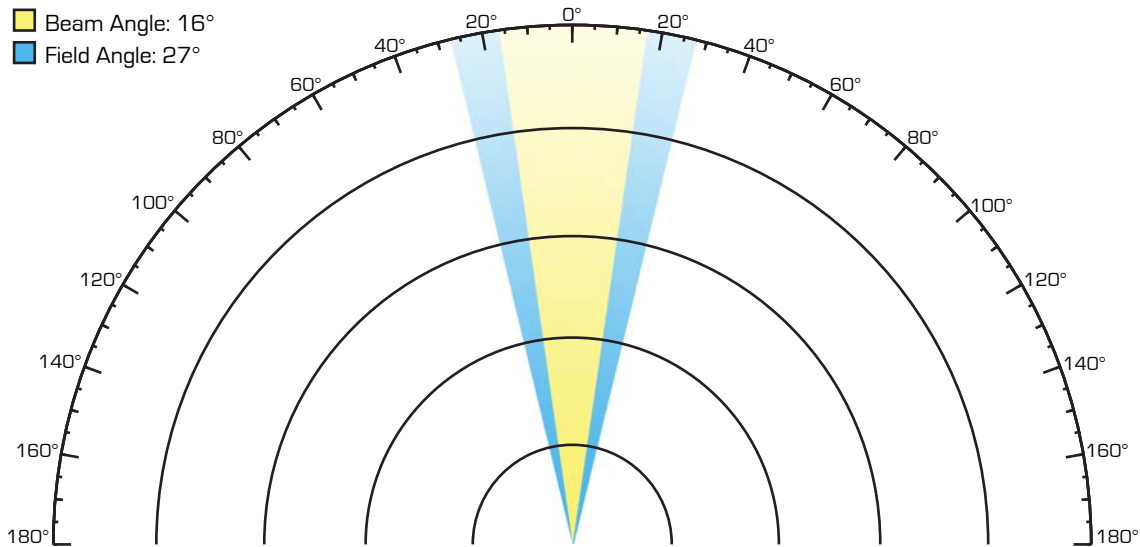

Colorist Pod 7Qa

 Beam Angle: 16°

 Field Angle: 27°

	1m	2m	3m	4m	5m
Illuminance at a Distance (lux):	22,000	5,500	2,440	1,380	880
Beam Spread: Horizontal(m):	0.3	0.5	0.8	1.1	1.3
Vertical(m):	0.3	0.6	0.8	1.1	1.4