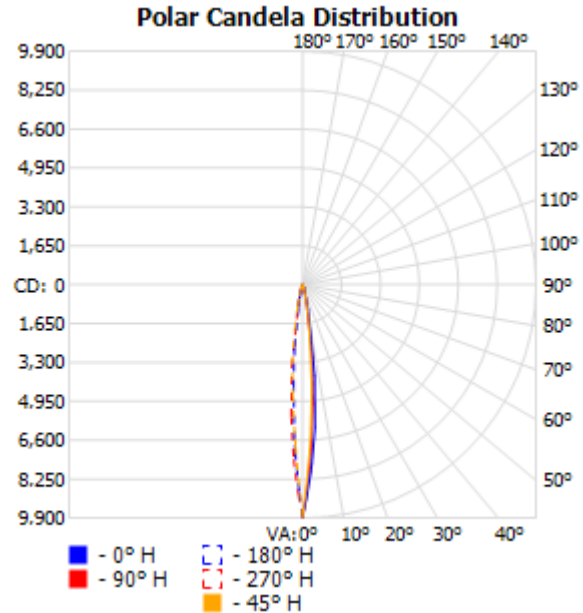

Length: 15 in (383 mm)
 Width: 4.3 in (110 mm)
 Height: 3.3 in (82 mm)
 Weight: 6.6 lbs (3 kg)

Optics

Light source: 21 x 1 W 350 mA (7 Red, 7 Green, 7 Blue) LEDs
 Minimum LED lifetime: 50,000 hrs based on manufacturer's specifications

Item Number: 12021002

ILUMINARC®

Filename: Ilumiline 21IP Optic 15 RGB-RGB_IESNA2002
 Manufacturer: ILUMINARC
 Luminaire: ILUMILINE 21IP OPTIC RGB 15 DEGREE
 Luminaire Cat: 12021002
 Lamp: 7 RED, 7 GREEN , 7 BLUE
 Lamp Output: 1 lamp(s), rated Lumens/lamp: 826
 Max Candela: 9,865.2 at Horizontal: 0, Vertical: 0
 Input Wattage: 30
 Luminous Opening: Point
 Test: 2009430RGB
 Test Lab: Iluminarc R&D Optics Laboratory
 Photometry : Type B
 CIE Class: Direct
 Cutoff Class: Full Cutoff

Flood Summary				
	Efficiency	Lumens	Horizontal Spread	Vertical Spread
Field (10%):	47.4%	391.3	23.5	22.7
Beam (50%):	21.8%	180.4	11	10.8
Total:	69.8%	576.9		

Photometrics Pro 1.3.2 copyright 2003-2008 by jSolutions, Inc.
 Reported data calculated from manufacturer's data file, based on IES recommended methods.