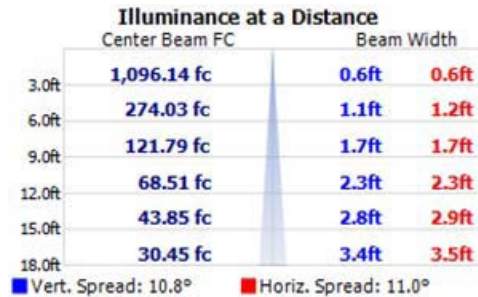

Photometrics Pro 1.3.2 copyright 2003-2008 by jSolutions, Inc.
Reported data calculated from manufacturer's data file, based on IES recommended methods.

JOB INFORMATION Type: _____

Job Name: _____

Cat. Number: _____

Notes: