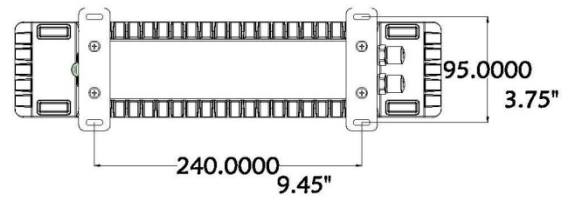

Illumiline 21 IP Optic 15 RGB
 Item Number: 12021002

ILUMINARC®

SPECIFICATION

- 3, 4, or 7 channel DMX-512 LED wash light
- Blackout/static/dimmer/strobe/pulse
- IP67
- High power 1 W (350 mA) LEDs

Physical

Length: 15 in (383 mm)
 Width: 4.3 in (110 mm)
 Height: 3.3 in (82 mm)
 Weight: 6.6 lbs (3 kg)

Optics

Light source: 21 x 1 W 350 mA (7 Red, 7 Green, 7 Blue) LEDs
 Minimum LED lifetime: 50,000 hrs based on manufacturer's specifications

Connections Power cable length: 118 in (3,000 mm)
 Power cable entry: IP67 stainless steel gland nut
 Data cable length: 118 in (3,000 mm)
 Data cable entry: IP67 stainless steel gland nut

Electrical AC power: 100 ~ 240 V, 50/60 Hz
 Power supply: Internal, auto-ranging, multi-voltage