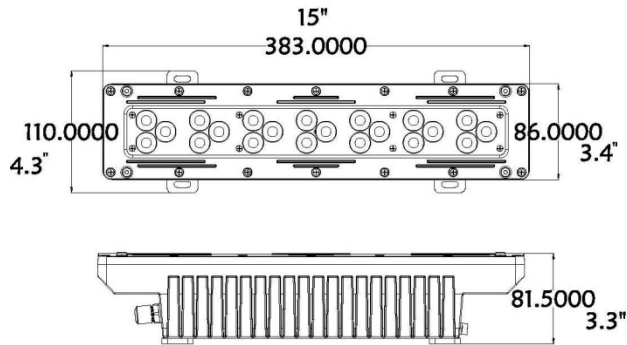

Illumiline 21 IP Optic 15 RGB
 Item Number: 12021002

ILUMINARC®

SPECIFICATION

- 3, 4, or 7 channel DMX-512 LED wash light
- Blackout/static/dimmer/strobe/pulse
- IP67
- High power 1 W (350 mA) LEDs

Physical

Length: 15 in (383 mm)
 Width: 4.3 in (110 mm)
 Height: 3.3 in (82 mm)
 Weight: 6.6 lbs (3 kg)

Optics

Light source: 21 x 1 W 350 mA (7 Red, 7 Green, 7 Blue) LEDs
 Minimum LED lifetime: 50,000 hrs based on manufacturer's specifications

Connections Power cable length: 118 in (3,000 mm)
 Power cable entry: IP67 stainless steel gland nut
 Data cable length: 118 in (3,000 mm)
 Data cable entry: IP67 stainless steel gland nut

Electrical AC power: 100 ~ 240 V, 50/60 Hz
 Power supply: Internal, auto-ranging, multi-voltage