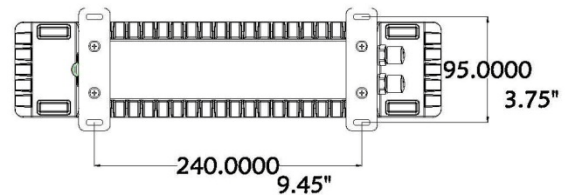

## SPECIFICATION

- Variable white (2,800 K ~ 7,000 K) DMX-512 LED wash
- IP67
- High power 1 W (350 mA) LEDs

### Physical

Length: 15 in (383 mm)  
 Width: 4.3 in (110 mm)  
 Height: 3.3 in (82 mm)  
 Weight: 6.6 lbs (3 kg)