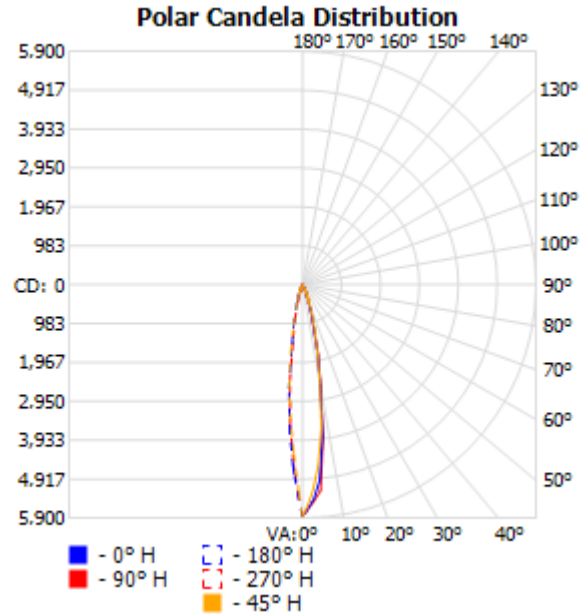

## SPECIFICATION

- Variable white (2,800 K ~ 7,000 K) DMX-512 LED wash
- IP67
- High power 1 W (350 mA) LEDs

### Physical

Length: 15 in (383 mm)  
 Width: 4.3 in (110 mm)  
 Height: 3.3 in (82 mm)  
 Weight: 6.6 lbs (3 kg)

### Optics

Light source: 21 x 1 W 350 mA (7 cool white, 14 warm white) LEDs  
 Minimum LED lifetime: 50,000 hrs based on manufacturer's specifications

*JOB INFORMATION* Type: \_\_\_\_\_

Job Name: \_\_\_\_\_

## Item Number: 12021005

ILUMINARC®

Filename: Ilumiline 21 IP Optic 15 VW 100% ALL  
 Manufacturer: ILUMINARC  
 Luminaire: Ilumiline 21 IP Optic 15 VW  
 Lamp: 14 Warm White, 7 Cool White  
 Lamp Output: 1 lamp(s), rated Lumens/lamp: 1400  
 Max Candela: 5,853.3 at Horizontal: 0, Vertical: 0  
 Input Wattage: 29.1  
 Luminous Opening: Point  
 Test: 2009 ALL  
 Test Lab: Iluminarc R & D Optics Laboratory  
 Photometry : Type B  
 CIE Class: Direct  
 Cutoff Class: Full Cutoff  
 Filename: Ilumiline 21 IP Optic 15 VW 100% ALL