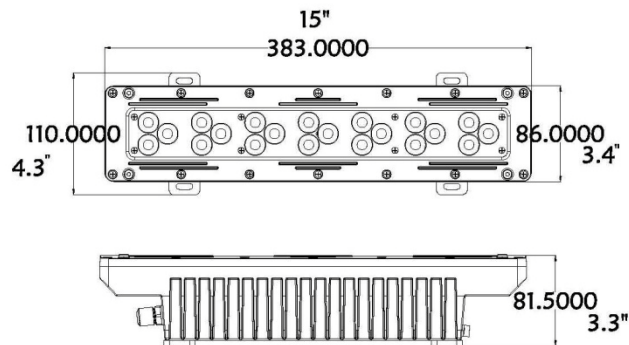

## SPECIFICATION

- Variable white (2,800 K ~ 7,000 K) DMX-512 LED wash
- IP67
- High power 1 W (350 mA) LEDs

### Physical

Length: 15 in (383 mm)  
 Width: 4.3 in (110 mm)  
 Height: 3.3 in (82 mm)  
 Weight: 6.6 lbs (3 kg)