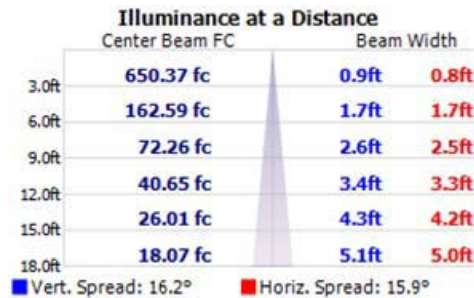

## Item Number: 12021005

ILUMINARC®

Filename: Ilumiline 21 IP Optic 15 VW 100% ALL  
 Manufacturer: ILUMINARC  
 Luminaire: Ilumiline 21 IP Optic 15 VW  
 Lamp: 14 Warm White, 7 Cool White  
 Lamp Output: 1 lamp(s), rated Lumens/lamp: 1400  
 Max Candela: 5,853.3 at Horizontal: 0, Vertical: 0  
 Input Wattage: 29.1  
 Luminous Opening: Point  
 Test: 2009 ALL  
 Test Lab: Iluminarc R & D Optics Laboratory  
 Photometry : Type B  
 CIE Class: Direct  
 Cutoff Class: Full Cutoff  
 Filename: Ilumiline 21 IP Optic 15 VW 100% ALL

Flood Summary				
	Efficiency	Lumens	Horizontal Spread	Vertical Spread
Field (10%):	36.5%	511.6	32.8	33.6
Beam (50%):	15.2%	213.4	15.9	16.2
Total:	49.5%	693.0		

Photometrics Pro 1.3.2 copyright 2003-2008 by jSolutions, Inc.  
 Reported data calculated from manufacturer's data file, based on IES recommended methods.