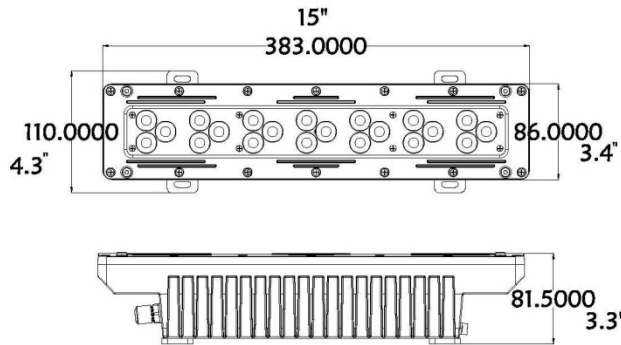

Ilumiline 21 IP Optic 25 x 6 VW
 Item Number: 12021005

ILUMINARC®

SPECIFICATION

- Variable white (2,800 K ~ 7,000 K) DMX-512 LED wash
- IP67
- High power 1 W (350 mA) LEDs

Physical

Length: 15 in (383 mm)
 Width: 4.3 in (110 mm)
 Height: 3.3 in (82 mm)
 Weight: 6.6 lbs (3 kg)

Notes:

Ilumiline 21 IP Optic 25 x 6 VW

Item Number: 12021005

ILUMINARC®

Filename: Ilumiline 21 IP Optic 25x6 VW 100% ALL
 Manufacturer: ILUMINARC
 Luminaire: Ilumiline 21 IP Optic 25x6 VW
 Lamp: 14 Warm White, 7 Cool White
 Lamp Output: 1 lamp(s), rated Lumens/lamp: 1400
 Max Candela: 2,587.2 at Horizontal: 320, Vertical: 5
 Input Wattage: 29.9
 Luminous Opening: Point
 Test: 2009 ALL
 Test Lab: Iluminarc R & D Optics Laboratory
 Photometry : Type B
 CIE Class: Direct
 Cutoff Class: Full Cutoff
 Filename: Ilumiline 21 IP Optic 25x6 VW 100% ALL