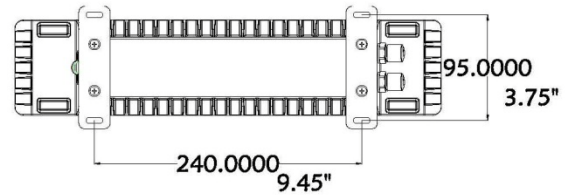

Ilumiline 21 IP Optic 25 x 6 VW
 Item Number: 12021005

ILUMINARC®

SPECIFICATION

- Variable white (2,800 K ~ 7,000 K) DMX-512 LED wash
- IP67
- High power 1 W (350 mA) LEDs

Physical

Length: 15 in (383 mm)
 Width: 4.3 in (110 mm)
 Height: 3.3 in (82 mm)
 Weight: 6.6 lbs (3 kg)

Notes:

Ilumiline 21 IP Optic 25 x 6 VW

Item Number: 12021005

ILUMINARC®

Filename: Ilumiline 21 IP Optic 25x6 VW 100% ALL
 Manufacturer: ILUMINARC
 Luminaire: Ilumiline 21 IP Optic 25x6 VW
 Lamp: 14 Warm White, 7 Cool White
 Lamp Output: 1 lamp(s), rated Lumens/lamp: 1400
 Max Candela: 2,587.2 at Horizontal: 320, Vertical: 5
 Input Wattage: 29.9
 Luminous Opening: Point
 Test: 2009 ALL
 Test Lab: Iluminarc R & D Optics Laboratory
 Photometry : Type B
 CIE Class: Direct
 Cutoff Class: Full Cutoff
 Filename: Ilumiline 21 IP Optic 25x6 VW 100% ALL