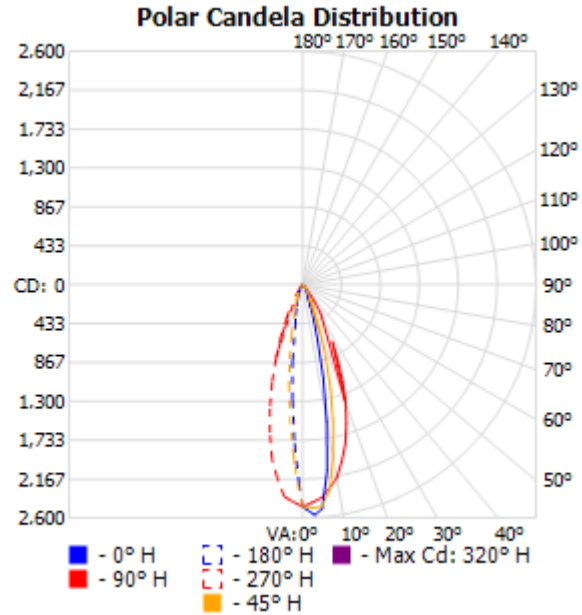

Ilumiline 21 IP Optic 25 x 6 VW
 Item Number: 12021005

ILUMINARC®

SPECIFICATION

- Variable white (2,800 K ~ 7,000 K) DMX-512 LED wash
- IP67
- High power 1 W (350 mA) LEDs

Physical

Length: 15 in (383 mm)
 Width: 4.3 in (110 mm)
 Height: 3.3 in (82 mm)
 Weight: 6.6 lbs (3 kg)

Optics

Light source: 21 x 1 W 350 mA (7 cool white, 14 warm white) LEDs
 Minimum LED lifetime: 50,000 hrs based on manufacturer's specifications

JOB INFORMATION Type: _____

Job Name: _____

Cat. Number: _____

Notes:

Ilumiline 21 IP Optic 25 x 6 VW

Item Number: 12021005

ILUMINARC®

Filename: Ilumiline 21 IP Optic 25x6 VW 100% ALL
 Manufacturer: ILUMINARC
 Luminaire: Ilumiline 21 IP Optic 25x6 VW
 Lamp: 14 Warm White, 7 Cool White
 Lamp Output: 1 lamp(s), rated Lumens/lamp: 1400
 Max Candela: 2,587.2 at Horizontal: 320, Vertical: 5
 Input Wattage: 29.9
 Luminous Opening: Point
 Test: 2009 ALL
 Test Lab: Iluminarc R & D Optics Laboratory
 Photometry : Type B
 CIE Class: Direct
 Cutoff Class: Full Cutoff
 Filename: Ilumiline 21 IP Optic 25x6 VW 100% ALL

Flood Summary			
	Efficiency	Lumens	Horizontal Spread Vertical Spread
Field (10%):	36.7%	513.8	64 34.6
Beam (50%):	19.9%	278.0	38.2 16.2
Total:	46.4%	650.1	

Photometrics Pro 1.3.2 copyright 2003-2008 by jSolutions, Inc.
 Reported data calculated from manufacturer's data file, based on IES recommended methods.