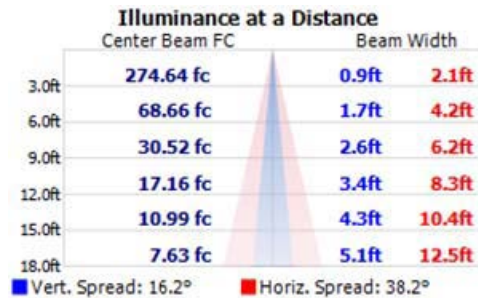

Ilumiline 21 IP Optic 25 x 6 VW
 Item Number: 12021005

ILUMINARC®

SPECIFICATION

- Variable white (2,800 K ~ 7,000 K) DMX-512 LED wash
- IP67
- High power 1 W (350 mA) LEDs

Physical

Length: 15 in (383 mm)
 Width: 4.3 in (110 mm)
 Height: 3.3 in (82 mm)
 Weight: 6.6 lbs (3 kg)

Optics

Light source: 21 x 1 W 350 mA (7 cool white, 14 warm white) LEDs
 Minimum LED lifetime: 50,000 hrs based on manufacturer's specifications

JOB INFORMATION Type: _____

Job Name: _____

Cat. Number: _____

Notes:

Ilumiline 21 IP Optic 25 x 6 VW

Item Number: 12021005

ILUMINARC®

Filename: Ilumiline 21 IP Optic 25x6 VW 100% ALL
 Manufacturer: ILUMINARC
 Luminaire: Ilumiline 21 IP Optic 25x6 VW
 Lamp: 14 Warm White, 7 Cool White
 Lamp Output: 1 lamp(s), rated Lumens/lamp: 1400
 Max Candela: 2,587.2 at Horizontal: 320, Vertical: 5
 Input Wattage: 29.9
 Luminous Opening: Point
 Test: 2009 ALL
 Test Lab: Iluminarc R & D Optics Laboratory
 Photometry : Type B
 CIE Class: Direct
 Cutoff Class: Full Cutoff
 Filename: Ilumiline 21 IP Optic 25x6 VW 100% ALL

Flood Summary			
	Efficiency	Lumens	Horizontal Spread Vertical Spread
Field (10%):	36.7%	513.8	64 34.6
Beam (50%):	19.9%	278.0	38.2 16.2
Total:	46.4%	650.1	

Photometrics Pro 1.3.2 copyright 2003-2008 by jSolutions, Inc.
 Reported data calculated from manufacturer's data file, based on IES recommended methods.