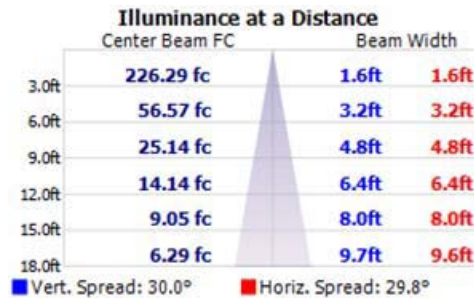

Photometrics Pro 1.3.2 copyright 2003-2008 by jSolutions, Inc.
Reported data calculated from manufacturer's data file, based on IES recommended methods.

JOB INFORMATION Type: _____

Job Name: _____

Cat. Number: _____

Notes: