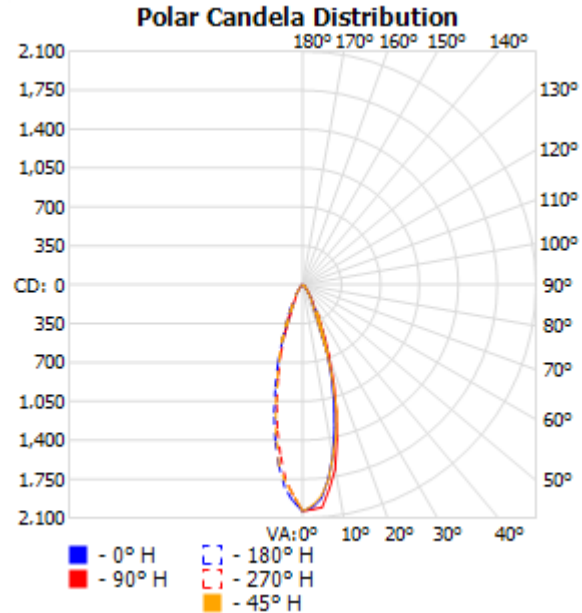

## SPECIFICATION

- Variable white (2,800 K ~ 7,000 K) DMX-512 LED wash
- IP67
- High power 1 W (350 mA) LEDs

### Physical

Length: 15 in (383 mm)  
 Width: 4.3 in (110 mm)  
 Height: 3.3 in (82 mm)  
 Weight: 6.6 lbs (3 kg)

### Optics

Light source: 21 x 1 W 350 mA (7 cool white, 14 warm white) LEDs  
 Minimum LED lifetime: 50,000 hrs based on manufacturer's specifications

*JOB INFORMATION* Type: \_\_\_\_\_

Job Name: \_\_\_\_\_

## Item Number: 12021004

ILUMINARC®

**Filename: Ilumiline 21 IP Optic 30 VW 100% ALL**  
 Manufacturer: ILUMINARC  
 Luminaire: Ilumiline 21 IP Optic 30 VW  
 Lamp: 14 Warm White, 7 Cool White  
 Lamp Output: 1 lamp(s), rated Lumens/lamp: 1400  
 Max Candela: 2,036.6 at Horizontal: 0, Vertical: 0  
 Input Wattage: 28.9  
 Luminous Opening: Point  
 Test: 2009 ALL  
 Test Lab: Iluminarc R & D Optics Laboratory  
 Photometry : Type B  
 CIE Class: Direct  
 Cutoff Class: Full Cutoff  
**Filename: Ilumiline 21 IP Optic 30 VW 100% ALL**