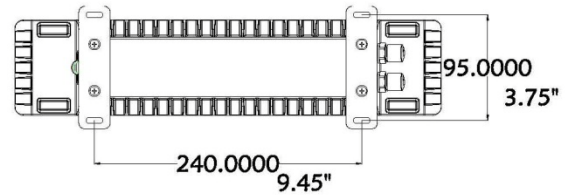

## SPECIFICATION

- Variable white (2,800 K ~ 7,000 K) DMX-512 LED wash
- IP67
- High power 1 W (350 mA) LEDs

### Physical

Length: 15 in (383 mm)  
 Width: 4.3 in (110 mm)  
 Height: 3.3 in (82 mm)  
 Weight: 6.6 lbs (3 kg)