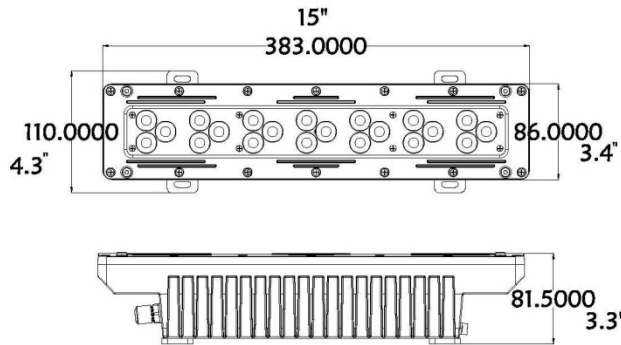

## SPECIFICATION

- Variable white (2,800 K ~ 7,000 K) DMX-512 LED wash
- IP67
- High power 1 W (350 mA) LEDs

### Physical

Length: 15 in (383 mm)  
 Width: 4.3 in (110 mm)  
 Height: 3.3 in (82 mm)  
 Weight: 6.6 lbs (3 kg)