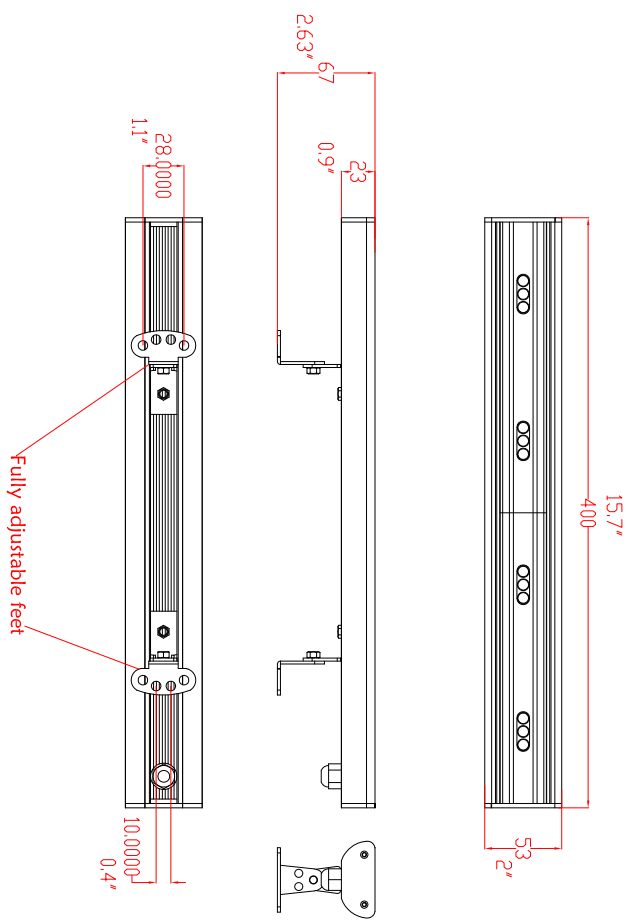

DESCRIPTION	ORDERING CODE
Illumiline Logic 12 RGB	22012003

DATE: 4/15/09	DWG.# 22012000.1	REV# 0	PG# 1
ILLUMINARC Illumiline Logic 12 RGB			