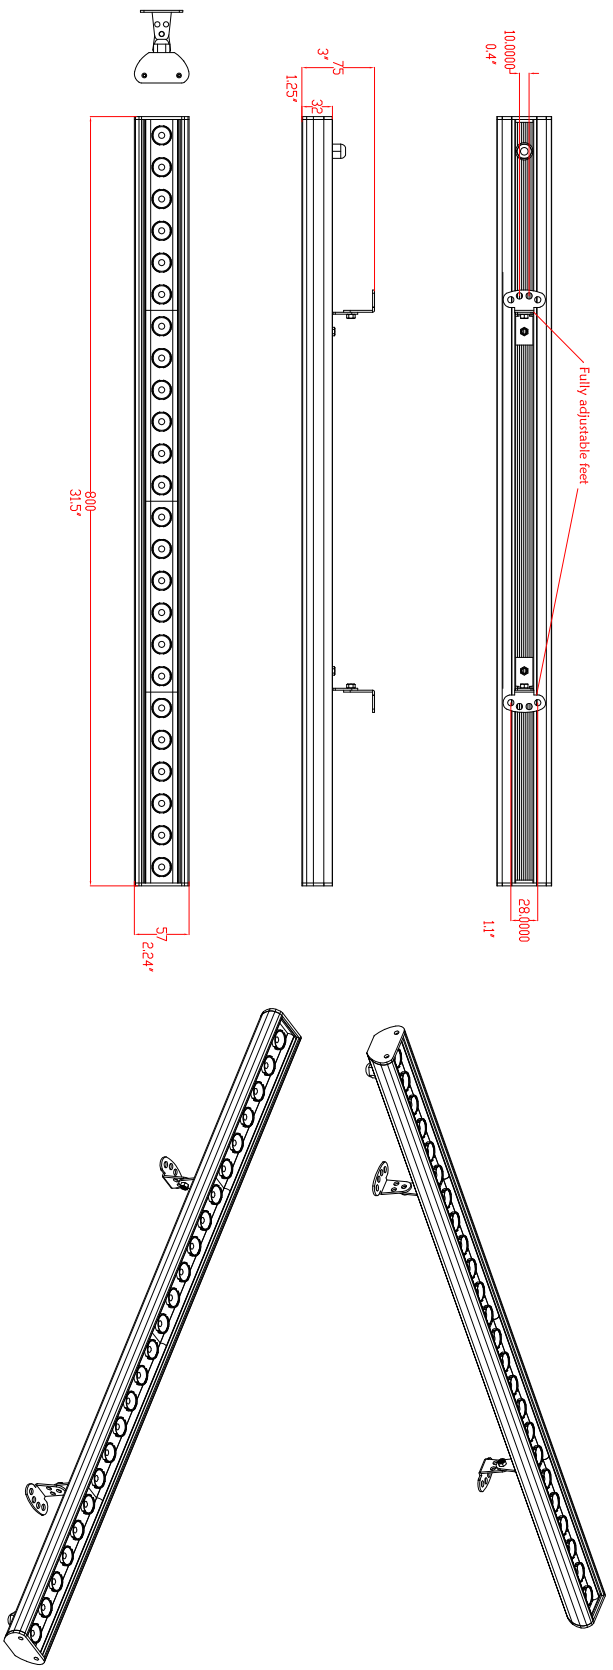

DESCRIPTION	ORDERING CODE
Illumiline Logic 24 Optic 25x6 RGB	220024001

DATE: 4/15/09	DWG# 220024000	REV# 0	PG# 1
ILLUMINARC			
Illumiline Logic 24 Optic RGB			