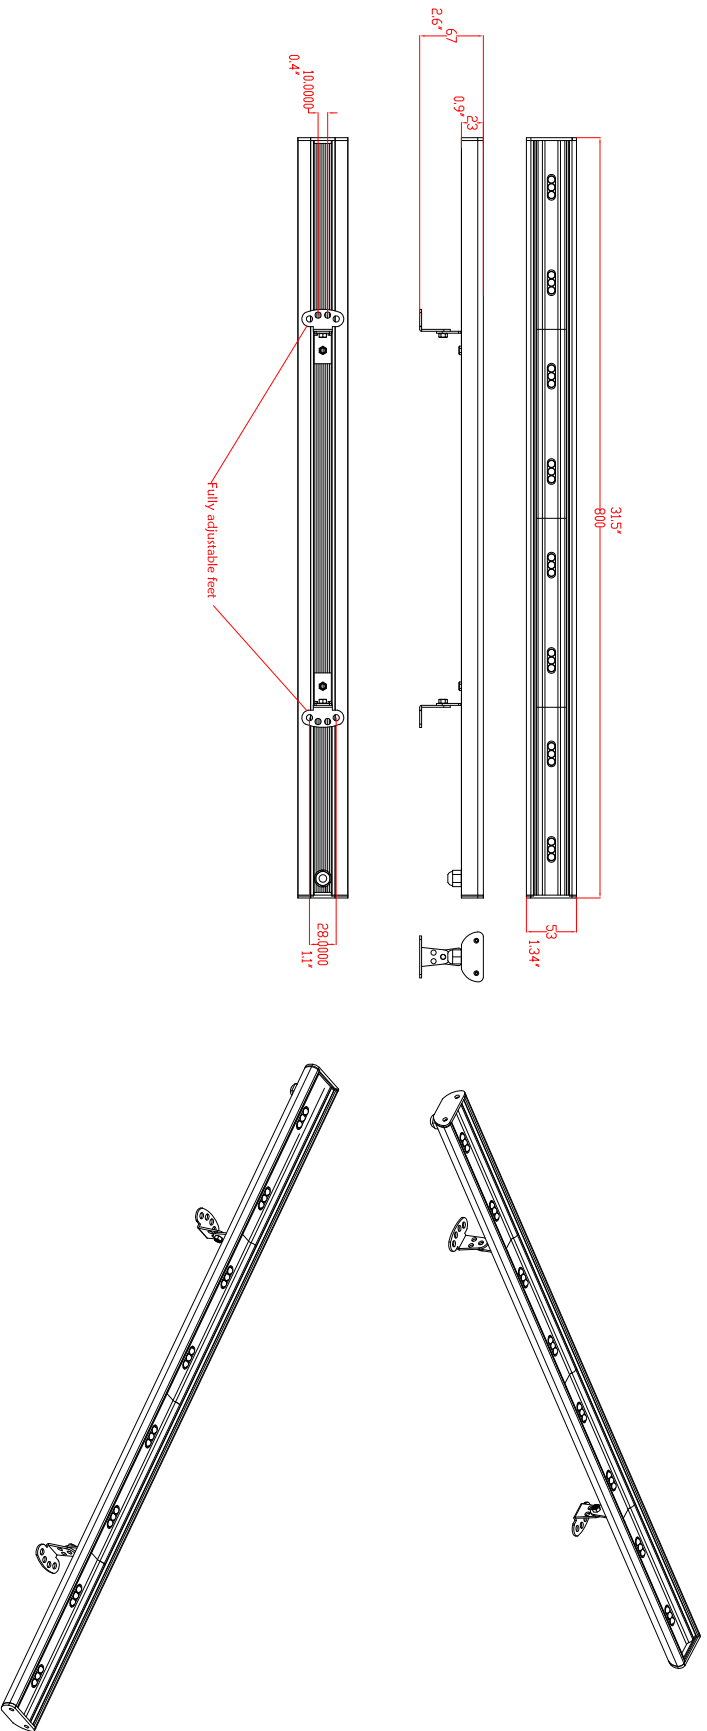

DESCRIPTION	ORDERING CODE
Illumiline Logic 24 RGB	22024002

DATE: 4/15/09	DWG.# 22024000	REV# 0	PG# 1
ILUMINARC			
Illumiline Logic 24 RGB			