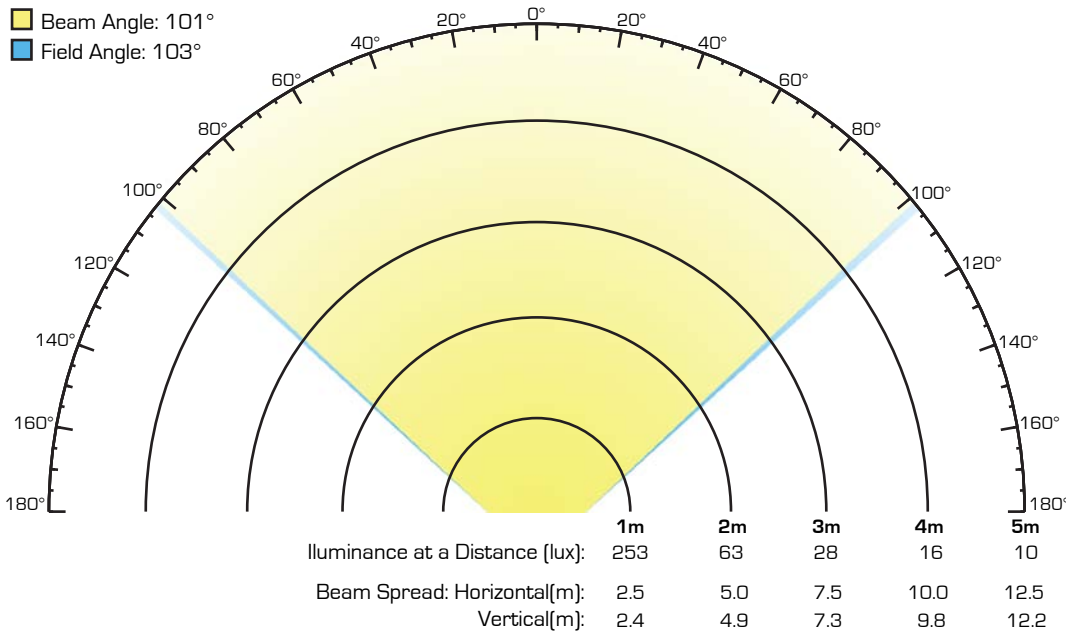

ILUMINARC®

ILUMILINE LOGIC 36 RGB

Item Number: 22036001

Client: _____

Project: _____

Date: _____ Type: _____

LIGHT SOURCE & OPTICAL SPECIFICATIONS

Light Source: 36 LEDs (12 red, 12 green, 12 blue) 1 W (350 mA)
Light Source Lifespan: 50,000 hours based on LED manufacturer's specifications
Installed Optics: 120°
Beam Angle: 101°
Field Angle: 103°
Lumens: 615
Base Illuminance: 10 lux @ 5 m
Color Temperature Presets: N/A
Minimum Distance to Illuminated Surface: 4 in (92 mm)

Item Number: 22036001

Client: _____

Project: _____

Date: _____ Type: _____

Illumiline LOGIC 36 RGB

- Beam Angle: 101°
- Field Angle: 103°

ILUMILINE LOGIC 36 RGB Typical Installation