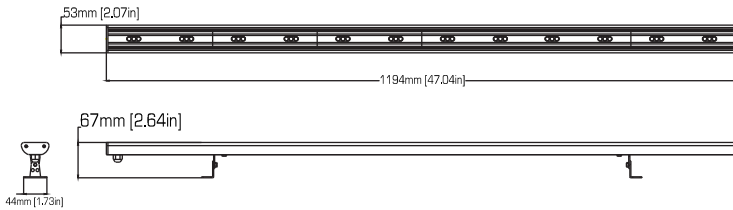

ILUMINARC®

ILUMILINE LOGIC 36 RGB

Item Number: 22036001

Client: _____

Project: _____

Date: _____ Type: _____

LIGHT SOURCE & OPTICAL SPECIFICATIONS

Light Source: 36 LEDs (12 red, 12 green, 12 blue) 1 W (350 mA)
Light Source Lifespan: 50,000 hours based on LED manufacturer's specifications
Installed Optics: 120°
Beam Angle: 101°
Field Angle: 103°
Lumens: 615
Base Illuminance: 10 lux @ 5 m
Color Temperature Presets: N/A
Minimum Distance to Illuminated Surface: 4 in (92 mm)

CONSTRUCTION & PHYSICAL SPECIFICATIONS

Length: 47 in (1.2 m)
Width: 2.1 in (53 mm)
Height: 2.6 in (67 mm)
Weight: 1.5 lb (0.7 kg)
Color: Brushed aluminum
Ingress Protection Rating: IP20
Housing Material: Extruded aluminum
Lens Cover: Frosted ABS plastic
Installation Orientation: Any

CONTROL SPECIFICATIONS

Control Protocol: USITT DMX-512a, via LOGIC Driver
Control Channels: via LOGIC Driver
Operating Modes: via LOGIC Driver
Stand Alone Control: N/A
Remote Addresser: N/A
Data Connection: 6.6 ft (2 m) RJ45