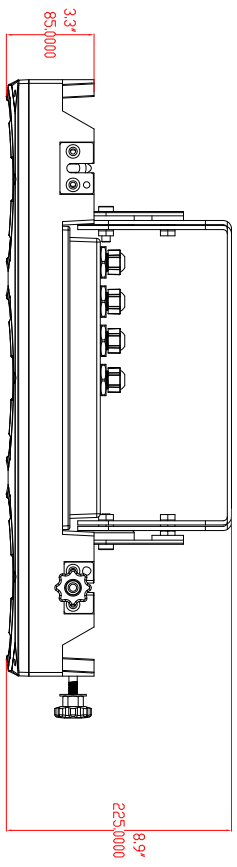

DESCRIPTION	ORDERING CODE
Illumipanel 18x3 IP Optic 15 RGB	13054002
Illumipanel 18x3 IP Optic 30 RGB	13054001

DATE: 4/15/09	DWG.# 13054000	REV# 0	PC# 1
ILLUMINARC Illumipanel 18x3 IP Optic RGB			