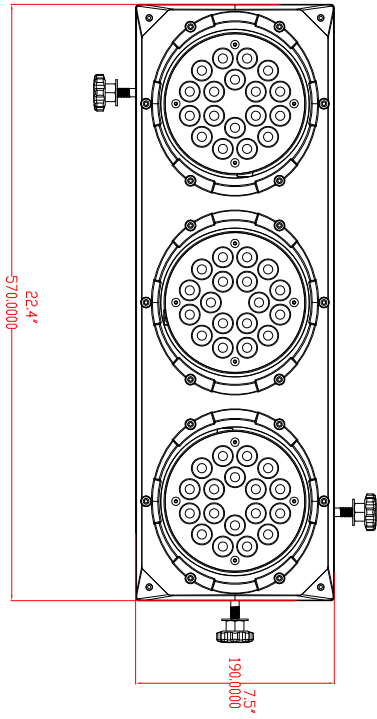

DESCRIPTION	ORDERING CODE
Illumipanel 18x3 IP Optic 15 RGB	13054002
Illumipanel 18x3 IP Optic 30 RGB	13054001

DATE: 4/15/09	DWG.# 13054000	REV# 0	PC# 1
ILLUMINARC Illumipanel 18x3 IP Optic RGB			