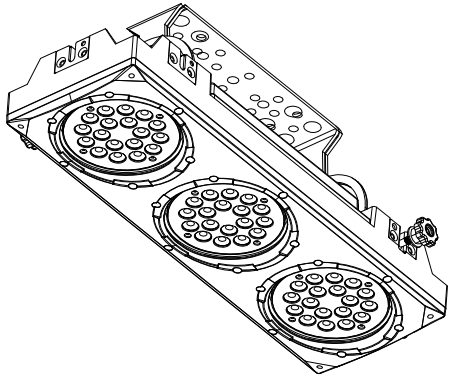

DESCRIPTION	ORDERING CODE
Illumipanel 18x3 IP Optic 15 RGB	13054002
Illumipanel 18x3 IP Optic 30 RGB	13054001

DATE: 4/15/09	DWG.# 13054000	REV# 0	PC# 1
ILLUMINARC Illumipanel 18x3 IP Optic RGB			