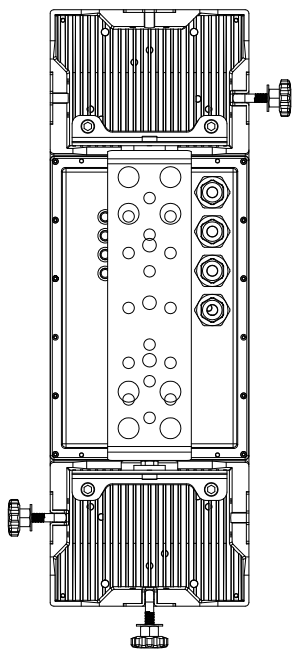

DESCRIPTION	ORDERING CODE
Illumipanel 18x3 IP Optic 15 RGB	13054002
Illumipanel 18x3 IP Optic 30 RGB	13054001

DATE: 4/15/09	DWG.# 13054000	REV# 0	PC# 1
ILLUMINARC Illumipanel 18x3 IP Optic RGB			