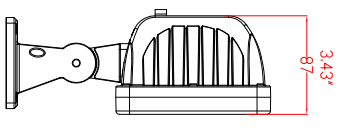

DESCRIPTION	ORDERING CODE
Illumipanel 28 IP Optic 15 R/G/B	13028002
Illumipanel 28 IP Optic 30 R/G/B	13028001

DATE: 4/15/09	DWG.# 13028000	REV# 0	PG# 1
<b>ILUMINARC</b>			
Illumipanel 28 IP Optic RGB			