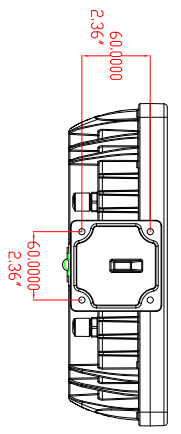

DESCRIPTION	ORDERING CODE
Illumipanel 28 IP Optic 15 R/G/B	13028002
Illumipanel 28 IP Optic 30 R/G/B	13028001

DATE: 4/15/09	DWG.# 13028000	REV# 0	PG# 1
<b>ILUMINARC</b>			
Illumipanel 28 IP Optic RGB			