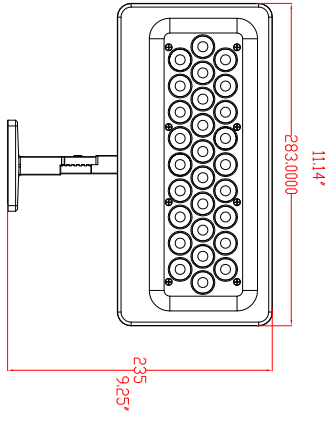

DESCRIPTION	ORDERING CODE
Illumipanel 28 IP Optic 15 R/G/B	13028002
Illumipanel 28 IP Optic 30 R/G/B	13028001

DATE: 4/15/09	DWG.# 13028000	REV# 0	PG# 1
<b>ILUMINARC</b>			
Illumipanel 28 IP Optic RGB			