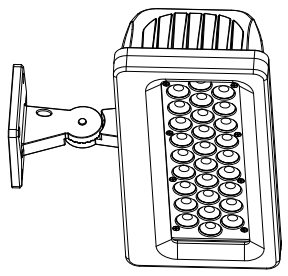

DESCRIPTION	ORDERING CODE
Illumipanel 28 IP Optic 15 R/G/B	13028002
Illumipanel 28 IP Optic 30 R/G/B	13028001

DATE: 4/15/09	DWG.# 13028000	REV# 0	PG# 1
<b>ILUMINARC</b>			
Illumipanel 28 IP Optic RGB			