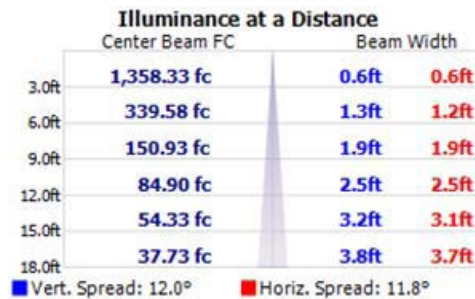

# Iluminarc 28 IP Optic 15 RGB

Item Number: 13028002

ILUMINARC®

Filename: Iluminarc 28IP Optic 15RGB-  
RGB\_IESNA2002  
 Manufacturer: ILUMINARC  
 Luminaire: ILUMIPANEL 28IP OPTIC RGB 15 DEGREE  
 Luminaire Cat: 13028002  
 Lamp: 10 RED, 9 GREEN, 9 BLUE  
 Lamp Output: 1 lamp(s), rated Lumens/lamp: 1100  
 Max Candela: 12,561.1 at Horizontal: 0, Vertical: 5  
 Input Wattage: 37.8  
 Luminous Opening: Point  
 Test: 2009430RGB  
 Test Lab: Iluminarc R&D Optics Laboratory  
 Photometry : Type B  
 CIE Class: Direct  
 Cutoff Class: Full Cutoff

Flood Summary				
	Efficiency	Lumens	Horizontal Spread	Vertical Spread
Field (10%):	57.3%	630.7	25	24.3
Beam (50%):	18.5%	203.8	11.8	12
Total:	76.5%	841.9		

Photometrics Pro 1.3.2 copyright 2003-2008 by jSolutions, Inc.  
 Reported data calculated from manufacturer's data file, based on IES recommended methods.