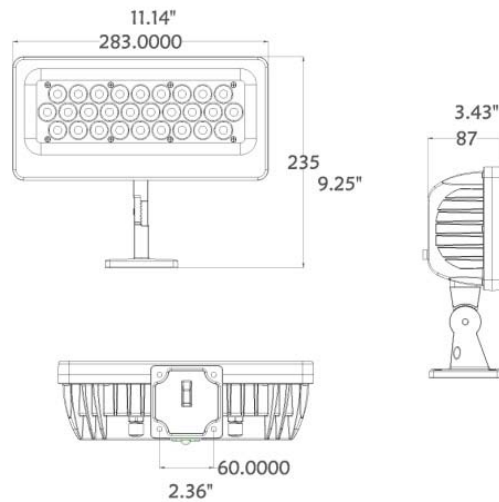

## SPECIFICATION

- 3, 4, or 7 channel DMX-512 LED wash light
- Blackout/static/dimmer/strobe/pulse
- IP67
- High power 1 W (350mA) LEDs
- Adjustable base

### Physical

Length: 11.14 in (283 mm)  
Width: 3.4 in (87 mm)  
Height: 9.3 in (235 mm)  
Weight: 6.5 lbs (3 kg)

# Illumipanel 28 IP Optic 15 RGB

Item Number: 13028002

ILUMINARC®

<b>Construction</b>	Color: Gray powder coat, custom colors available Housing: Cast aluminum Lens cover: Impact resistant glass Protection rating: IP67
<b>Control</b>	Operating modes: 3 channel: red, green, blue 4 channel: dimmer, red, green, blue 7 channel: dimmer, red, green, blue, color macros, strobe, dimming speed  Control protocol: USITT DMX 512 Addresser: Ilumicode (item# 44444001)
<b>Installation</b>	Orientation: Any Minimum distance to illuminated surface: 4 in (92 mm)
<b>Connections</b>	Power cable length: 118 in (3,000 mm) Power cable entry: IP67 stainless steel gland nut Data cable length: 118 in (3,000 mm) Data cable entry: IP67 stainless steel gland nut
<b>Electrical</b>	AC power: 100 ~ 240 V, 50/60 Hz Power supply: Internal, auto-ranging, multi-voltage
<b>Power and current</b>	120 V, 60 Hz: 37.8 W, .5 A operating, .3 A inrush 230 V, 50 Hz: 36 W, .4 A operating, .4 A inrush
<b>Thermal</b>	Cooling: Convection Maximum ambient temperature (Ta max): 40° C (104° F)
<b>Approvals</b>	 The logo consists of a circular emblem with 'ETL' in the center, surrounded by 'INTERNETL' at the top and 'LISTED' at the bottom. To the right of the emblem, the text reads: 'CONFORMS TO UL STD. 1573' and 'CERTIFIED TO CSA STD. C22.2 No. 199'. 3144482
<b>Included items</b>	Illumipanel 28 IP OPTIC RGB Warranty Card User Manual