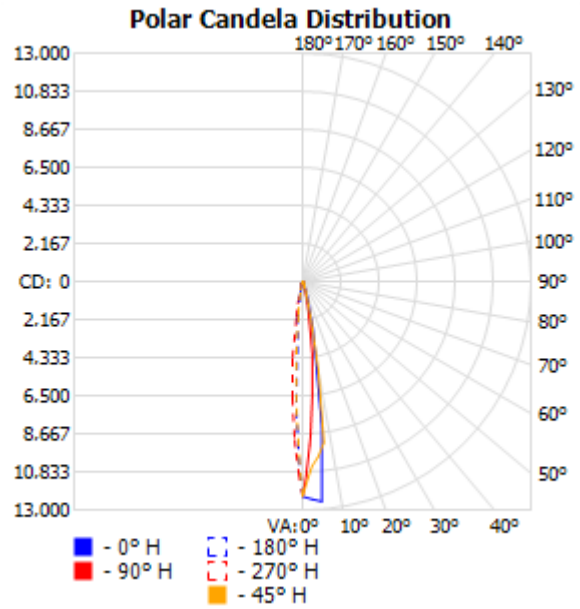

### Physical

Length: 11.14 in (283 mm)  
Width: 3.4 in (87 mm)  
Height: 9.3 in (235 mm)  
Weight: 6.5 lbs (3 kg)

# Iluminarc 28 IP Optic 15 RGB

Item Number: 13028002

ILUMINARC®

Filename: Iluminarc 28IP Optic 15RGB-  
RGB\_IESNA2002  
 Manufacturer: ILUMINARC  
 Luminaire: ILUMIPANEL 28IP OPTIC RGB 15 DEGREE  
 Luminaire Cat: 13028002  
 Lamp: 10 RED, 9 GREEN, 9 BLUE  
 Lamp Output: 1 lamp(s), rated Lumens/lamp: 1100  
 Max Candela: 12,561.1 at Horizontal: 0, Vertical: 5  
 Input Wattage: 37.8  
 Luminous Opening: Point  
 Test: 2009430RGB  
 Test Lab: Iluminarc R&D Optics Laboratory  
 Photometry : Type B  
 CIE Class: Direct  
 Cutoff Class: Full Cutoff

Flood Summary				
	Efficiency	Lumens	Horizontal Spread	Vertical Spread
Field (10%):	57.3%	630.7	25	24.3
Beam (50%):	18.5%	203.8	11.8	12
Total:	76.5%	841.9		

Photometrics Pro 1.3.2 copyright 2003-2008 by jSolutions, Inc.  
 Reported data calculated from manufacturer's data file, based on IES recommended methods.