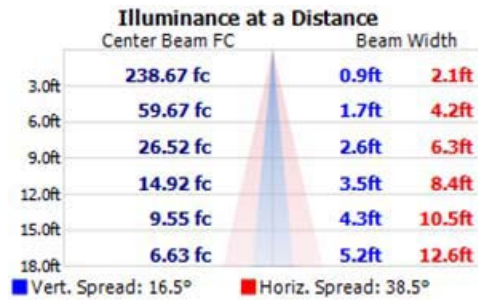

Length: 11.14 in (283 mm)
 Width: 3.4 in (87 mm)
 Height: 9.3 in (235 mm)
 Weight: 6.5 lbs (3 kg)

Optics

Light source: 28 x 1 W 350 mA (10 cool white, 18 warm white) LEDs
 Minimum LED lifetime: 50,000 hrs based on manufacturer's specifications

Job Name: _____

Cat. Number: _____

Notes:

Ilumipanel 28 IP Optic 25 x 6 VW

Item Number: 13028005

ILUMINARC®

Filename: **Ilumipanel 28 IP Optic 25x6 VW 100% ALL**
 Manufacturer: ILUMINARC
 Luminaire: Ilumipanel 28 IP Optic 25x6 VW
 Lamp: 18 Warm White, 10 Cool White
 Lamp Output: 1 lamp(s), rated Lumens/lamp: 2060
 Max Candela: 2,885.2 at Horizontal: 0, Vertical: 5
 Input Wattage: 34.3
 Luminous Opening: Point
 Test: 2009 ALL
 Test Lab: Iluminarc R & D Optics Laboratory
 Photometry : Type B
 CIE Class: Direct
 Cutoff Class: Full Cutoff
 Filename: **Ilumipanel 28 IP Optic 25x6 VW 100% ALL**

Flood Summary

| | Efficiency | Lumens | Horizontal Spread | Vertical Spread |
|--------------|------------|--------|-------------------|-----------------|
| Field (10%): | 29.9% | 615.7 | 63.9 | 39.9 |
| Beam (50%): | 15.9% | 327.4 | 38.5 | 16.5 |
| Total: | 38.8% | 800.1 | | |