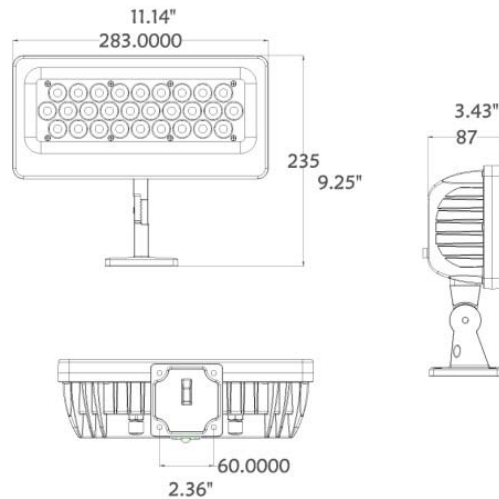

Illumipanel 28 IP Optic 25 x 6 WW
 Item Number: 13028005

ILUMINARC®

SPECIFICATION

- Variable white (2,800 K ~ 7,000 K) DMX-512 LED wash light
- IP67
- High power 1 W (350mA) LEDs
- Adjustable base

Physical

Length: 11.14 in (283 mm)
 Width: 3.4 in (87 mm)
 Height: 9.3 in (235 mm)
 Weight: 6.5 lbs (3 kg)

Optics

Light source: 28 x 1 W 350 mA (10 cool white, 18 warm white) LEDs
 Minimum LED lifetime: 50,000 hrs based on manufacturer's specifications

JOB INFORMATION Type: _____

Job Name: _____

Cat. Number: _____

Notes:

Illumipanel 28 IP Optic 25 x 6 VW

Item Number: 13028005

ILUMINARC®

| | |
|--------------------------|--|
| Construction | Color: Gray powder coat, custom colors available Housing: Cast aluminum Lens cover: Impact resistant glass Protection rating: IP67 |
| Control | Operating modes: Determined by personality chosen on the Ilumicode Control protocol: USITT DMX 512 Addresser: Ilumicode (item# 44444001) |
| Installation | Orientation: Any Minimum distance to illuminated surface: 4 in (92 mm) |
| Connections | Power cable length: 118 in (3,000 mm) Power cable entry: IP67 stainless steel gland nut Data cable length: 118 in (3,000 mm) Data cable entry: IP67 stainless steel gland nut |
| Electrical | AC power: 100 ~ 240 V, 50/60 Hz Power supply: Internal, auto-ranging, multi-voltage |
| Power and current | 120 V, 60 Hz: 37.8 W, .5 A operating, .3 A inrush 230 V, 50 Hz: 36 W, .4 A operating, .4 A inrush |
| Thermal | Cooling: Convection Maximum ambient temperature (Ta max): 40° C (104° F) |