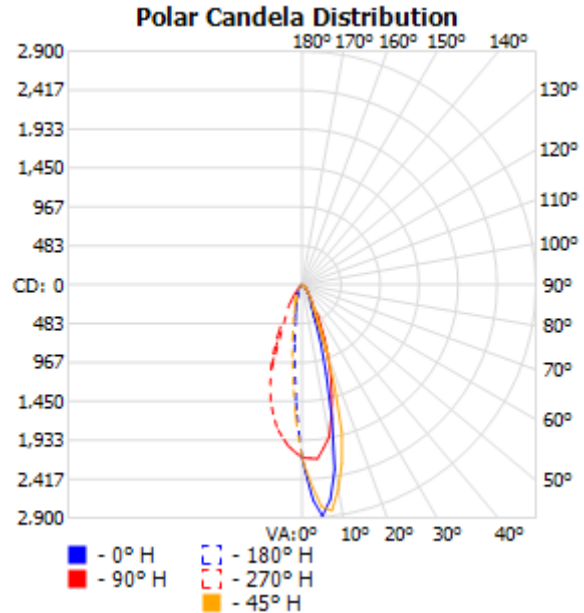

Length: 11.14 in (283 mm)
 Width: 3.4 in (87 mm)
 Height: 9.3 in (235 mm)
 Weight: 6.5 lbs (3 kg)

Optics

Light source: 28 x 1 W 350 mA (10 cool white, 18 warm white) LEDs
 Minimum LED lifetime: 50,000 hrs based on manufacturer's specifications

Job Name: _____

Cat. Number: _____

Notes:

Ilumipanel 28 IP Optic 25 x 6 VW

Item Number: 13028005

ILUMINARC®

Filename: **Ilumipanel 28 IP Optic 25x6 VW 100% ALL**
 Manufacturer: ILUMINARC
 Luminaire: Ilumipanel 28 IP Optic 25x6 VW
 Lamp: 18 Warm White, 10 Cool White
 Lamp Output: 1 lamp(s), rated Lumens/lamp: 2060
 Max Candela: 2,885.2 at Horizontal: 0, Vertical: 5
 Input Wattage: 34.3
 Luminous Opening: Point
 Test: 2009 ALL
 Test Lab: Iluminarc R & D Optics Laboratory
 Photometry : Type B
 CIE Class: Direct
 Cutoff Class: Full Cutoff
 Filename: **Ilumipanel 28 IP Optic 25x6 VW 100% ALL**

Flood Summary

| | Efficiency | Lumens | Horizontal Spread | Vertical Spread |
|--------------|------------|--------|-------------------|-----------------|
| Field (10%): | 29.9% | 615.7 | 63.9 | 39.9 |
| Beam (50%): | 15.9% | 327.4 | 38.5 | 16.5 |
| Total: | 38.8% | 800.1 | | |