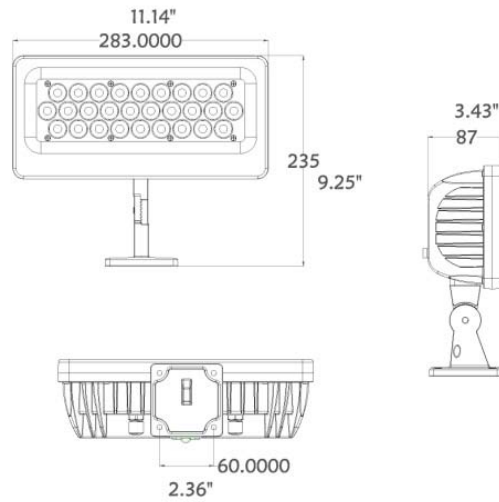

Illumipanel 28 IP Optic 30 WW
Item Number: 13028003

ILUMINARC®

SPECIFICATION

- Variable white (2,800 K ~ 7,000 K) DMX-512 LED wash light
- IP67
- High power 1 W (350mA) LEDs
- Adjustable base

Physical

Length: 11.14 in (283 mm)
Width: 3.4 in (87 mm)
Height: 9.3 in (235 mm)
Weight: 6.5 lbs (3 kg)

Optics

Light source: 28 x 1 W 350 mA (10 cool white, 18 warm white) LEDs
Minimum LED lifetime: 50,000 hrs based on manufacturer's specifications

JOB INFORMATION Type: _____

Job Name: _____

Cat. Number: _____

Notes:

Illumipanel 28 IP Optic 30 VW

Item Number: 13028003

ILUMINARC®

Construction	Color: Gray powder coat, custom colors available Housing: Cast aluminum Lens cover: Impact resistant glass Protection rating: IP67
Control	Operating modes: Determined by personality chosen on the Ilumicode Control protocol: USITT DMX 512 Addresser: Ilumicode (item# 44444001)
Installation	Orientation: Any Minimum distance to illuminated surface: 4 in (92 mm)
Connections	Power cable length: 118 in (3,000 mm) Power cable entry: IP67 stainless steel gland nut Data cable length: 118 in (3,000 mm) Data cable entry: IP67 stainless steel gland nut
Electrical	AC power: 100 ~ 240 V, 50/60 Hz Power supply: Internal, auto-ranging, multi-voltage
Power and current	120 V, 60 Hz: 37.8 W, .5 A operating, .3 A inrush 230 V, 50 Hz: 36 W, .4 A operating, .4 A inrush
Thermal	Cooling: Convection Maximum ambient temperature (Ta max): 40° C (104° F)

Notes:

Ilumipanel 28 IP Optic 30 VW

Item Number: 13028003

ILUMINARC®

Filename: Ilumipanel 28 IP Optic 30 VW 100% ALL
 Manufacturer: ILUMINARC
 Luminaire: Ilumipanel 28 IP Optic 30 VW
 Lamp: 18 Warm White, 10 Cool White
 Lamp Output: 1 lamp(s), rated Lumens/lamp: 2060
 Max Candela: 2,510.6 at Horizontal: 0, Vertical: 0
 Input Wattage: 36.8
 Luminous Opening: Point
 Test: 2009 ALL
 Test Lab: Iluminarc R & D Optics Laboratory
 Photometry : Type B
 CIE Class: Direct
 Cutoff Class: Full Cutoff
 Filename: Ilumipanel 28 IP Optic 30 VW 100% ALL