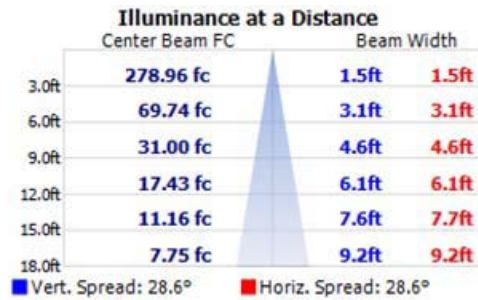

Illumipanel 28 IP Optic 30 WW
Item Number: 13028003

ILUMINARC®

SPECIFICATION

- Variable white (2,800 K ~ 7,000 K) DMX-512 LED wash light
- IP67
- High power 1 W (350mA) LEDs
- Adjustable base

Physical

Length: 11.14 in (283 mm)
Width: 3.4 in (87 mm)
Height: 9.3 in (235 mm)
Weight: 6.5 lbs (3 kg)

Optics

Light source: 28 x 1 W 350 mA (10 cool white, 18 warm white) LEDs
Minimum LED lifetime: 50,000 hrs based on manufacturer's specifications

JOB INFORMATION Type: _____

Job Name: _____

Cat. Number: _____

Notes:

Ilumipanel 28 IP Optic 30 VW

Item Number: 13028003

ILUMINARC®

Filename: Ilumipanel 28 IP Optic 30 VW 100% ALL
 Manufacturer: ILUMINARC
 Luminaire: Ilumipanel 28 IP Optic 30 VW
 Lamp: 18 Warm White, 10 Cool White
 Lamp Output: 1 lamp(s), rated Lumens/lamp: 2060
 Max Candela: 2,510.6 at Horizontal: 0, Vertical: 0
 Input Wattage: 36.8
 Luminous Opening: Point
 Test: 2009 ALL
 Test Lab: Iluminarc R & D Optics Laboratory
 Photometry : Type B
 CIE Class: Direct
 Cutoff Class: Full Cutoff
 Filename: Ilumipanel 28 IP Optic 30 VW 100% ALL

Flood Summary				
	Efficiency	Lumens	Horizontal Spread	Vertical Spread
Field (10%):	33.2%	684.3	56	57.6
Beam (50%):	16%	330.0	28.6	28.6
Total:	40.4%	832.0		

Photometrics Pro 1.3.2 copyright 2003-2008 by jSolutions, Inc.
 Reported data calculated from manufacturer's data file, based on IES recommended methods.