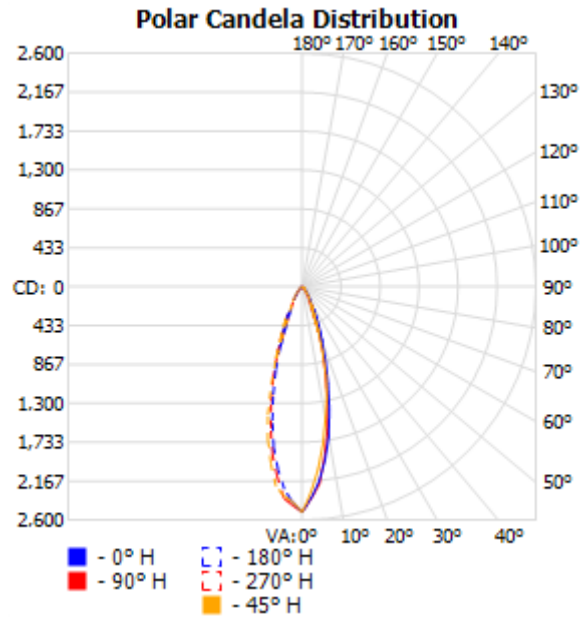

Illumipanel 28 IP Optic 30 WW
Item Number: 13028003

ILUMINARC®

SPECIFICATION

- Variable white (2,800 K ~ 7,000 K) DMX-512 LED wash light
- IP67
- High power 1 W (350mA) LEDs
- Adjustable base

Physical

Length: 11.14 in (283 mm)
Width: 3.4 in (87 mm)
Height: 9.3 in (235 mm)
Weight: 6.5 lbs (3 kg)

Notes:

Ilumipanel 28 IP Optic 30 VW

Item Number: 13028003

ILUMINARC®

Filename: Ilumipanel 28 IP Optic 30 VW 100% ALL
 Manufacturer: ILUMINARC
 Luminaire: Ilumipanel 28 IP Optic 30 VW
 Lamp: 18 Warm White, 10 Cool White
 Lamp Output: 1 lamp(s), rated Lumens/lamp: 2060
 Max Candela: 2,510.6 at Horizontal: 0, Vertical: 0
 Input Wattage: 36.8
 Luminous Opening: Point
 Test: 2009 ALL
 Test Lab: Iluminarc R & D Optics Laboratory
 Photometry : Type B
 CIE Class: Direct
 Cutoff Class: Full Cutoff
 Filename: Ilumipanel 28 IP Optic 30 VW 100% ALL

Flood Summary				
	Efficiency	Lumens	Horizontal Spread	Vertical Spread
Field (10%):	33.2%	684.3	56	57.6
Beam (50%):	16%	330.0	28.6	28.6
Total:	40.4%	832.0		

Photometrics Pro 1.3.2 copyright 2003-2008 by jSolutions, Inc.
 Reported data calculated from manufacturer's data file, based on IES recommended methods.