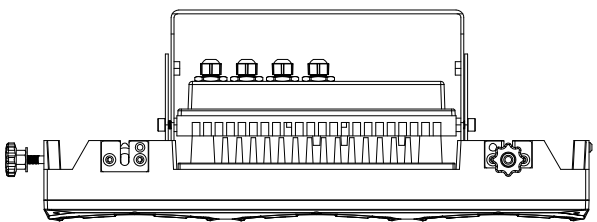

DESCRIPTION	ORDERING CODE
Illumipanel 36x3 IP Optic 15 RGB	13108002
Illumipanel 36x3 IP Optic 30 RGB	13108001

DATE: 4/15/09	DWG# 13108000	REV# 0	PG# 1
ILLUMINARC			
Illumipanel 36x3 IP Optic RGB			