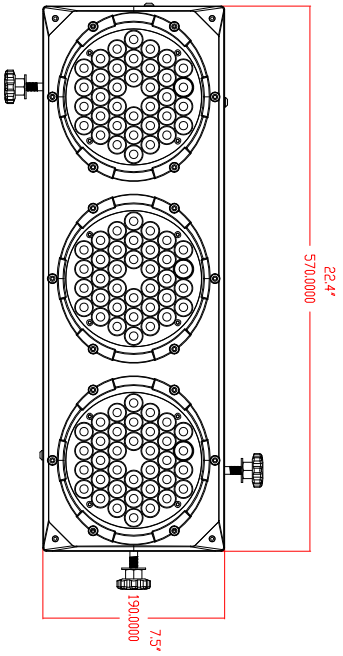

DESCRIPTION	ORDERING CODE
Illumipanel 36x3 IP Optic 15 RGB	13108002
Illumipanel 36x3 IP Optic 30 RGB	13108001

DATE: 4/15/09	DWG# 13108000	REV# 0	PG# 1
ILLUMINARC			
Illumipanel 36x3 IP Optic RGB			