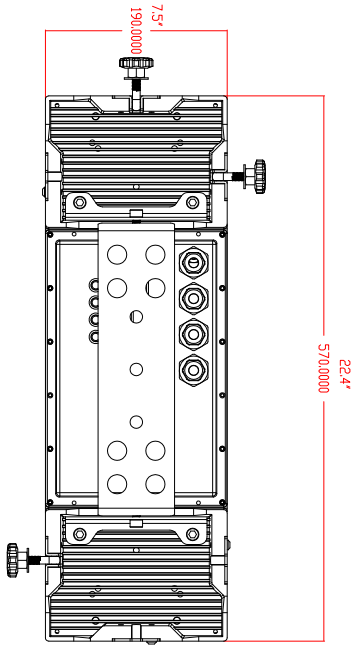

DESCRIPTION	ORDERING CODE
Illumipanel 36x3 IP Optic 15 RGB	13108002
Illumipanel 36x3 IP Optic 30 RGB	13108001

DATE: 4/15/09	DWG# 13108000	REV# 0	PG# 1
ILLUMINARC			
Illumipanel 36x3 IP Optic RGB			