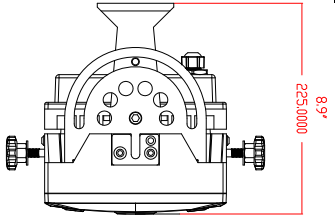

DESCRIPTION	ORDERING CODE
Illumipanel 36x3 IP Optic 15 RGB	13108002
Illumipanel 36x3 IP Optic 30 RGB	13108001

DATE: 4/15/09	DWG# 13108000	REV# 0	PG# 1
ILLUMINARC			
Illumipanel 36x3 IP Optic RGB			