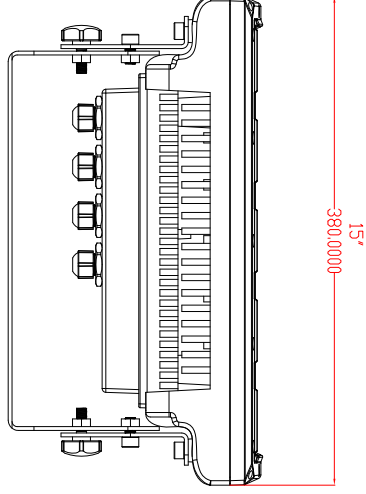

DESCRIPTION	ORDERING CODE
Illumipanel 48 IP Optic 15 RGBW	13048002
Illumipanel 48 IP Optic 30 RGBW	13048001

DATE: 4/15/09	DWG# 13048000	REV# 0	PG# 1
ILLUMINARC			
Illumipanel 48 IP Optic RGBW			