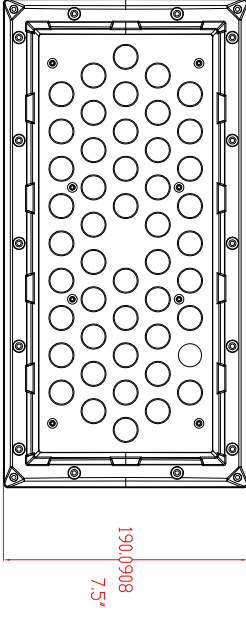

DESCRIPTION	ORDERING CODE
Illumipanel 48 IP Optic 15 RGBW	13048002
Illumipanel 48 IP Optic 30 RGBW	13048001

DATE: 4/15/09	DWG# 13048000	REV# 0	PG# 1
ILLUMINARC			
Illumipanel 48 IP Optic RGBW			