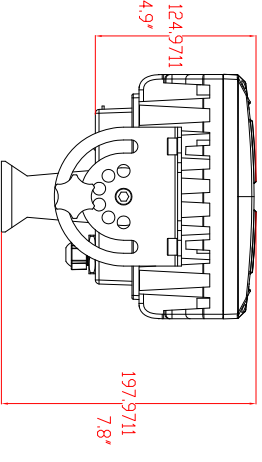

DESCRIPTION	ORDERING CODE
Illumipanel 48 IP Optic 15 RGBW	13048002
Illumipanel 48 IP Optic 30 RGBW	13048001

DATE: 4/15/09	DWG# 13048000	REV# 0	PG# 1
ILLUMINARC			
Illumipanel 48 IP Optic RGBW			