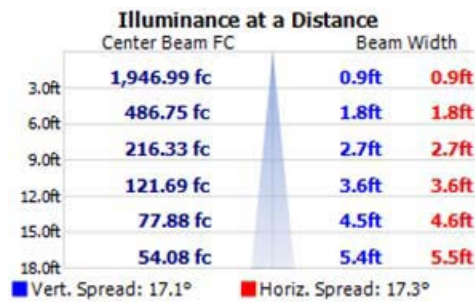

Photometrics Pro 1.3.2 copyright 2003-2008 by jSolutions, Inc.
Reported data calculated from manufacturer's data file, based on IES recommended methods.

JOB INFORMATION Type: _____

Job Name: _____

Cat. Number: _____

Notes: