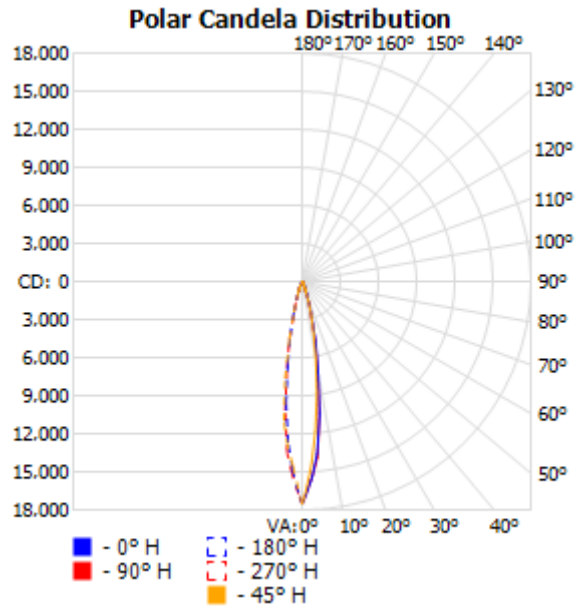

Illumipanel 48 IP Optic 15 VW

Item Number: 13048006

ILUMINARC®

Filename: Illumipanel 48 IP Optic 15 VW 100% ALL
Manufacturer: ILUMINARC
Luminaire: Illumipanel 48 IP Optic 15 VW
Lamp: 34 Warm White, 14 Cool White
Lamp Output: 1 lamp(s), rated Lumens/lamp: 3500
Max Candela: 17,522.9 at Horizontal: 0, Vertical: 0
Input Wattage: 111.3
Luminous Opening: Point
Test: 2009 ALL
Test Lab: Illuminarc R & D Optics Laboratory
Photometry : Type B
CIE Class: Direct
Cutoff Class: Full Cutoff
Filename: Illumipanel 48 IP Optic 15 VW 100% ALL

Flood Summary				
	Efficiency	Lumens	Horizontal Spread	Vertical Spread
Field (10%):	48.3%	1,690.1	34.4	34.5
Beam (50%):	24.2%	847.3	17.3	17.1
Total:	62.5%	2,186.0