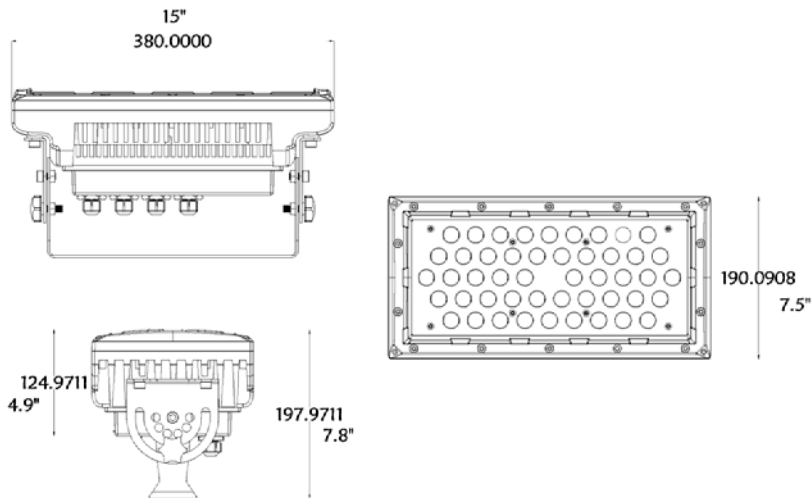

Physical

Length: 15 in (380 mm)
 Width: 7.5 in (190 mm)
 Height: 7.8 in (198 mm)
 Weight: 9.5 lbs (4.3 kg)

Optics

Light source: 48 x 600 mA (34 warm white, 14 cool white) LEDs
 Minimum LED lifetime: 50,000 hrs based on manufacturer's specifications