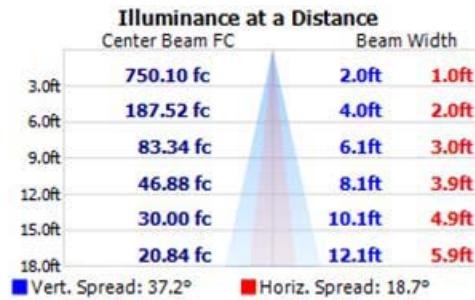

Photometrics Pro 1.3.2 copyright 2003-2008 by jSolutions, Inc.
Reported data calculated from manufacturer's data file, based on IES recommended methods.

JOB INFORMATION Type: _____

Job Name: _____

Cat. Number: _____

Notes: