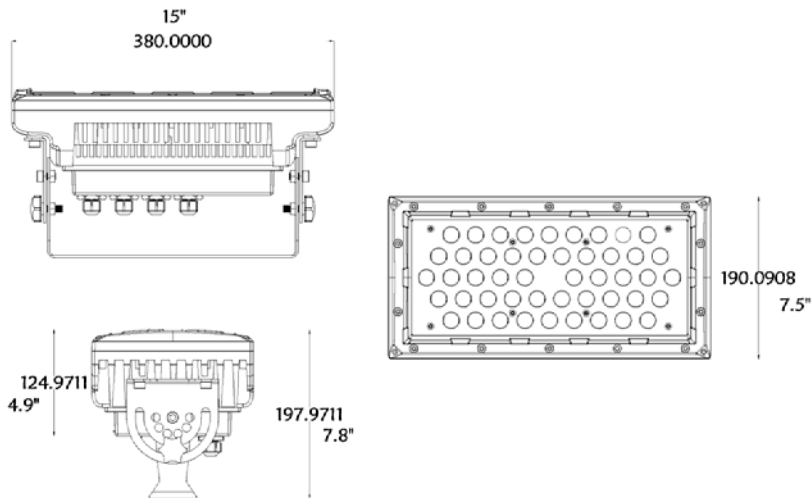

### Physical

Length: 15 in (380 mm)  
 Width: 7.5 in (190 mm)  
 Height: 7.8 in (198 mm)  
 Weight: 9.5 lbs (4.3 kg)

# Ilumipanel 48 IP Optic 25 x 6 VW

Item Number: 13048007

ILUMINARC®

<b>Construction</b>	Color: UV resistant gray powder coat, custom colors available Housing: Cast aluminum Lens cover: Tempered glass Protection rating: IP66
<b>Control</b>	Operating modes: 2 channel: cool white, warm white control 3 channel: cool white, warm white, dimmer 2 channel: master dimmer, color temp macros 6 channel: master dimmer, cool white, warm white, color temp macros, strobe, and ID addressing  Stand alone: Color temperature mixing with or without DMX controller Recall custom programs via master/slave or DMX Control protocol: USITT DMX 512
<b>Installation</b>	Orientation: Any Minimum distance to illuminated surface: 4 in (92 mm)
<b>Connections</b>	Power cable entry: IP66 stainless steel cable gland Power cable: Power in: 21.5 in (546 mm), power out: 20 in (508 mm) Data cable entry: IP66 stainless steel cable gland Data cable: Data in: 22 in (559 mm), data out: 18 in (470 mm)
<b>Electrical</b>	AC power: 100 ~ 240 V, 50/60 Hz Power supply: Internal, auto-ranging, multi-voltage
<b>Power and Current</b>	120 V, 60 Hz: 103.8 W, .9 A operating, 1 A inrush 230 V, 50 Hz: 100 W, .4 A operating, .6 A inrush
<b>Power Linking</b>	120 V: 10 units max 230 V: 20 units max
<b>Thermal</b>	Cooling: Convection Maximum ambient temperature (Ta max): 40° C (104° F)
<b>Approvals</b>	 <p>CONFORMS TO UL STD. 1973 CERTIFIED TO CSA STD. C22.2 No. 186 3144482</p>
<b>Included items</b>	ILUMIPANEL 48 IP VW Power cable with plug: 65 in (1,651 mm) IP66 power extension cable: 103 in (2,604 mm) IP66 signal extension cable: 103 in (2,604 mm) DMX input cable: 6.5 in (165 mm) DMX output cable: 6.5 in (165 mm) 7.5 in gel frame (max thickness 4 mm) Warranty Card User Manual
<b>Accessories</b>	16.4 ft (5 m) power extension cable 16.4 ft (5 m) signal extension cable