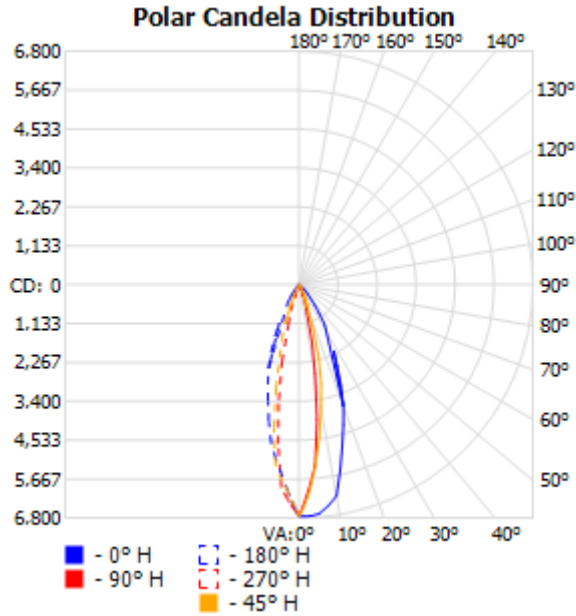

Ilumipanel 48 IP Optic 25 x 6 VW

Item Number: 13048007

ILUMINARC®

Filename: Ilumipanel 48 IP Optic 25x6 VW 100% ALL
Manufacturer: ILUMINARC
Luminaire: Ilumipanel 48 IP 25x6 VW
Lamp: 34 Warm White, 14 Cool White
Lamp Output: 1 lamp(s), rated Lumens/lamp: 3500
Max Candela: 6,750.9 at Horizontal: 0, Vertical: 0
Input Wattage: 111.5
Luminous Opening: Point
Test: 2009 ALL
Test Lab: Iluminarc R & D Optics Laboratory
Photometry : Type B
CIE Class: Direct
Cutoff Class: Full Cutoff
Filename: Ilumipanel 48 IP Optic 25x6 VW 100% ALL

Flood Summary				
	Efficiency	Lumens	Horizontal Spread	Vertical Spread
Field (10%):	42.6%	1,489.8	35	70.1
Beam (50%):	23%	804.0	18.7	37.2
Total:	50.1%	1,754.3