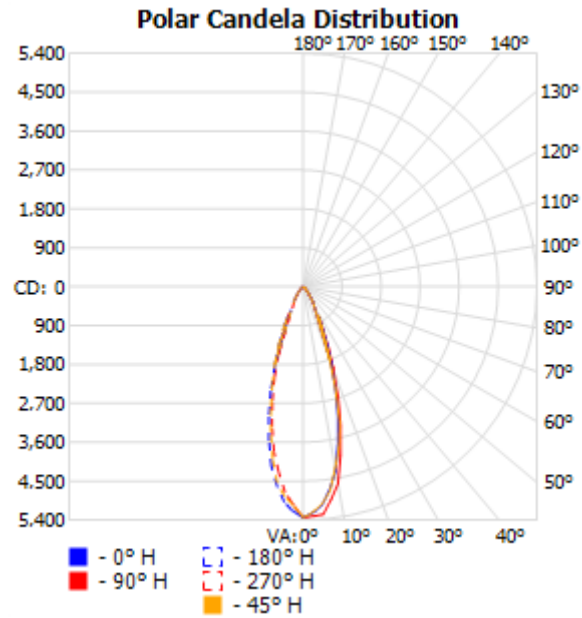

Illumipanel 48 IP Optic 30 VW

Item Number: 13048005

ILUMINARC®

Filename: Illumipanel 48 IP Optic 30 VW 100% ALL
Manufacturer: ILUMINARC
Luminaire: Illumipanel 48 IP Optic 30 VW
Lamp: 34 Warm White, 14 Cool White
Lamp Output: 1 lamp(s), rated Lumens/lamp: 3500
Max Candela: 5,339.4 at Horizontal: 0, Vertical: 0
Input Wattage: 111.8
Luminous Opening: Point
Test: 2009 ALL
Test Lab: Illuminarc R & D Optics Laboratory
Photometry : Type B
CIE Class: Direct
Cutoff Class: Full Cutoff
Filename: Illumipanel 48 IP Optic 30 VW 100% ALL

Flood Summary				
	Efficiency	Lumens	Horizontal Spread	Vertical Spread
Field (10%):	50.4%	1,765.0	59.3	60.6
Beam (50%):	27.7%	968.8	32.9	33.4
Total:	58.9%	2,061.4