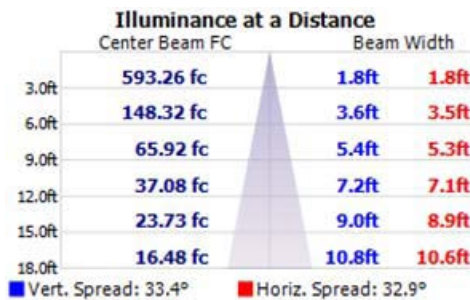

Photometrics Pro 1.3.2 copyright 2003-2008 by jSolutions, Inc.
Reported data calculated from manufacturer's data file, based on IES recommended methods.

JOB INFORMATION Type: _____

Job Name: _____

Cat. Number: _____

Notes: