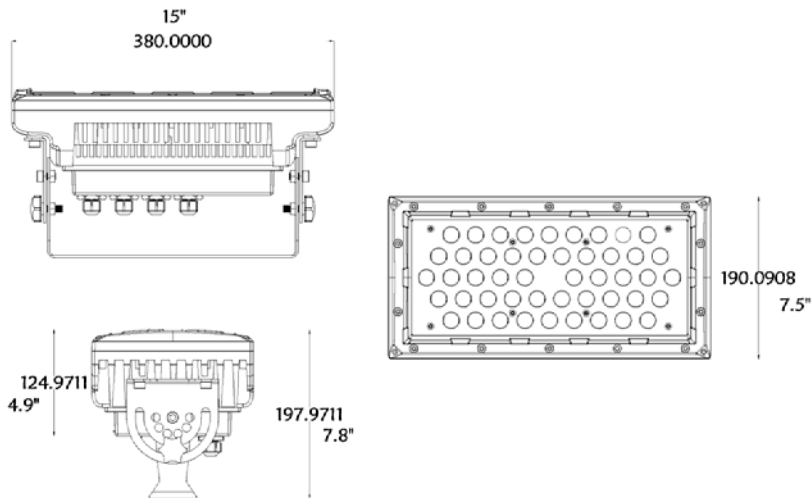

Physical

Length: 15 in (380 mm)
Width: 7.5 in (190 mm)
Height: 7.8 in (198 mm)
Weight: 9.5 lbs (4.3 kg)

Optics

Light source: 48 x 600 mA (34 warm white, 14 cool white) LEDs
Minimum LED lifetime: 50,000 hrs based on manufacturer's specifications