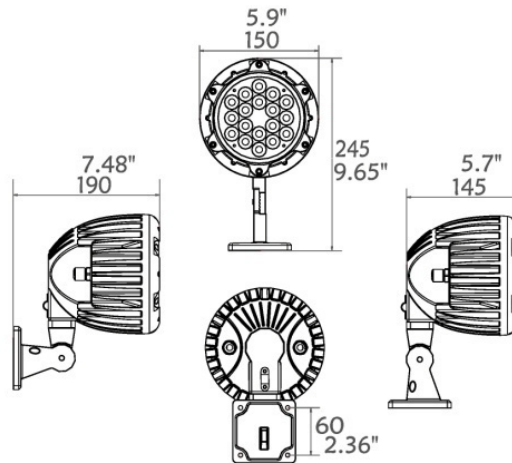

## SPECIFICATION

- Variable white (2,800 K ~ 7,000 K) DMX-512 LED wash light
- IP67
- High power 1 W (350 mA) LEDs
- Adjustable base

### Physical

Length: 5.7 in (145 mm)  
Width: 5.9 in (150 mm)  
Height: 9.7 in (245 mm)  
Weight: 6 lbs (2.6 kg)

# Ilumipod 18 IP Optic 30 VW

Item Number: 11018010

ILUMINARC®

<b>Construction</b>	Color: UV resistant gray powder coat, custom colors available Housing: Cast aluminum Lens cover: Impact resistant glass Protection rating: IP67
<b>Control</b>	Operating modes: Determined by personality chosen on the Ilumicode Control protocol: USITT DMX 512 Addresser: Ilumicode (item# 44444001)
<b>Installation</b>	Orientation: Any Minimum distance to illuminated surface: 4 in (92 mm)
<b>Connections</b>	Power cable length: 118 in (3,000 mm) Power cable entry: IP67 stainless steel gland nut Data cable length: 118 in (3,000 mm) Data cable entry: IP67 stainless steel gland nut
<b>Electrical</b>	AC power: 100 ~ 240 V, 50/60 Hz Power supply: Internal, auto-ranging, multi-voltage
<b>Power and current</b>	120 V, 60 Hz: 30 W, .4 A operating, .8 A inrush 230 V, 50 Hz: 30 W, .4 A operating, .6 A inrush
<b>Thermal</b>	Cooling: Convection Maximum ambient temperature (Ta max): 40° C (104° F)

## Item Number: 11018010

ILUMINARC®

**Filename: Ilumipod 18 IP Optic 30 VW 100% ALL**  
 Manufacturer: ILUMINARC  
 Luminaire: Ilumipod 18 IP Optic 30 VW  
 Lamp: 12 Warm White, 6 Cool White  
 Lamp Output: 1 lamp(s), rated Lumens/lamp: 1380  
 Max Candela: 1,237.1 at Horizontal: 90, Vertical: 5  
 Input Wattage: 26.9  
 Luminous Opening: Point  
 Test: 2009 ALL  
 Test Lab: Iluminarc R & D Optics Laboratory  
 Photometry : Type B  
 CIE Class: Direct  
 Cutoff Class: Full Cutoff  
**Filename: Ilumipod 18 IP Optic 30 VW 100% ALL**