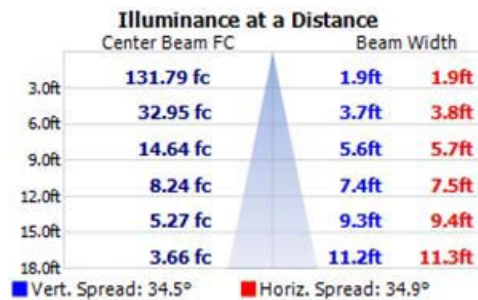

## Item Number: 11018010

ILUMINARC®

**Filename: Ilumipod 18 IP Optic 30 VW 100% ALL**  
 Manufacturer: ILUMINARC  
 Luminaire: Ilumipod 18 IP Optic 30 VW  
 Lamp: 12 Warm White, 6 Cool White  
 Lamp Output: 1 lamp(s), rated Lumens/lamp: 1380  
 Max Candela: 1,237.1 at Horizontal: 90, Vertical: 5  
 Input Wattage: 26.9  
 Luminous Opening: Point  
 Test: 2009 ALL  
 Test Lab: Iluminarc R & D Optics Laboratory  
 Photometry : Type B  
 CIE Class: Direct  
 Cutoff Class: Full Cutoff  
**Filename: Ilumipod 18 IP Optic 30 VW 100% ALL**

**Flood Summary**

	Efficiency	Lumens	Horizontal Spread	Vertical Spread
Field (10%):	31.8%	438.4	61.8	61.5
Beam (50%):	18.6%	257.1	34.9	34.5
Total:	36.6%	505.3		

Photometrics Pro 1.3.2 copyright 2003-2008 by jSolutions, Inc.  
 Reported data calculated from manufacturer's data file, based on IES recommended methods.