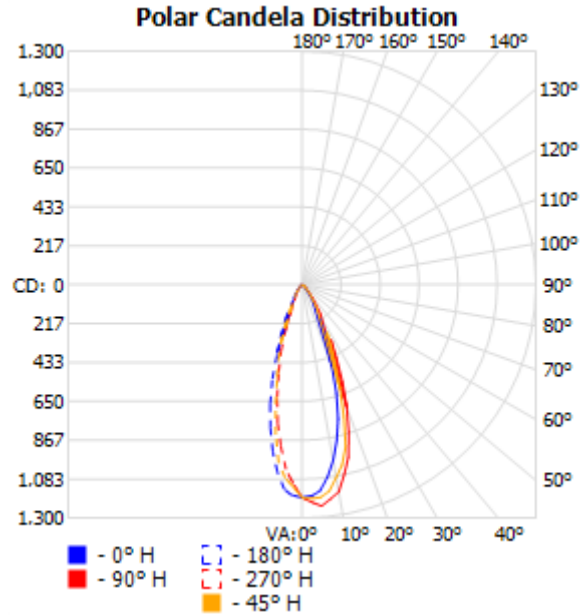

### Physical

Length: 5.7 in (145 mm)  
Width: 5.9 in (150 mm)  
Height: 9.7 in (245 mm)  
Weight: 6 lbs (2.6 kg)

### Optics

Light source: 18 x 1 W 350 mA (6 cool white, 12 warm white) LEDs  
Minimum LED lifetime: 50,000 hrs based on manufacturer's specifications

*JOB INFORMATION* Type: \_\_\_\_\_

Job Name: \_\_\_\_\_

## Item Number: 11018010

ILUMINARC®

**Filename: Ilumipod 18 IP Optic 30 VW 100% ALL**  
 Manufacturer: ILUMINARC  
 Luminaire: Ilumipod 18 IP Optic 30 VW  
 Lamp: 12 Warm White, 6 Cool White  
 Lamp Output: 1 lamp(s), rated Lumens/lamp: 1380  
 Max Candela: 1,237.1 at Horizontal: 90, Vertical: 5  
 Input Wattage: 26.9  
 Luminous Opening: Point  
 Test: 2009 ALL  
 Test Lab: Iluminarc R & D Optics Laboratory  
 Photometry : Type B  
 CIE Class: Direct  
 Cutoff Class: Full Cutoff  
**Filename: Ilumipod 18 IP Optic 30 VW 100% ALL**