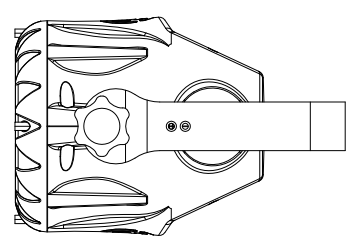

DESCRIPTION	ORDERING CODE
Illumipod 18 Optic 15 RGB	11018002
Illumipod 18 Optic 30 RGB	11018003

DATE: 4/15/09	DWG# 11018000	REV# 0	PG# 1
ILUMINARC Illumipod 18 Optic RGB			