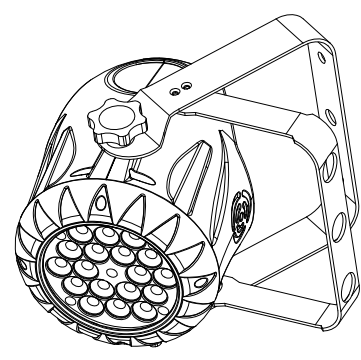

DESCRIPTION	ORDERING CODE
Illumipod 18 Optic 15 RGB	11018002
Illumipod 18 Optic 30 RGB	11018003

DATE: 4/15/09	DWG# 11018000	REV# 0	PG# 1
ILUMINARC Illumipod 18 Optic RGB			