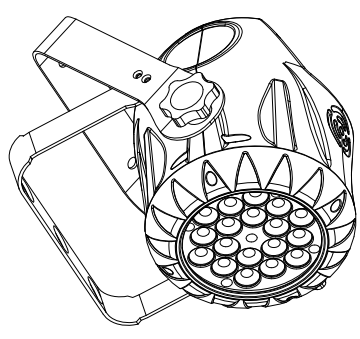

DESCRIPTION	ORDERING CODE
Illumipod 18 Optic 15 RGB	11018002
Illumipod 18 Optic 30 RGB	11018003

DATE: 4/15/09	DWG# 11018000	REV# 0	PG# 1
ILUMINARC Illumipod 18 Optic RGB			