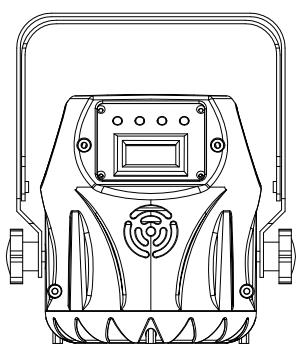

DESCRIPTION	ORDERING CODE
Illumipod 18 Optic 15 RGB	11018002
Illumipod 18 Optic 30 RGB	11018003

DATE: 4/15/09	DWG# 11018000	REV# 0	PG# 1
ILUMINARC Illumipod 18 Optic RGB			