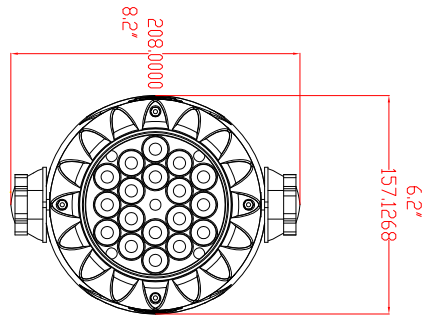

DESCRIPTION	ORDERING CODE
Illumipod 18 Optic 15 RGB	11018002
Illumipod 18 Optic 30 RGB	11018003

DATE: 4/15/09	DWG# 11018000	REV# 0	PG# 1
ILUMINARC Illumipod 18 Optic RGB			