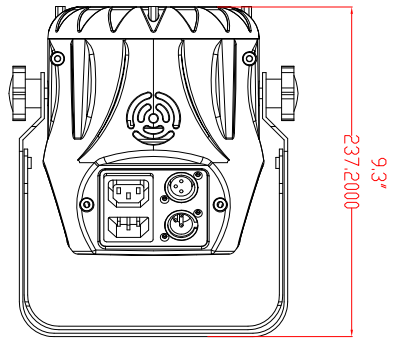

DESCRIPTION	ORDERING CODE
Illumipod 18 Optic 15 RGB	11018002
Illumipod 18 Optic 30 RGB	11018003

DATE: 4/15/09	DWG# 11018000	REV# 0	PG# 1
ILUMINARC Illumipod 18 Optic RGB			