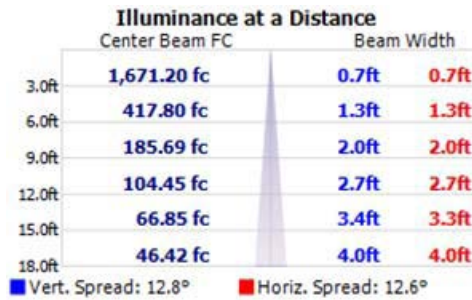

Photometrics Pro 1.3.2 copyright 2003-2008 by jSolutions, Inc.
Reported data calculated from manufacturer's data file, based on IES recommended methods.

JOB INFORMATION Type: _____

Job Name: _____

Cat. Number: _____

Notes: