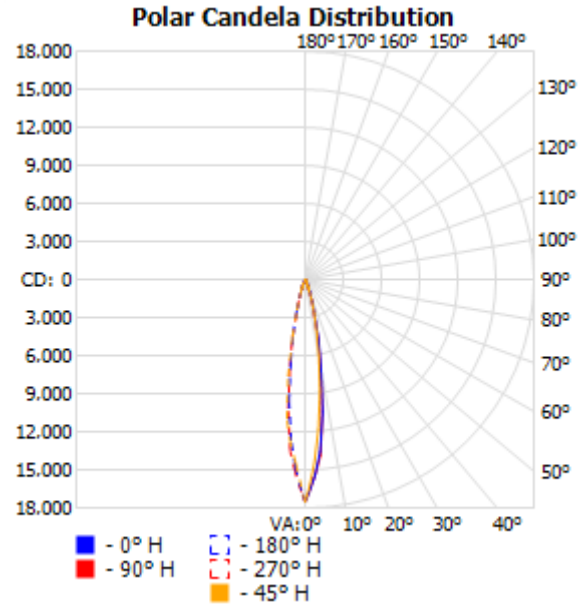

Ilumipod 48 IP Optic 15 VW white housing

Item Number: 11048009

ILUMINARC®

Filename: Ilumipod 48 IP Optic 30 VW 100% ALL
Filename: Ilumipanel 48 IP Optic 15 VW 100% ALL
Manufacturer: ILUMINARC
Luminaire: Ilumipanel 48 IP Optic 15 VW
Lamp: 34 Warm White, 14 Cool White
Lamp Output: 1 lamp(s), rated Lumens/lamp: 3500
Max Candela: 17,522.9 at Horizontal: 0, Vertical: 0
Input Wattage: 111.3
Luminous Opening: Point
Test: 2009 ALL
Test Lab: Iluminarc R & D Optics Laboratory
Photometry : Type B
CIE Class: Direct

Flood Summary

	Efficiency	Lumens	Horizontal Spread	Vertical Spread
Field (10%):	48.3%	1,690.1	34.4	34.5
Beam (50%):	24.2%	847.3	17.3	17.1
Total:	62.5%	2,186.0