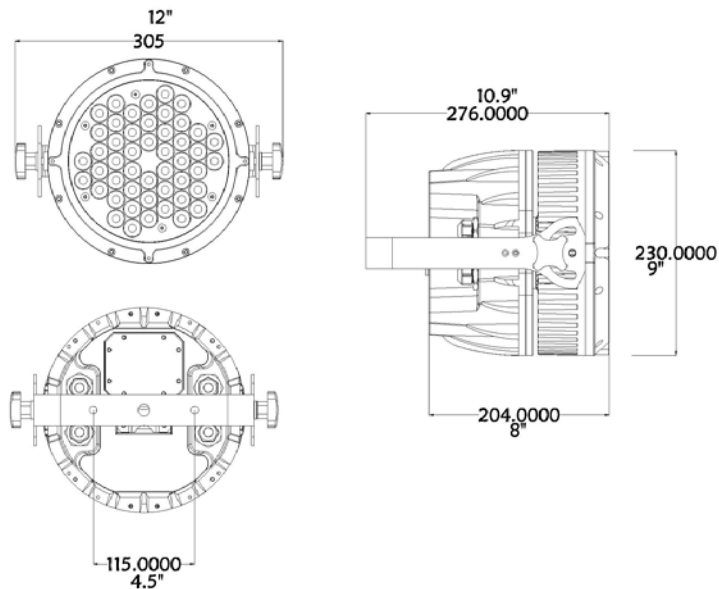

Physical

Length: 10.9 in (276 mm)
 Width: 12 in (305 mm) including tension knob on bracket
 Height: 9 in (230 mm)
 Weight: 20 lbs (49.1 kg)

Optics

Light source: 48 (12 1,000 mA cool white, 36 1,000 mA warm white) LEDs
 Minimum LED lifetime: 50,000 hrs based on manufacturer's specifications