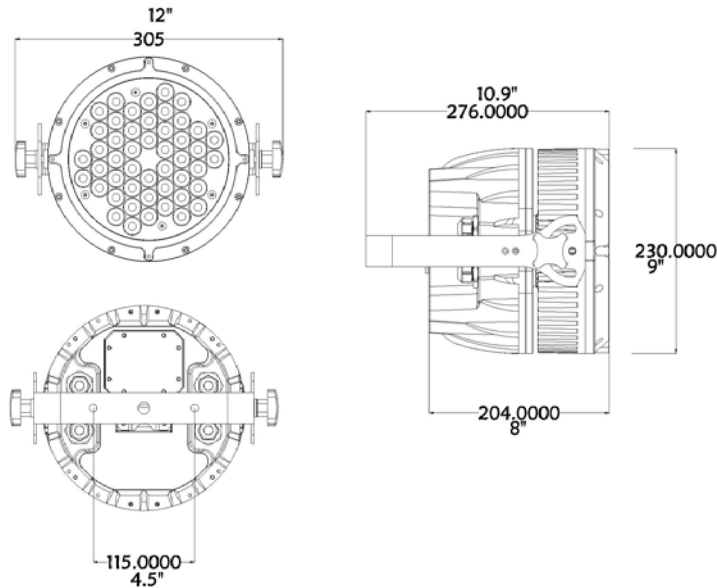

Physical

Length: 10.9 in (276 mm)
 Width: 12 in (305 mm) including tension knob on bracket
 Height: 9 in (230mm)
 Weight: 20 lbs (49.1 kg)

Optics

Light source: 48 x 1,000 mA warm white LEDs
 Minimum LED lifetime: 50,000 hrs based on manufacturer's specifications

JOB INFORMATION Type: _____

Job Name: _____

Cat. Number: _____

Notes:

Ilumipod 48 IP Optic 15 WW Black Housing

Item Number: 11048006

ILUMINARC®

Construction	Color: UV resistant black powder coat, custom colors available Housing: Cast aluminum Lens cover: Tempered glass Protection rating: IP66
Control	Operating modes: 1- channel: dimmer control 2- channel: dimmer, strobe Stand alone: output level mixing with or without DMX controller Recall custom programs via master/slave or DMX Control protocol: USITT DMX 512
Installation	Orientation: Any Minimum distance to illuminated surface: 4 in (92 mm)
Connections	Power cable entry: IP66 stainless steel cable gland Power cable: Power in: 21.5 in (546 mm), power out: 20 in (508 mm) Data cable entry: IP66 stainless steel cable gland Data cable: Data in: 22 in (559 mm), data out: 18 in (470 mm)
Electrical	AC power: 100 ~ 240 V, 50/60 Hz Power supply: Internal, auto-ranging, multi-voltage
Power and current	120 V, 60 Hz: 179.4 W, 1.43 A operating, .75 A inrush 230 V, 50 Hz: 178.9 W, .78 A operating, .81 A inrush
Power linking	120 V: 7 units max 230 V: 15 units max
Thermal	Cooling: Convection Maximum ambient temperature (Ta max): 40° C (104° F)
Approvals	 CONFORMS TO UL STD. 1573 CERTIFIED TO CSA STD. C22.2 No. 166 3144482
Included items	Ilumipod 48 IP Optic WW Power cable with plug: 65 in (1,651 mm) IP66 power extension cable: 103 in (2,604mm) IP66 signal extension cable: 103 in (2,604mm) DMX input cable: 6.5 in (165 mm) DMX output cable: 6.5 in (165 mm) Warranty Card User Manual
Accessories	16.4 ft (5 m) power extension cable 16.4 ft (5 m) signal extension cable