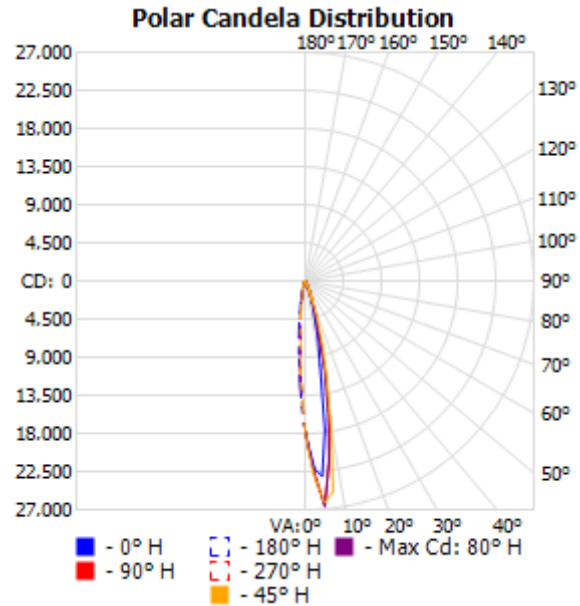

Physical

Length: 10.9 in (276 mm)
 Width: 12 in (305 mm) including tension knob on bracket
 Height: 9 in (230mm)
 Weight: 20 lbs (49.1 kg)

Optics

Light source: 48 x 1,000 mA warm white LEDs
 Minimum LED lifetime: 50,000 hrs based on manufacturer's specifications

Filename: Ilumipod 48 IP Optic 15 WW 100% ALL
 Manufacturer: ILUMINARC
 Luminaire: Ilumipod 48 IP Optic 15 WW
 Lamp: 48 Warm White
 Lamp Output: 1 lamp(s), rated Lumens/lamp: 3360
 Max Candela: 26,693.2 at Horizontal: 80, Vertical: 5
 Input Wattage: 146.5
 Luminous Opening: Point
 Test: 2009 ALL
 Test Lab: Iluminarc R & D Optics Laboratory
 Photometry : Type B
 CIE Class: Direct
 Cutoff Class: Full Cutoff

Flood Summary				
	Efficiency	Lumens	Horizontal Spread	Vertical Spread
Field (10%):	56.8%	1,909.4	29.7	30
Beam (50%):	25.8%	868.2	13.4	14.2
Total:	79.5%	2,670.1		

	Illuminance at a Distance	
	Center Beam FC	Beam Width
3.0ft	1,954.06 fc	0.7ft x 0.7ft
6.0ft	488.52 fc	1.5ft x 1.4ft
9.0ft	217.12 fc	2.2ft x 2.1ft
12.0ft	122.13 fc	3.0ft x 2.8ft
15.0ft	78.16 fc	3.7ft x 3.5ft
18.0ft	54.28 fc	4.5ft x 4.2ft