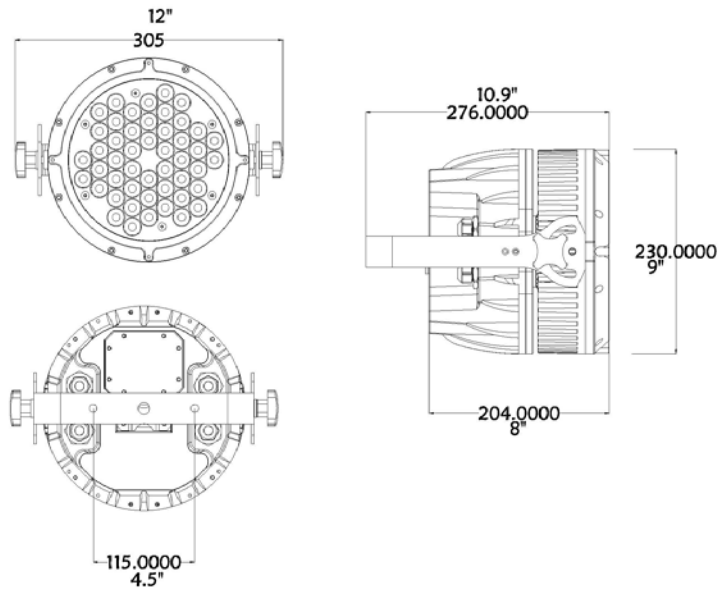

Physical

Length: 10.9 in (276 mm)
 Width: 12 in (305 mm) including tension knob on bracket
 Height: 9 in (230 mm)
 Weight: 20 lbs (49.1 kg)

Optics

Light source: 48 (12 1,000 mA cool white, 36 1,000 mA warm white) LEDs
 Minimum LED lifetime: 50,000 hrs based on manufacturer's specifications