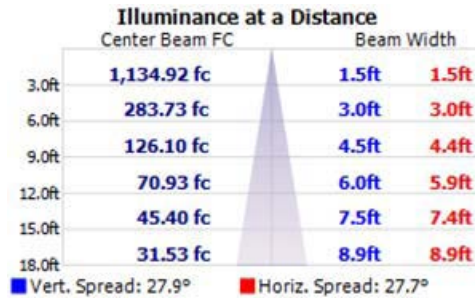

Physical

Length: 10.9 in (276 mm)
 Width: 12 in (305 mm) including tension knob on bracket
 Height: 9 in (230 mm)
 Weight: 20 lbs (49.1 kg)

Optics

Light source: 48 (12 1,000 mA cool white, 36 1,000 mA warm white) LEDs
 Minimum LED lifetime: 50,000 hrs based on manufacturer's specifications

Max Candela: 10,214.3 at Horizontal: 0, Vertical: 0

Input Wattage: 179.6

Luminous Opening: Point

Test: 2009424RGBW

Test Lab: Iluminarc R&D Optics Laboratory

Photometry : Type B

CIE Class: Direct

Flood Summary

	Efficiency	Lumens	Horizontal Spread	Vertical Spread
Field (10%):	55.2%	2,704.5	57.3	56.8
Beam (50%):	27.1%	1,328.9	27.7	27.9
Total:	68.1%	3,337.3		

Photometrics Pro 1.3.2 copyright 2003-2008 by jSolutions, Inc.