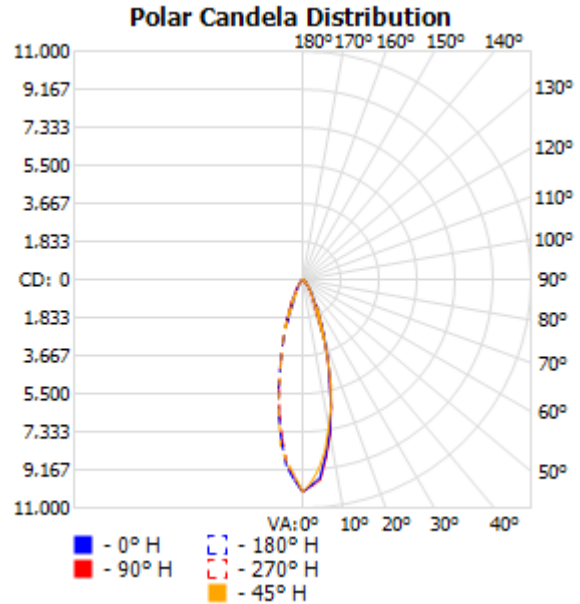

Max Candela: 10,214.3 at Horizontal: 0, Vertical: 0

Input Wattage: 179.6

Luminous Opening: Point

Test: 2009424RGBW

Test Lab: Iluminarc R&D Optics Laboratory

Photometry : Type B

CIE Class: Direct

Flood Summary

	Efficiency	Lumens	Horizontal Spread	Vertical Spread
Field (10%):	55.2%	2,704.5	57.3	56.8
Beam (50%):	27.1%	1,328.9	27.7	27.9
Total:	68.1%	3,337.3		

Photometrics Pro 1.3.2 copyright 2003-2008 by jSolutions, Inc.