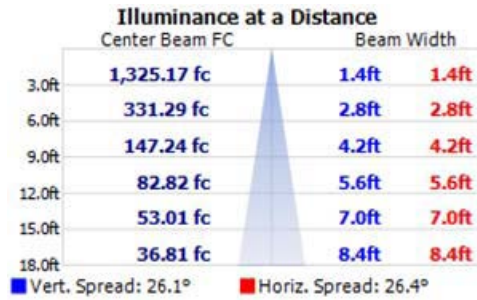

# Ilumipod 48 IP Optic 30 VW white housing

Item Number: 11048010

**ILUMINARC®**

Filename: Ilumipod 48 IP Optic 30 VW 100% ALL  
 Manufacturer: ILUMINARC  
 Luminaire: Ilumipod 48 IP Optic 30 VW  
 Lamp: 36 Warm White, 12 Cool White  
 Lamp Output: 1 lamp(s), rated Lumens/lamp: 4620  
 Max Candela: 11,926.5 at Horizontal: 0, Vertical: 0  
 Input Wattage: 172.1  
 Luminous Opening: Point  
 Test: 2009 ALL  
 Test Lab: Iluminarc R & D Optics Laboratory  
 Photometry : Type B  
 CIE Class: Direct  
 Cutoff Class: Full Cutoff

Flood Summary				
	Efficiency	Lumens	Horizontal Spread	Vertical Spread
Field (10%):	55.2%	2,704.5	57.3	56.8
Beam (50%):	27.1%	1,328.9	27.7	27.9
Total:	68.1%	3,337.3		

Photometrics Pro 1.3.2 copyright 2003-2008 by jSolutions, Inc.  
 Reported data calculated from manufacturer's data file, based on IES recommended methods.