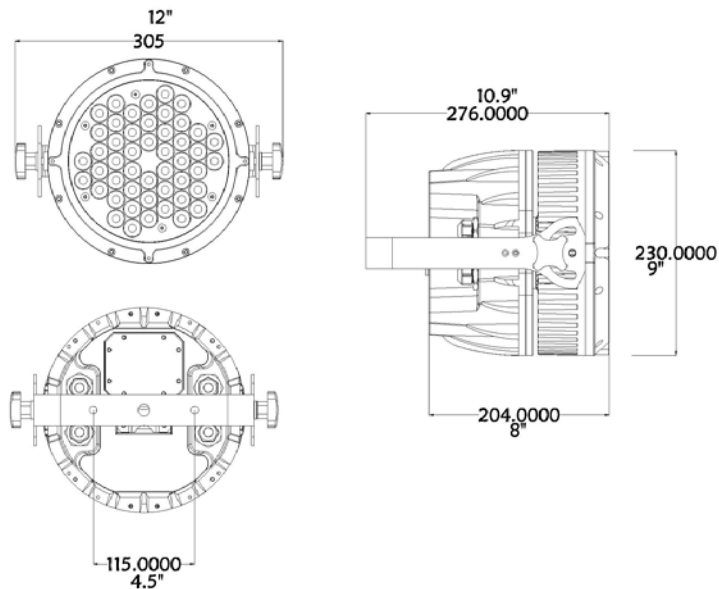

### Physical

Length: 10.9 in (276 mm)  
 Width: 12 in (305 mm) including tension knob on bracket  
 Height: 9 in (230 mm)  
 Weight: 20 lbs (49.1 kg)

# Illumipod 48 IP Optic 30 VW white housing

Item Number: 11048010

ILUMINARC®

<b>Construction</b>	Color: UV resistant white powder coat, custom colors available Housing: Cast aluminum Lens cover: Tempered glass Protection rating: IP66
<b>Control</b>	Operating modes: 2 channel: cool white, warm white control 3 channel: cool white, warm white, dimmer 2 channel: master dimmer, color temp macros 6 channel: master dimmer, cool white, warm white, color temp macros, strobe, and ID addressing  Stand alone: Color temp mixing with or without DMX controller Recall custom programs via master/slave or DMX Control protocol: USITT DMX 512
<b>Installation</b>	Orientation: Any Minimum distance to illuminated surface: 4 in (92 mm)
<b>Connections</b>	Power cable entry: IP66 stainless steel cable gland Power cable: Power in: 21.5 in (546 mm), power out: 20 in (508 mm) Data cable entry: IP66 stainless steel cable gland Data cable: Data in: 22 in (559 mm), data out: 18 in (470 mm)
<b>Electrical</b>	AC power: 100 ~ 240 V, 50/60 Hz Power supply: Internal, auto-ranging, multi-voltage
<b>Power and current</b>	120 V, 60 Hz: 179.4 W, 1.43 A operating, .75 A inrush 230 V, 50 Hz: 178.9 W, .78 A operating, .81 A inrush
<b>Power linking</b>	120 V: 7 units max 230 V: 15 units max
<b>Thermal</b>	Cooling: Convection Maximum ambient temperature (Ta max): 40° C (104° F)
<b>Approvals</b>	 CONFORMS TO UL STD. 1573 CERTIFIED TO CSA STD. C22.2 No. 166
<b>Included items</b>	Illumipod 48 IP Optic VW Power cable with plug: 65 in (1,651 mm) IP66 power extension cable: 103 in (2,604 mm) IP66 signal extension cable: 103 in (2,604 mm) DMX input cable: 6.5 in (165 mm) DMX output cable: 6.5 in (165 mm) Warranty Card User Manual
<b>Accessories</b>	16.4 ft (5 m) power extension cable 16.4 ft (5 m) signal extension cable