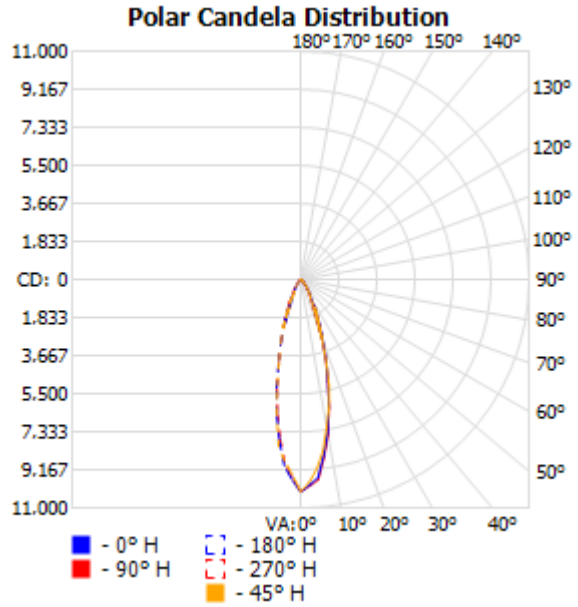

# Ilumipod 48 IP Optic 30 VW white housing

Item Number: 11048010

**ILUMINARC®**

Filename: Ilumipod 48 IP Optic 30 VW 100% ALL  
 Manufacturer: ILUMINARC  
 Luminaire: Ilumipod 48 IP Optic 30 VW  
 Lamp: 36 Warm White, 12 Cool White  
 Lamp Output: 1 lamp(s), rated Lumens/lamp: 4620  
 Max Candela: 11,926.5 at Horizontal: 0, Vertical: 0  
 Input Wattage: 172.1  
 Luminous Opening: Point  
 Test: 2009 ALL  
 Test Lab: Iluminarc R & D Optics Laboratory  
 Photometry : Type B  
 CIE Class: Direct  
 Cutoff Class: Full Cutoff

Flood Summary				
	Efficiency	Lumens	Horizontal Spread	Vertical Spread
Field (10%):	55.2%	2,704.5	57.3	56.8
Beam (50%):	27.1%	1,328.9	27.7	27.9
Total:	68.1%	3,337.3		

Photometrics Pro 1.3.2 copyright 2003-2008 by jSolutions, Inc.  
 Reported data calculated from manufacturer's data file, based on IES recommended methods.