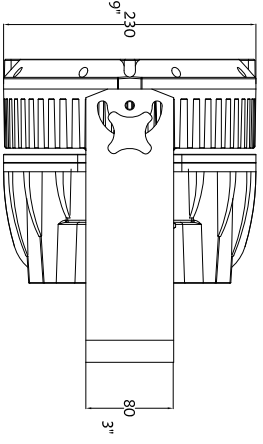

DESCRIPTION	ORDERING CODE
ILLUMIPD0 48 IP Optic 15 RGBW Gray body	11048004

DATE: 8/19/09	DWG#11048000.1	REV# 1	PG# 1
<b>ILLUMINARC</b>			
Illumipod 48 IP Optic GRAY housing			