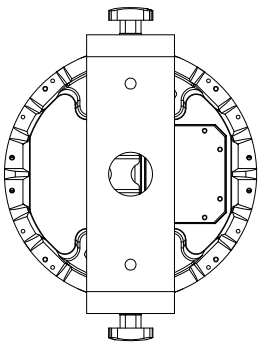

DESCRIPTION	ORDERING CODE
ILLUMIPD0 48 IP Optic 15 RGBW Gray body	11048004

DATE: 8/19/09	DWG#11048000.1	REV# 1	PG# 1
<b>ILLUMINARC</b>			
Illumipod 48 IP Optic GRAY housing			