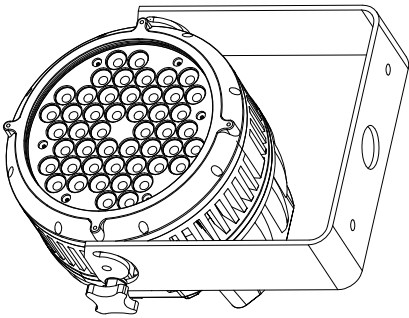

DESCRIPTION	ORDERING CODE
ILLUMIPD0 48 IP Optic 15 RGBW Gray body	11048004

DATE: 8/19/09	DWG#11048000.1	REV# 1	PG# 1
<b>ILLUMINARC</b>			
Illumipod 48 IP Optic GRAY housing			