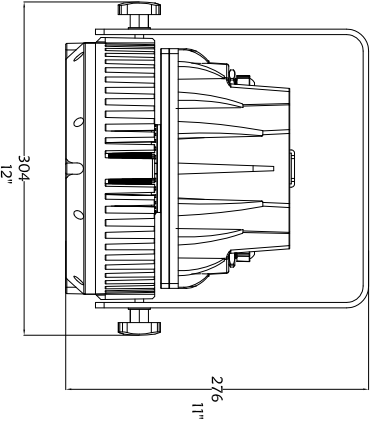

DESCRIPTION	ORDERING CODE
ILLUMIPD0 48 IP Optic 15 RGBW Gray body	11048004

DATE: 8/19/09	DWG#11048000.1	REV# 1	PG# 1
<b>ILLUMINARC</b>			
Illumipod 48 IP Optic GRAY housing			