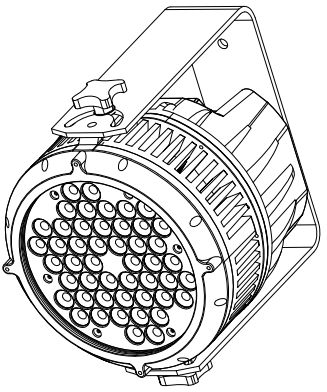

DESCRIPTION	ORDERING CODE
ILLUMIPD0 48 IP Optic 15 RGBW Gray body	11048004

DATE: 8/19/09	DWG#11048000.1	REV# 1	PG# 1
<b>ILLUMINARC</b>			
Illumipod 48 IP Optic GRAY housing			