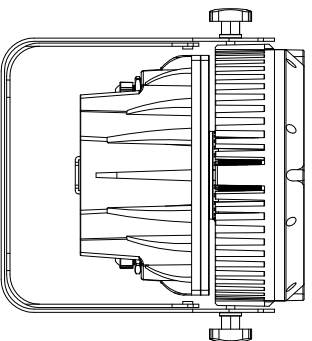

DESCRIPTION	ORDERING CODE
ILLUMIPOD 48 IP Optic 15 RGBW White body	11048003
ILLUMIPOD 48 IP Optic 30 RGBW White body	11048001
ILLUMIPOD 48 IP Optic 15 RGBW Gray body	11048004
ILLUMIPOD 48 IP Optic 30 RGBW Gray body	11048002

DATE: 4/15/09	DWG#11048000	REV# 0	PG# 1
ILLUMINARC lumipod 48 IP Optic RGBW			