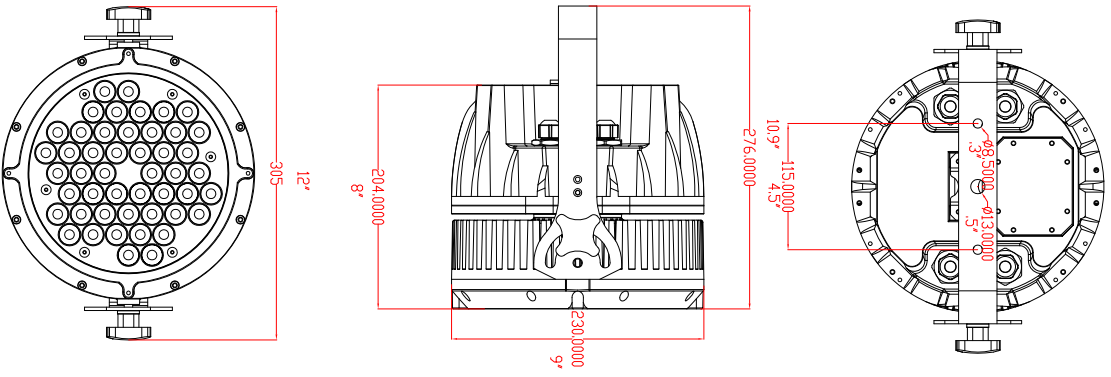

DESCRIPTION	ORDERING CODE
ILLUMIPOD 48 IP Optic 15 RGBW White body	11048003
ILLUMIPOD 48 IP Optic 30 RGBW White body	11048001
ILLUMIPOD 48 IP Optic 15 RGBW Gray body	11048004
ILLUMIPOD 48 IP Optic 30 RGBW Gray body	11048002

DATE: 4/15/09	DWG#11048000	REV# 0	PG# 1
ILLUMINARC lumipod 48 IP Optic RGBW			