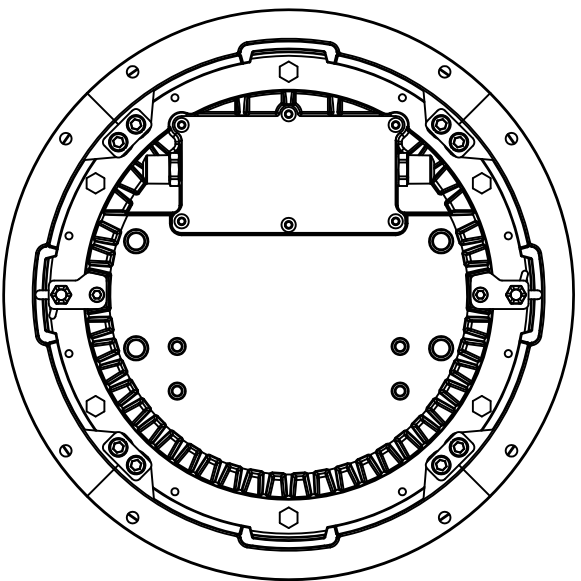

DESCRIPTION	ORDERING CODE
Illumipod Inground Tri 12 IP Optic RGB	11012001

DATE: 4/15/09	DWG# 11012000	REV# 0	PG# 1
ILLUMINARC			
Illumipod Inground Tri 12 IP Optic RGB			