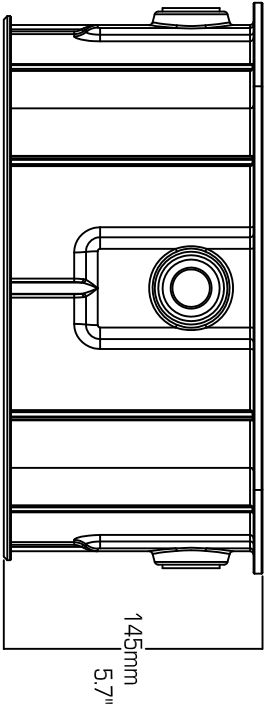

DESCRIPTION	ORDERING CODE
Illumipod Inground Tri 12 IP Optic RGB	11012001

DATE: 4/15/09	DWG# 11012000	REV# 0	PG# 1
ILLUMINARC			
Illumipod Inground Tri 12 IP Optic RGB			