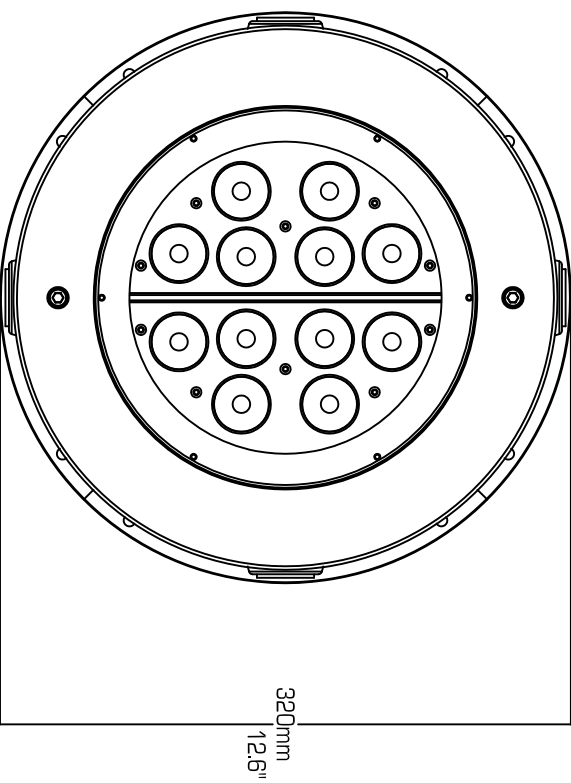

DESCRIPTION	ORDERING CODE
Illumipod Inground Tri 12 IP Optic RGB	11012001

DATE: 4/15/09	DWG# 11012000	REV# 0	PG# 1
ILLUMINARC			
Illumipod Inground Tri 12 IP Optic RGB			