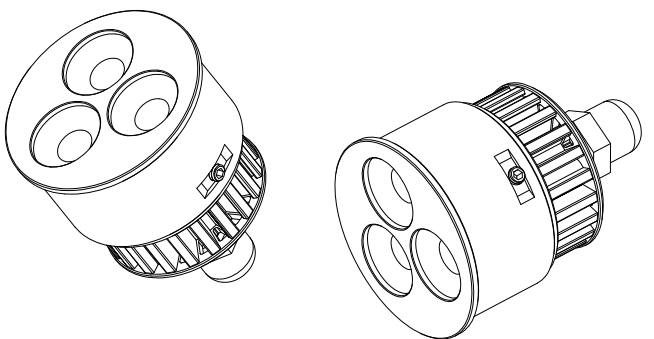

DESCRIPTION	ORDERING CODE
Illumipod Logic 3 Optic 15 RGB	21003001
Illumipod Logic 3 Optic 30 RGB	21003002

DATE: 4/15/09	DWG# 21003000	REV# 0	PG# 1
ILLUMINARC		Illumipod Logic 3 Optic RGB	