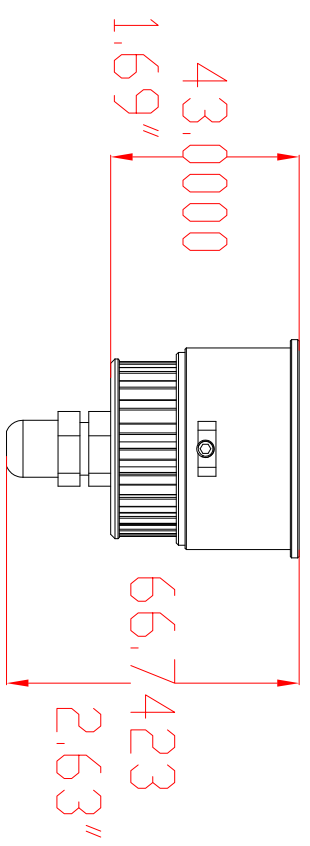

DESCRIPTION	ORDERING CODE
Illumipod Logic 3 Optic 15 RGB	21003001
Illumipod Logic 3 Optic 30 RGB	21003002

DATE: 4/15/09	DWG# 21003000	REV# 0	PG# 1
ILLUMINARC		Illumipod Logic 3 Optic RGB	