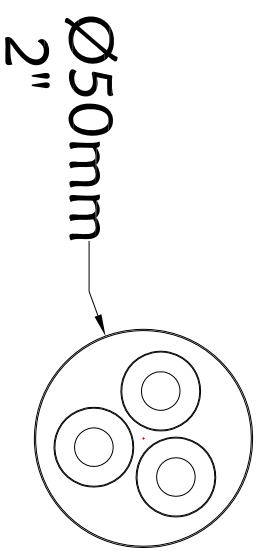

DESCRIPTION	ORDERING CODE
Illumipod Logic 3 Optic 15 RGB	21003001
Illumipod Logic 3 Optic 15 VW 2:1	21003003

DATE: 4/15/09	DWG# 21003000	REV# 0	PG# 1
ILLUMINARC		Illumipod Logic 3 Optic RGB	