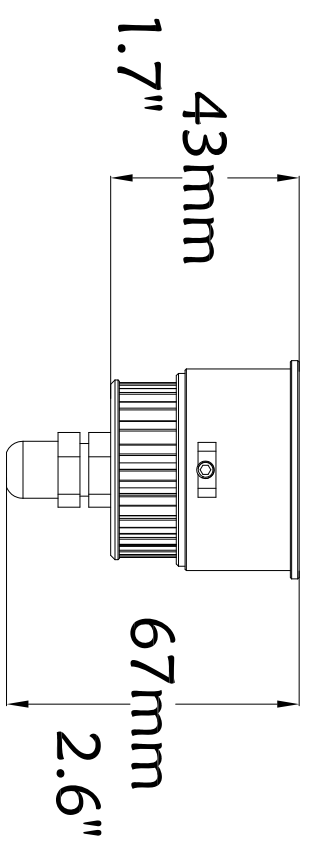

DESCRIPTION	ORDERING CODE
Illumipod Logic 3 Optic 15 RGB	21003001
Illumipod Logic 3 Optic 15 VW 2:1	21003003

DATE: 4/15/09	DWG# 21003000	REV# 0	PG# 1
ILLUMINARC		Illumipod Logic 3 Optic RGB	