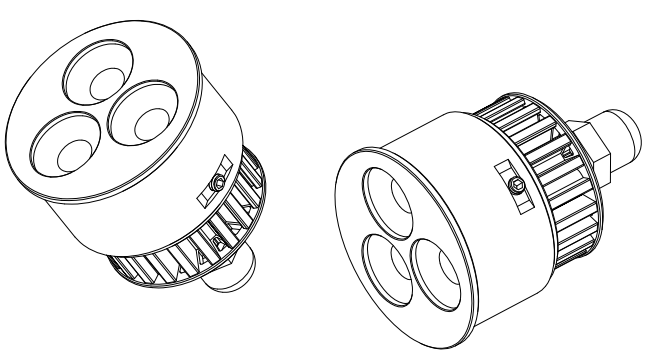

DESCRIPTION	ORDERING CODE
Illumipod Logic 3 Optic 15 RGB	21003001
Illumipod Logic 3 Optic 15 VW 2:1	21003003

DATE: 4/15/09	DWG# 21003000	REV# 0	PG# 1
ILLUMINARC		Illumipod Logic 3 Optic RGB	