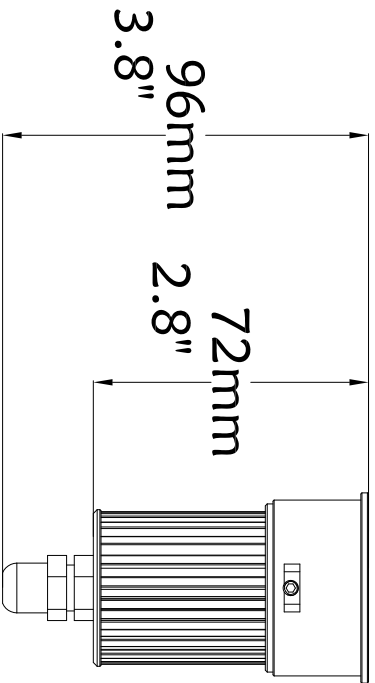

DESCRIPTION	ORDERING CODE
Illumipod Logic 6 Optic 25 RGB	21006001
Illumipod Logic 6 Optic 25 VW 2:1	21006002

DATE: 4/15/09	DWG# 21001000	REV# 0	PG# 1
ILLUMINARC			
Illumipod Logic 6 Optic RGB			