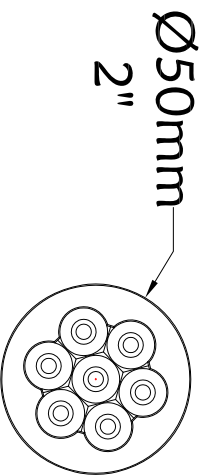

DESCRIPTION	ORDERING CODE
Illumipod Logic 6 Optic 25 RGB	21006001
Illumipod Logic 6 Optic 25 VW 2:1	21006002

DATE: 4/15/09	DWG# 21001000	REV# 0	PG# 1
ILLUMINARC			
Illumipod Logic 6 Optic RGB			