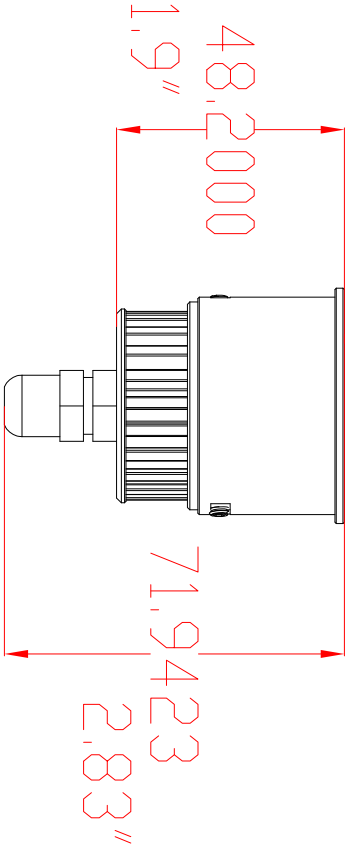

DESCRIPTION	ORDERING CODE
Illumipod Logic Tri-1 Optic 25 RGB	21001001

Ø49.8000  
1.96"

DATE: 4/15/09	DWG# 21001000	REV# 0	PG# 1
<b>ILLUMINARC</b>		Illumipod Logic Tri-1 Optic RGB	