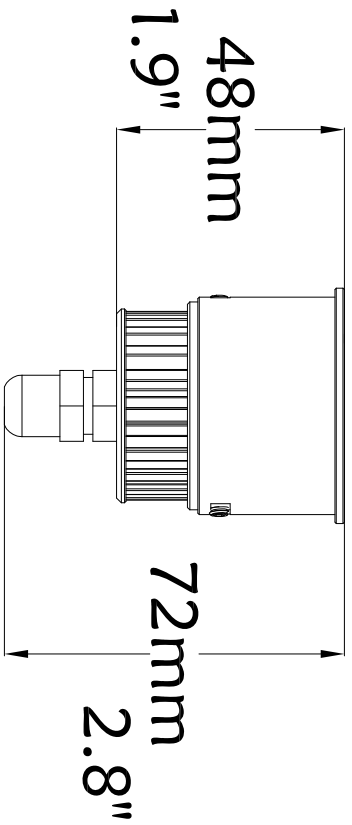

DESCRIPTION	ORDERING CODE
Illumipod Logic Tri-1 Optic 25 RGB	21001001

DATE: 4/15/09	DWG# 21001000	REV# 0	PG# 1
<b>ILLUMINARC</b>		Illumipod Logic Tri-1 Optic RGB	