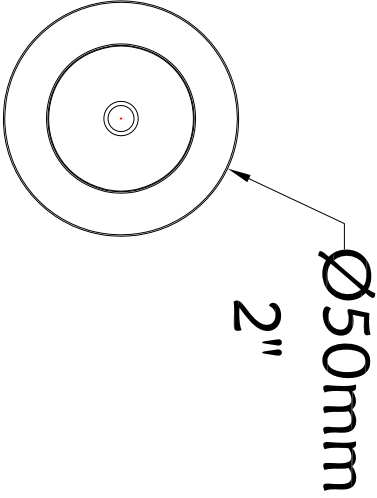

DESCRIPTION	ORDERING CODE
Illumipod Logic Tri-1 Optic 25 RGB	21001001

DATE: 4/15/09	DWG# 21001000	REV# 0	PG# 1
<b>ILLUMINARC</b>		Illumipod Logic Tri-1 Optic RGB	