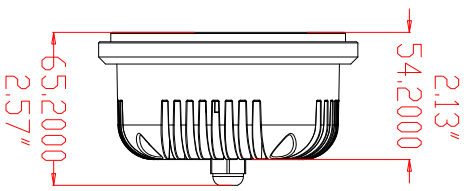

DESCRIPTION	ORDERING CODE
Illumipod Logic Tri-4 Optic 25 RGB	21004001

DATE: 4/15/09	DWG# 21012000	REV# 0	PG# 1
ILLUMINARC			
Illumipod Logic Tri-4 Optic RGB			