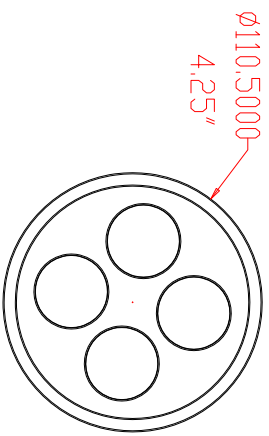

DESCRIPTION	ORDERING CODE
Illumipod Logic Tri-4 Optic 25 RGB	21004001

DATE: 4/15/09	DWG# 21012000	REV# 0	PG# 1
ILLUMINARC			
Illumipod Logic Tri-4 Optic RGB			