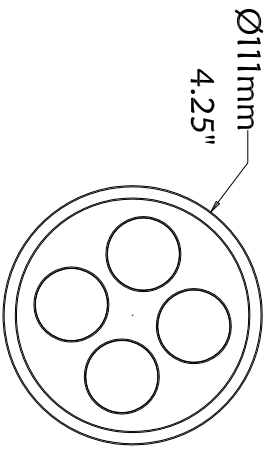

DESCRIPTION	ORDERING CODE
Illumipod Logic Tri-4 Optic 25 RGB	21004001

DATE: 4/15/09	DWG# 21012000	REV# 0	PG# 1
ILLUMINARC			
Illumipod Logic Tri-4 Optic RGB			