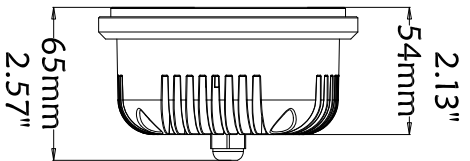

DESCRIPTION	ORDERING CODE
Illumipod Logic Tri-4 Optic 25 RGB	21004001

DATE: 4/15/09	DWG# 21012000	REV# 0	PG# 1
ILLUMINARC			
Illumipod Logic Tri-4 Optic RGB			