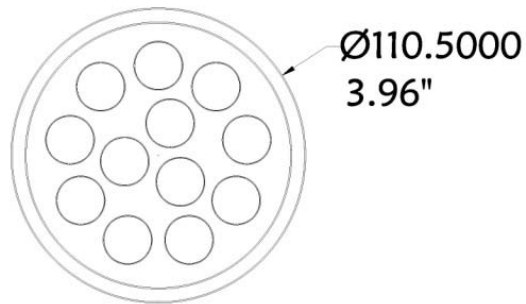

Illumipod LQgic™ 12 Optic 15 WW
Item Number: 21012003

ILUMINARC®

SPECIFICATION

- Compatible with LQgic™ system devices
- Variable white (2,800 K ~ 7,000 K)
- Light weight and durable construction
- Plenum rated cable
- High power 1 W (350 mA) LEDs

Physical

Length: 1.9 in (49 mm)
Diameter: 4 in (111 mm)
Height: 1.9 in (49 mm)
Weight: 1.38 lbs (0.63 kg)

Optics

Light source: 12 x 1 W 350 mA (4 cool white, 8 warm white) LEDs
Minimum LED lifetime: 50,000 hrs based on manufacturers specifications

JOB INFORMATION Type: _____

Job Name: _____

Cat. Number: _____

Notes:

Illumipod LQgic™ 12 Optic 15 VW
Item Number: 21012003

ILUMINARC®

Construction	Color: Silver Housing: Cast aluminum Protection rating: IP20
Control	Determined by software installed into LQgic™ driver that has been selected
Installation	Orientation: Any Minimum distance to illuminated surface: 4 in (92 mm)
Connections	Power and data cable entry: Belden 1585A plenum rated with RJ45 connector 79 in (2,000 mm)
Electrical	Power supply: LQgic™ driver
Input current	350 mA @ 48 V
Power consumption	30.5 W
Thermal	Cooling: Convection Maximum ambient temperature (Ta max): 40° C (104° F)
Approvals	 <p>CONFORMS TO UL STD. 1573 CERTIFIED TO CSA STD. C22.2 No. 166 3144482</p>
Included items	Illumipod LQgic™ 12 Optic VW Warranty Card User Manual
Accessories	Trim ring: White (77777002)

Filename: Illumipod Logic 12 Optic 15 VW 100% ALL
 Manufacturer: ILUMINARC
 Luminaire: Illumipod Logic 12 Optic 15 VW
 Lamp: 8 Warm White, 4 Cool White
 Lamp Output: 1 lamp(s), rated Lumens/lamp: 800
 Max Candela: 5,681.8 at Horizontal: 90, Vertical: 5
 Input Wattage: 20.4
 Luminous Opening: Point
 Test: 2009 ALL
 Test Lab: Illuminarc R & D Optics Laboratory
 Photometry : Type B
 CIE Class: Direct
 Cutoff Class: Full Cutoff
 Filename: Illumipod Logic 12 Optic 15 VW 100% ALL