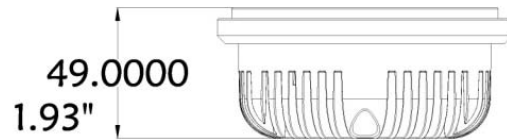

Illumipod LQgic™ 12 Optic 15 WW
Item Number: 21012003

ILUMINARC®

SPECIFICATION

- Compatible with LQgic™ system devices
- Variable white (2,800 K ~ 7,000 K)
- Light weight and durable construction
- Plenum rated cable
- High power 1 W (350 mA) LEDs

Physical

Length: 1.9 in (49 mm)
Diameter: 4 in (111 mm)
Height: 1.9 in (49 mm)
Weight: 1.38 lbs (0.63 kg)

Optics

Light source: 12 x 1 W 350 mA (4 cool white, 8 warm white) LEDs
Minimum LED lifetime: 50,000 hrs based on manufacturers specifications

JOB INFORMATION Type: _____

Job Name: _____

Cat. Number: _____

Notes:

Illumipod LQgic™ 12 Optic 15 VW
Item Number: 21012003

ILUMINARC®

Construction	Color: Silver Housing: Cast aluminum Protection rating: IP20
Control	Determined by software installed into LQgic™ driver that has been selected
Installation	Orientation: Any Minimum distance to illuminated surface: 4 in (92 mm)
Connections	Power and data cable entry: Belden 1585A plenum rated with RJ45 connector 79 in (2,000 mm)
Electrical	Power supply: LQgic™ driver
Input current	350 mA @ 48 V
Power consumption	30.5 W
Thermal	Cooling: Convection Maximum ambient temperature (Ta max): 40° C (104° F)
Approvals	 <p>CONFORMS TO UL STD. 1573 CERTIFIED TO CSA STD. C22.2 No. 166 3144482</p>
Included items	Illumipod LQgic™ 12 Optic VW Warranty Card User Manual
Accessories	Trim ring: White (77777002)

Filename: Illumipod Logic 12 Optic 15 VW 100% ALL
 Manufacturer: ILUMINARC
 Luminaire: Illumipod Logic 12 Optic 15 VW
 Lamp: 8 Warm White, 4 Cool White
 Lamp Output: 1 lamp(s), rated Lumens/lamp: 800
 Max Candela: 5,681.8 at Horizontal: 90, Vertical: 5
 Input Wattage: 20.4
 Luminous Opening: Point
 Test: 2009 ALL
 Test Lab: Illuminarc R & D Optics Laboratory
 Photometry : Type B
 CIE Class: Direct
 Cutoff Class: Full Cutoff
 Filename: Illumipod Logic 12 Optic 15 VW 100% ALL