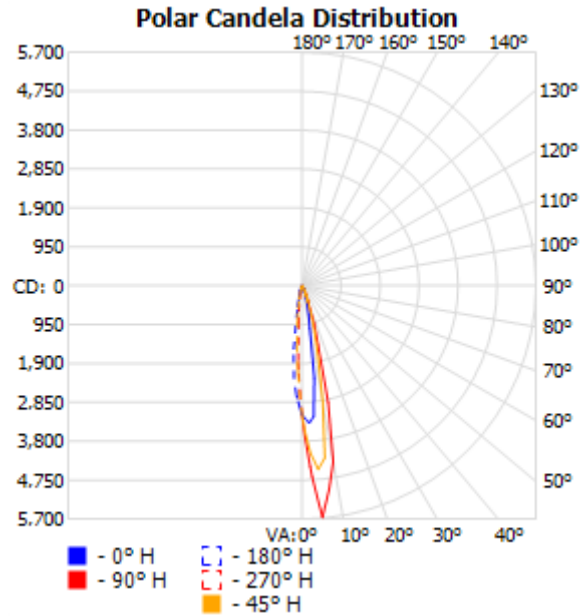

Physical

Length: 1.9 in (49 mm)
Diameter: 4 in (111 mm)
Height: 1.9 in (49 mm)
Weight: 1.38 lbs (0.63 kg)

Optics

Light source: 12 x 1 W 350 mA (4 cool white, 8 warm white) LEDs
Minimum LED lifetime: 50,000 hrs based on manufacturers specifications

Filename: Illumipod Logic 12 Optic 15 VW 100% ALL
 Manufacturer: ILUMINARC
 Luminaire: Illumipod Logic 12 Optic 15 VW
 Lamp: 8 Warm White, 4 Cool White
 Lamp Output: 1 lamp(s), rated Lumens/lamp: 800
 Max Candela: 5,681.8 at Horizontal: 90, Vertical: 5
 Input Wattage: 20.4
 Luminous Opening: Point
 Test: 2009 ALL
 Test Lab: Illuminarc R & D Optics Laboratory
 Photometry : Type B
 CIE Class: Direct
 Cutoff Class: Full Cutoff
 Filename: Illumipod Logic 12 Optic 15 VW 100% ALL

Flood Summary

	Efficiency	Lumens	Horizontal Spread	Vertical Spread
Field (10%):	42.4%	338.8	27.6	28.2
Beam (50%):	16.5%	131.6	13.4	13.6
Total:	58.4%	467.5		

Photometrics Pro 1.3.2 copyright 2003-2008 by jSolutions, Inc.
 Reported data calculated from manufacturer's data file, based on IES recommended methods.