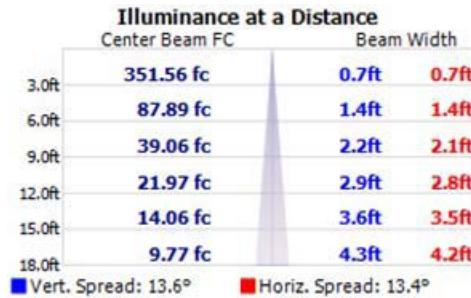

Physical

Length: 1.9 in (49 mm)
Diameter: 4 in (111 mm)
Height: 1.9 in (49 mm)
Weight: 1.38 lbs (0.63 kg)

Optics

Light source: 12 x 1 W 350 mA (4 cool white, 8 warm white) LEDs
Minimum LED lifetime: 50,000 hrs based on manufacturers specifications

Filename: Illumipod Logic 12 Optic 15 VW 100% ALL
 Manufacturer: ILUMINARC
 Luminaire: Illumipod Logic 12 Optic 15 VW
 Lamp: 8 Warm White, 4 Cool White
 Lamp Output: 1 lamp(s), rated Lumens/lamp: 800
 Max Candela: 5,681.8 at Horizontal: 90, Vertical: 5
 Input Wattage: 20.4
 Luminous Opening: Point
 Test: 2009 ALL
 Test Lab: Illuminarc R & D Optics Laboratory
 Photometry : Type B
 CIE Class: Direct
 Cutoff Class: Full Cutoff
 Filename: Illumipod Logic 12 Optic 15 VW 100% ALL

Flood Summary

	Efficiency	Lumens	Horizontal Spread	Vertical Spread
Field (10%):	42.4%	338.8	27.6	28.2
Beam (50%):	16.5%	131.6	13.4	13.6
Total:	58.4%	467.5		

Photometrics Pro 1.3.2 copyright 2003-2008 by jSolutions, Inc.
 Reported data calculated from manufacturer's data file, based on IES recommended methods.