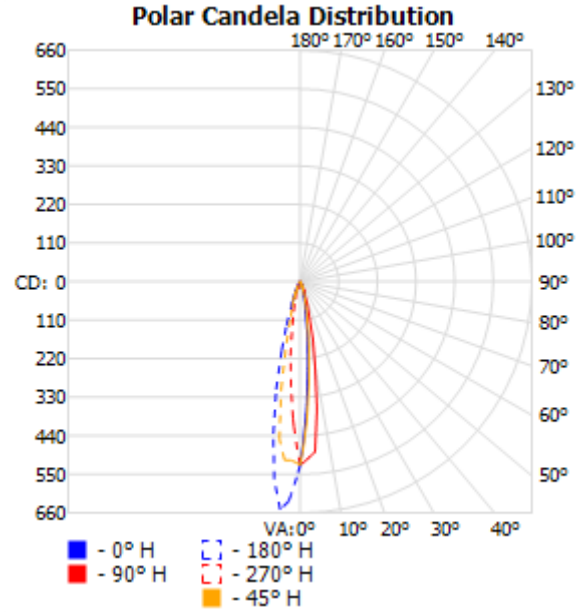

### Physical

Length: 2.6 in (67 mm)  
Diameter: 1.96 in (50 mm)  
Height: 2.6 in (67 mm)  
Weight: .4 lbs (.17 kg)

# Illumipod LQgic™ 3 Optic 15 CW

Item Number: 21003004

ILUMINARC®

Filename: Illumipod Logic 3 Optic 15 CW 100% ALL  
 Manufacturer: ILUMINARC  
 Luminaire: Illumipod Logic 3 Optic 15 CW  
 Lamp: 3 Cool White  
 Lamp Output: 1 lamp(s), rated Lumens/lamp: 180  
 Max Candela: 652.9 at Horizontal: 180, Vertical: 5  
 Input Wattage: 14  
 Luminous Opening: Point  
 Test: 2009 ALL  
 Test Lab: Illuminarc R & D Optics Laboratory  
 Photometry : Type B  
 CIE Class: Direct  
 Cutoff Class: Full Cutoff  
 Filename: Illumipod Logic 3 Optic 15 CW 100% ALL

Flood Summary				
	Efficiency	Lumens	Horizontal Spread	Vertical Spread
Field (10%):	30.4%	54.6	32.6	32.5
Beam (50%):	13.5%	24.4	15.5	15.5
Total:	42.1%	75.8		

	Illuminance at a Distance	
	Center Beam FC	Beam Width
3.0ft	58.12 fc	0.8ft 0.8ft
6.0ft	14.53 fc	1.6ft 1.6ft
9.0ft	6.46 fc	2.5ft 2.4ft
12.0ft	3.63 fc	3.3ft 3.3ft
15.0ft	2.32 fc	4.1ft 4.1ft
18.0ft	1.61 fc	4.9ft 4.9ft