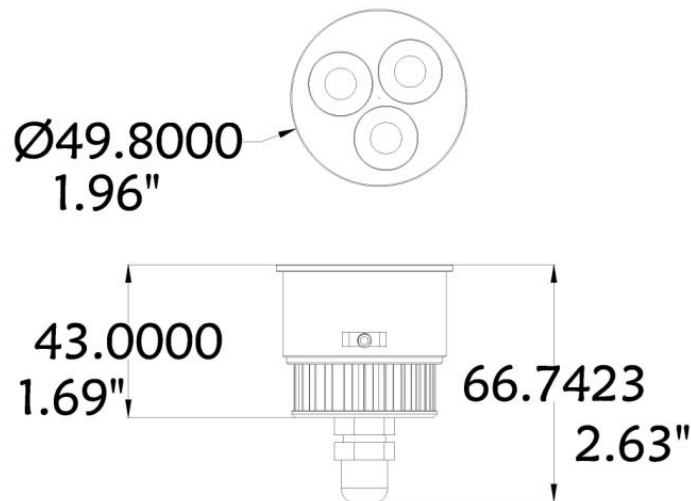

## SPECIFICATION

- Compatible with LQgic™ system devices
- Light weight and durable construction
- Plenum rated cable
- High power 1 W (350 mA) LEDs
- Direct replacement for MR16

### Physical

Length: 2.6 in (67 mm)  
Diameter: 1.96 in (50 mm)  
Height: 2.6 in (67 mm)  
Weight: .4 lbs (.17 kg)

# Illumipod LQgic™ 3 Optic 15 CW

Item Number: 21003004

ILUMINARC®

<b>Construction</b>	Color: Silver Housing: Cast aluminum Protection rating: IP20
<b>Control</b>	Determined by software installed into LQgic™ driver that has been selected
<b>Installation</b>	Orientation: Any Minimum distance to illuminated surface: 4 in (92 mm)
<b>Connections</b>	Power and data cable entry: Belden 1585A plenum rated with RJ45 connector 79 in (2,000 mm)
<b>Electrical</b>	Power supply: LQgic™ driver
<b>Input current</b>	350 mA @ 48 V
<b>Power consumption</b>	7.2 W
<b>Thermal</b>	Cooling: Convection Maximum ambient temperature (Ta max): 40° C (104° F)
<b>Approvals</b>	 <p>CONFORMS TO UL STD. 1573 CERTIFIED TO CSA STD. C22.2 No. 166 3144482</p>
<b>Included items</b>	Illumipod LQgic™ 3 Optic CW Warranty Card User Manual
<b>Accessories</b>	Trim ring: Brushed aluminum (66666001) Trim ring: White (66666002)

# Illumipod LQgic™ 3 Optic 15 CW

Item Number: 21003004

ILUMINARC®

Filename: Illumipod Logic 3 Optic 15 CW 100% ALL  
 Manufacturer: ILUMINARC  
 Luminaire: Illumipod Logic 3 Optic 15 CW  
 Lamp: 3 Cool White  
 Lamp Output: 1 lamp(s), rated Lumens/lamp: 180  
 Max Candela: 652.9 at Horizontal: 180, Vertical: 5  
 Input Wattage: 14  
 Luminous Opening: Point  
 Test: 2009 ALL  
 Test Lab: Illuminarc R & D Optics Laboratory  
 Photometry : Type B  
 CIE Class: Direct  
 Cutoff Class: Full Cutoff  
 Filename: Illumipod Logic 3 Optic 15 CW 100% ALL