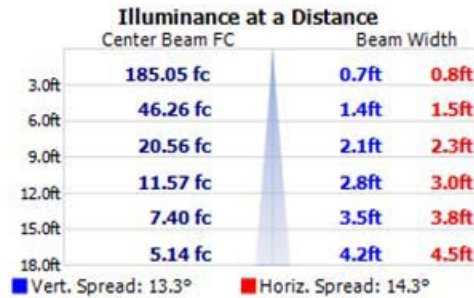

Physical

Length: 2.6 in (67 mm)
Diameter: 1.96 in (50 mm)
Height: 2.6 in (67 mm)
Weight: .4 lbs (.17 kg)

Optics

Light source: 3 x 1 W 350 mA 2,800 K LEDs
Minimum LED lifetime: 50,000 hrs based on manufacturer's specifications

Filename: Ilumipod Logic 3 Optic 15 WW 100% ALL
 Manufacturer: ILUMINARC
 Luminaire: Ilumipod Logic 3 Optic 15 WW
 Lamp: 3 Warm White
 Lamp Output: 1 lamp(s), rated Lumens/lamp: 240
 Max Candela: 1,665.4 at Horizontal: 0, Vertical: 0
 Input Wattage: 14.6
 Luminous Opening: Point
 Test: 2009 ALL
 Test Lab: Iluminarc R & D Optics Laboratory
 Photometry : Type B
 CIE Class: Direct
 Cutoff Class: Full Cutoff
 Filename: Ilumipod Logic 3 Optic 15 WW 100% ALL

Flood Summary				
	Efficiency	Lumens	Horizontal Spread	Vertical Spread
Field (10%):	48.3%	115.8	30.3	30.5
Beam (50%):	20.5%	49.2	14.3	13.3
Total:	68.4%	164.2		

Photometrics Pro 1.3.2 copyright 2003-2008 by jSolutions, Inc.
 Reported data calculated from manufacturer's data file, based on IES recommended methods.