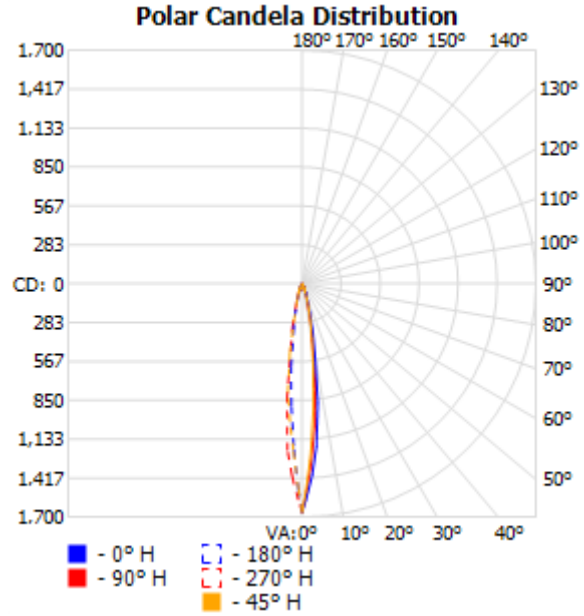

Physical

Length: 2.6 in (67 mm)
Diameter: 1.96 in (50 mm)
Height: 2.6 in (67 mm)
Weight: .4 lbs (.17 kg)

Optics

Light source: 3 x 1 W 350 mA 2,800 K LEDs
Minimum LED lifetime: 50,000 hrs based on manufacturer's specifications

JOB INFORMATION Type: _____

Job Name: _____

Cat. Number: _____

Notes:

Illumipod LQgic™ 3 Optic 15 WW

Item Number: 21003003

ILUMINARC®

Construction	Color: Silver Housing: Cast aluminum Protection rating: IP20
Control	Determined by software installed into LQgic™ driver that has been selected
Installation	Orientation: Any Minimum distance to illuminated surface: 4 in (92 mm)
Connections	Power and data cable entry: Belden 1585A plenum rated with RJ45 connector 79 in (2,000 mm)
Electrical	Power supply: LQgic™ driver
Input current	350 mA @ 48 V
Power consumption	7.2 W
Thermal	Cooling: Convection Maximum ambient temperature (Ta max): 40° C (104° F)
Approvals	 <p>CONFORMS TO UL STD. 1573 CERTIFIED TO CSA STD. C22.2 No. 166 3144482</p>
Included items	Illumipod LQgic™ 3 Optic WW Warranty Card User Manual
Accessories	Trim ring: Brushed aluminum (66666001) Trim ring: White (66666002)

Filename: Ilumipod Logic 3 Optic 15 WW 100% ALL
 Manufacturer: ILUMINARC
 Luminaire: Ilumipod Logic 3 Optic 15 WW
 Lamp: 3 Warm White
 Lamp Output: 1 lamp(s), rated Lumens/lamp: 240
 Max Candela: 1,665.4 at Horizontal: 0, Vertical: 0
 Input Wattage: 14.6
 Luminous Opening: Point
 Test: 2009 ALL
 Test Lab: Iluminarc R & D Optics Laboratory
 Photometry : Type B
 CIE Class: Direct
 Cutoff Class: Full Cutoff
 Filename: Ilumipod Logic 3 Optic 15 WW 100% ALL

Flood Summary				
	Efficiency	Lumens	Horizontal Spread	Vertical Spread
Field (10%):	48.3%	115.8	30.3	30.5
Beam (50%):	20.5%	49.2	14.3	13.3
Total:	68.4%	164.2		

Photometrics Pro 1.3.2 copyright 2003-2008 by jSolutions, Inc.
 Reported data calculated from manufacturer's data file, based on IES recommended methods.