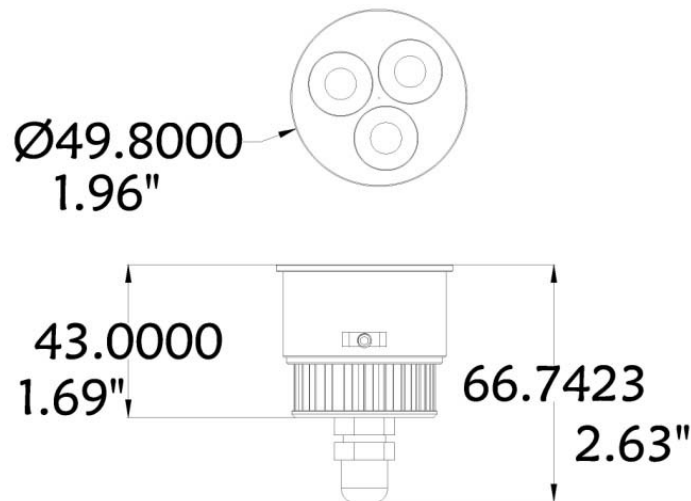

Illumipod LQgic™ 3 Optic 15 WW
Item Number: 21003003

ILUMINARC®

SPECIFICATION

- Compatible with LQgic™ system devices
- Light weight and durable construction
- Plenum rated cable
- High power 1 W (350 mA) LEDs
- Direct replacement for MR16

Physical

Length: 2.6 in (67 mm)
Diameter: 1.96 in (50 mm)
Height: 2.6 in (67 mm)
Weight: .4 lbs (.17 kg)

Optics

Light source: 3 x 1 W 350 mA 2,800 K LEDs
Minimum LED lifetime: 50,000 hrs based on manufacturer's specifications

JOB INFORMATION Type: _____

Job Name: _____

Cat. Number: _____

Notes:

Illumipod LQgic™ 3 Optic 15 WW

Item Number: 21003003

ILUMINARC®

Construction	Color: Silver Housing: Cast aluminum Protection rating: IP20
Control	Determined by software installed into LQgic™ driver that has been selected
Installation	Orientation: Any Minimum distance to illuminated surface: 4 in (92 mm)
Connections	Power and data cable entry: Belden 1585A plenum rated with RJ45 connector 79 in (2,000 mm)
Electrical	Power supply: LQgic™ driver
Input current	350 mA @ 48 V
Power consumption	7.2 W
Thermal	Cooling: Convection Maximum ambient temperature (Ta max): 40° C (104° F)
Approvals	 <p>CONFORMS TO UL STD. 1573 CERTIFIED TO CSA STD. C22.2 No. 166 3144482</p>
Included items	Illumipod LQgic™ 3 Optic WW Warranty Card User Manual
Accessories	Trim ring: Brushed aluminum (66666001) Trim ring: White (66666002)

Filename: Ilumipod Logic 3 Optic 15 WW 100% ALL
 Manufacturer: ILUMINARC
 Luminaire: Ilumipod Logic 3 Optic 15 WW
 Lamp: 3 Warm White
 Lamp Output: 1 lamp(s), rated Lumens/lamp: 240
 Max Candela: 1,665.4 at Horizontal: 0, Vertical: 0
 Input Wattage: 14.6
 Luminous Opening: Point
 Test: 2009 ALL
 Test Lab: Iluminarc R & D Optics Laboratory
 Photometry : Type B
 CIE Class: Direct
 Cutoff Class: Full Cutoff
 Filename: Ilumipod Logic 3 Optic 15 WW 100% ALL