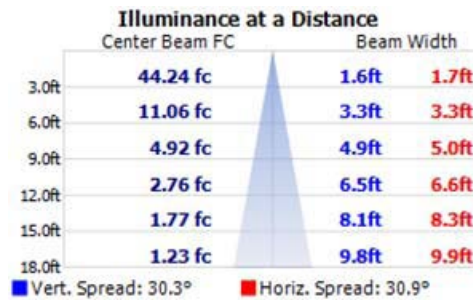

# Ilumipod LQgic™ 6 Optic 25 VW

Item Number: 21006002

ILUMINARC®

Filename: Ilumipod Logic 6 Optic 25 VW 100% ALL  
 Manufacturer: ILUMINARC  
 Luminaire: Ilumipod Logic 6 Optic 35 VW  
 Lamp: 4 Warm White, 2 Cool White  
 Lamp Output: 1 lamp(s), rated Lumens/lamp: 320  
 Max Candela: 448.0 at Horizontal: 180, Vertical: 5  
 Input Wattage: 11.9  
 Luminous Opening: Point  
 Test: 2009 ALL  
 Test Lab: Iluminarc R & D Optics Laboratory  
 Photometry : Type B  
 CIE Class: Direct  
 Cutoff Class: Full Cutoff  
 Filename: Ilumipod Logic 6 Optic 25 VW 100% ALL

Flood Summary				
	Efficiency	Lumens	Horizontal Spread	Vertical Spread
Field (10%):	48.1%	154.0	66.2	67.1
Beam (50%):	23%	73.6	30.9	30.3
Total:	61.3%	196.1		

Photometrics Pro 1.3.2 copyright 2003-2008 by jSolutions, Inc.  
 Reported data calculated from manufacturer's data file, based on IES recommended methods.