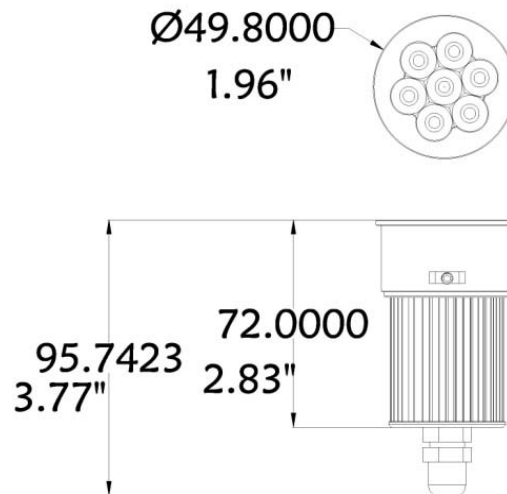

## SPECIFICATION

- Compatible with LQgic™ system devices
- Light weight and durable construction
- Plenum rated cable
- High power 1 W (350 mA) LEDs
- Direct replacement for MR16

### Physical

Length: 3.8 in (96 mm)  
Diameter: 1.96 in (50 mm)  
Height: 3.8 in (96 mm)  
Weight: .4 lbs (.2 kg)

Notes:

Illumipod LQgic™ 6 Optic 25 VW  
Item Number: 21006002

ILUMINARC®

<b>Construction</b>	Color: Silver Housing: Cast aluminum Protection rating: IP20
<b>Control</b>	Determined by software installed into LQgic™ driver that has been selected
<b>Installation</b>	Orientation: Any Minimum distance to illuminated surface: 4 in (92 mm)
<b>Connections</b>	Power and data cable entry: Belden 1585A plenum rated with RJ45 connector 79 in (2,000 mm)
<b>Electrical</b>	Power supply: LQgic™ driver
<b>Input current</b>	350 mA @ 48 V
<b>Power consumption</b>	11.3 W
<b>Thermal</b>	Cooling: Convection Maximum ambient temperature (Ta max): 40° C (104° F)
<b>Approvals</b>	 CONFORMS TO UL STD. 1573 CERTIFIED TO CSA STD. C22.2 No. 195 3144482
<b>Included items</b>	Illumipod LQgic™ 6 Optic VW Warranty Card User Manual
<b>Accessories</b>	Trim ring: Brushed aluminum (66666001) Trim ring: White (66666002)

# Ilumipod LQgic™ 6 Optic 25 VW

Item Number: 21006002

ILUMINARC®

Filename: Ilumipod Logic 6 Optic 25 VW 100% ALL  
 Manufacturer: ILUMINARC  
 Luminaire: Ilumipod Logic 6 Optic 35 VW  
 Lamp: 4 Warm White, 2 Cool White  
 Lamp Output: 1 lamp(s), rated Lumens/lamp: 320  
 Max Candela: 448.0 at Horizontal: 180, Vertical: 5  
 Input Wattage: 11.9  
 Luminous Opening: Point  
 Test: 2009 ALL  
 Test Lab: Iluminarc R & D Optics Laboratory  
 Photometry : Type B  
 CIE Class: Direct  
 Cutoff Class: Full Cutoff  
 Filename: Ilumipod Logic 6 Optic 25 VW 100% ALL