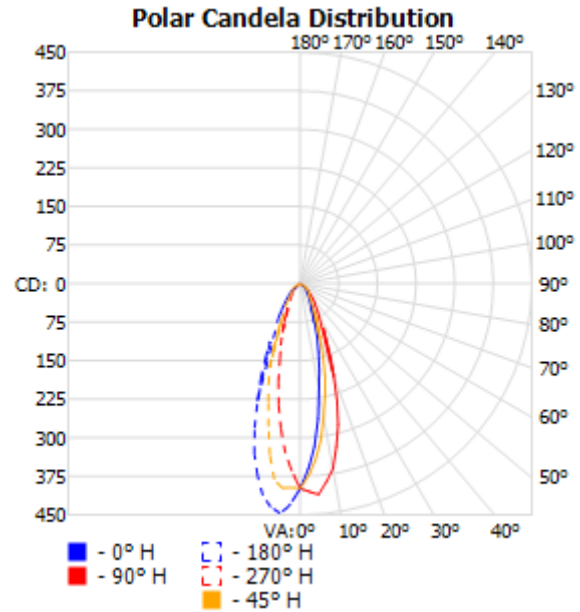

### Physical

Length: 3.8 in (96 mm)  
Diameter: 1.96 in (50 mm)  
Height: 3.8 in (96 mm)  
Weight: .4 lbs (.2 kg)

### Optics

Light source: 6 x 1 W 350 mA (2 cool white, 4 warm white) LEDs  
Minimum LED lifetime: 50,000 hrs based on manufacturers specifications

*JOB INFORMATION* Type: \_\_\_\_\_

Job Name: \_\_\_\_\_

Cat. Number: \_\_\_\_\_

# Ilumipod LQgic™ 6 Optic 25 VW

Item Number: 21006002

ILUMINARC®

Filename: Ilumipod Logic 6 Optic 25 VW 100% ALL  
 Manufacturer: ILUMINARC  
 Luminaire: Ilumipod Logic 6 Optic 35 VW  
 Lamp: 4 Warm White, 2 Cool White  
 Lamp Output: 1 lamp(s), rated Lumens/lamp: 320  
 Max Candela: 448.0 at Horizontal: 180, Vertical: 5  
 Input Wattage: 11.9  
 Luminous Opening: Point  
 Test: 2009 ALL  
 Test Lab: Iluminarc R & D Optics Laboratory  
 Photometry : Type B  
 CIE Class: Direct  
 Cutoff Class: Full Cutoff  
 Filename: Ilumipod Logic 6 Optic 25 VW 100% ALL

Flood Summary				
	Efficiency	Lumens	Horizontal Spread	Vertical Spread
Field (10%):	48.1%	154.0	66.2	67.1
Beam (50%):	23%	73.6	30.9	30.3
Total:	61.3%	196.1		

Photometrics Pro 1.3.2 copyright 2003-2008 by jSolutions, Inc.  
 Reported data calculated from manufacturer's data file, based on IES recommended methods.