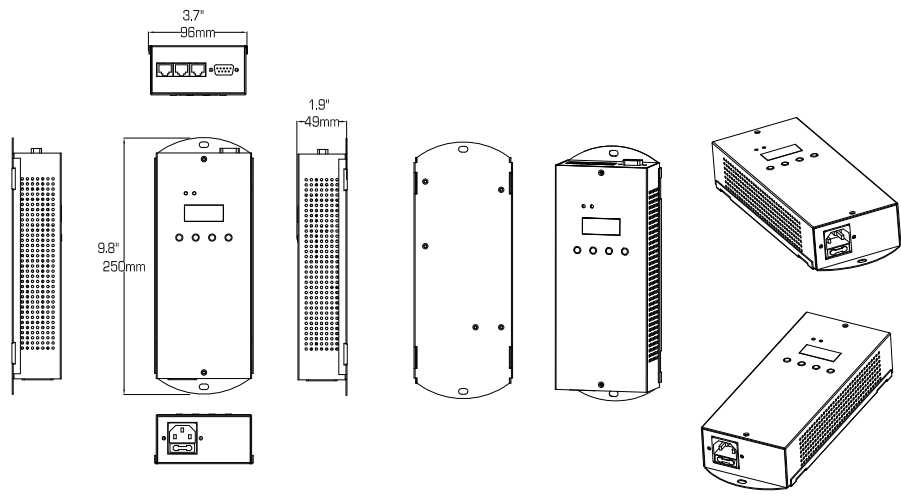

DESCRIPTION	ORDERING CODE
Logic 1X36	31X36001

DATE: 1/17/11	DWG# 31x36000	REV# 0	PG# 1
ILUMINARC		Logic 1X36	