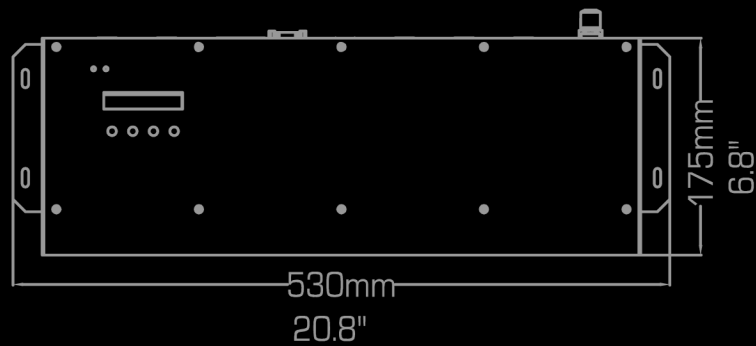

LOGIC 16x36

316X36001

 
Intertek
ILUMINARC[®]
Sense. Sight. Soul.

iluminarc.com
954.923.3680

- 1, 2, 3, 4, 5, 32, 37, 48 or 53-channel DMX control
- Sixteen Lines of Output. Each will Operate 3 circuits of 12 LEDs
- RGB Technology Color Mixing With or Without Outboard DMX Controller
- SpectraWhite™ Technology Mixing With or Without Outboard DMX Controller
- Recall Custom Programs Via Master/Slave or DMX
- Upload Software Over RS-232 Connection
- Schedule Playback with Time Clock Functions
- Master/slave over RJ-45 connections