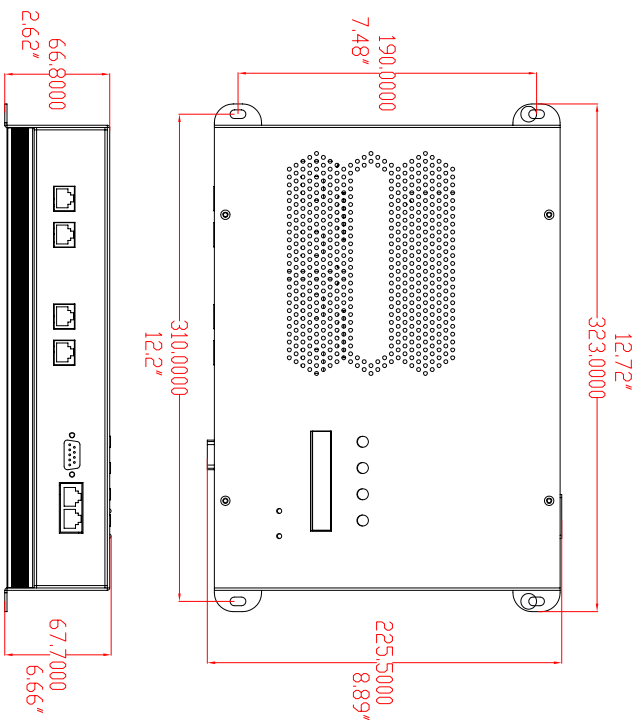

DESCRIPTION	ORDERING CODE
Logic 4x36	34X36001

DATE: 4/15/09	DWC/# 34036000	REV# 1	PG# 1
ILLUMINARC		Logic 4X36	